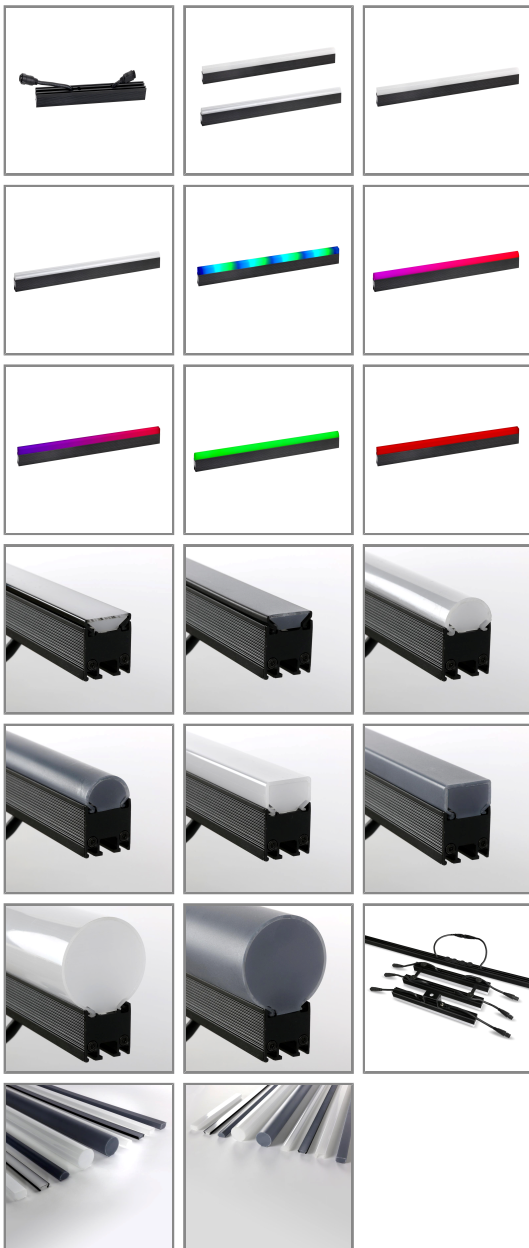

VDO Sceptron 40

The VDO Sceptron 40 is a linear outdoor-rated LED video fixture for the rental market with 40 mm pixel pitch and an extensive range of optical accessories for a wide variety of looks. The VDO Sceptron 40 is driven by the Martin P3 System Controller family for easy configuration, mapping and setup, and is also backwards compatible with DMX for smaller setups. The integrated power and data cabling allows for long daisy-chains with many fixtures per cable-run, while the power supply can be located backstage (up to 50 m away) for a clean setup avoiding messy cabling and several driver boxes.

GALLERY

Extensive range of field-exchangeable optical accessories for a wide variety of looks

Easy setup, mapping and configuration

Bright and fully calibrated for optimal consistency

FEATURES

- 40 mm pixel pitch
- 62 cd per meter calibrated
- 187 lumen per meter calibrated
- High-quality 16-bit per color image processing technology
- Pixel-level brightness and color calibration for optimal image quality
- P3/DMX controllable (automatic protocol detection)
- Intuitive mapping and addressing via P3 System Controller
- Combined power/data input (single cable for power and data input)
- Supported by integrated power and data processor (P3 PowerPort 1500 or P3 PowerPort 1000 IP) and simple cabling system
- Available in lengths of 1000 mm and 320 mm