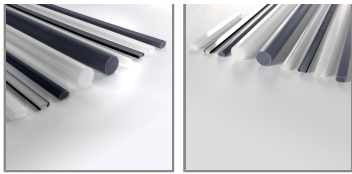

DMX channels: 3/10/13/22/103/307
DMX compliance: USITT DMX512-A
DMX compliance: ANSI/ESTA E1.20
Firmware update: Via Martin P3™ System Controller

Control/User Interface
Device status: Multi-color visual indication
Device test and reset: Magnetic pushbutton to call up local test patterns and reset device

Optics

Options

Open Front
Flat Diffuser
Flat Smoked Diffuser
Round Diffuser
Round Smoked Diffuser
Square Diffuser
Square Smoked Diffuser
Tube Diffuser
Tube Smoked Diffuser

Minimum LED lifetime: 50 000 hours (to >70% luminous output)*

*Figure obtained under manufacturer's test conditions.

All options can be interchanged at any time.

Photometric Data

Color resolution: 16 bits per color (48 bits per pixel)

Viewing angle: 120° x 120°

Pixels per meter: 100

Pitch (pixel center-to-center): 10.00 mm

Luminous intensity, calibrated mode: 250 cd per meter*

Total output, calibrated mode: 8 333 nits (modules spaced 30 mm center-to-center)*

Total output, calibrated mode: 750 lumens per meter*

*Preliminary data, figures are approximate.

Video Processing

Brightness control
Gamma correction and control
Color temperature control
Color space control
Calibration processing
Synchronization

Signal Protocol

Martin P3 (via Martin P3™ PowerPort) or DMX

Construction

Base: Extruded aluminum profile

Color: Matt black

Protection rating: IP65

RoHS compliant

Installation

Orientation: Any

Mounting: Slot for locking nuts on back of profile (M6) and optional sliding bracket for M12 bolt

Mounting options: Flat surface at any angle, pedestal or other suitable support

Connections

Power and data input: 6-pin custom (BBD) IP66-rated

Power and data thru: 6-pin custom (BBD) IP66-rated

Electrical

Nominal input voltage: 48 VDC +/- 4%

Power supply options: Martin P3™ PowerPort 1500, P3™ PowerPort 1000 IP, Tripix™

Power or generic 48 VDC PSU

Total power consumption (at max. intensity, full white): 33 W per meter

Thermal

Cooling: Convection

Maximum ambient temperature (Ta max.): 55° C (113° F)

Minimum ambient temperature (Ta min.): -20° C (-4° F)

Total heat dissipation (calculated, +/- 10%): 115 BTU/hr per meter

Approvals

EU safety: EN 60950-1, EN 60950-22, EN 62471

EU EMC: EN 55032, EN 55024

US safety (pending): UL 60950-1, UL 60950-22

US EMC: FCC Part 15 Class A

Canadian safety (pending): CSA C22.2 No. 60950-1, No. 60950-22

Canadian EMC: ICES-003 Class A

Australia/NZ: C-Tick N4241

Accessories

VDO Sceptron/Pixline Acc. and Test Tools, set of 10: P/N 91610139

Hardware

VDO Sceptron™ Sliding Brackets, set of 10: P/N 91610123

VDO Sceptron™ Parallel Couplers, 30/40/50 mm, set of 10: P/N 91610125

VDO Sceptron™ Parallel Couplers, 60/70/80 mm, set of 10: P/N 91610138

VDO Sceptron™ Linear (End-to-End) Couplers, set of 10: P/N 91610124

Super Lightweight Half Coupler Rigging Clamp, black: P/N 91602018

Optical

320 mm modules:

VDO Sceptron™ Flat Diffuser, 320 mm: P/N 91610111