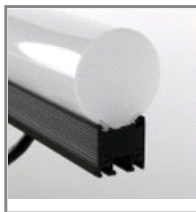

VDO Sceptron
Tube Diffuser
320mm
P/N: 91611630