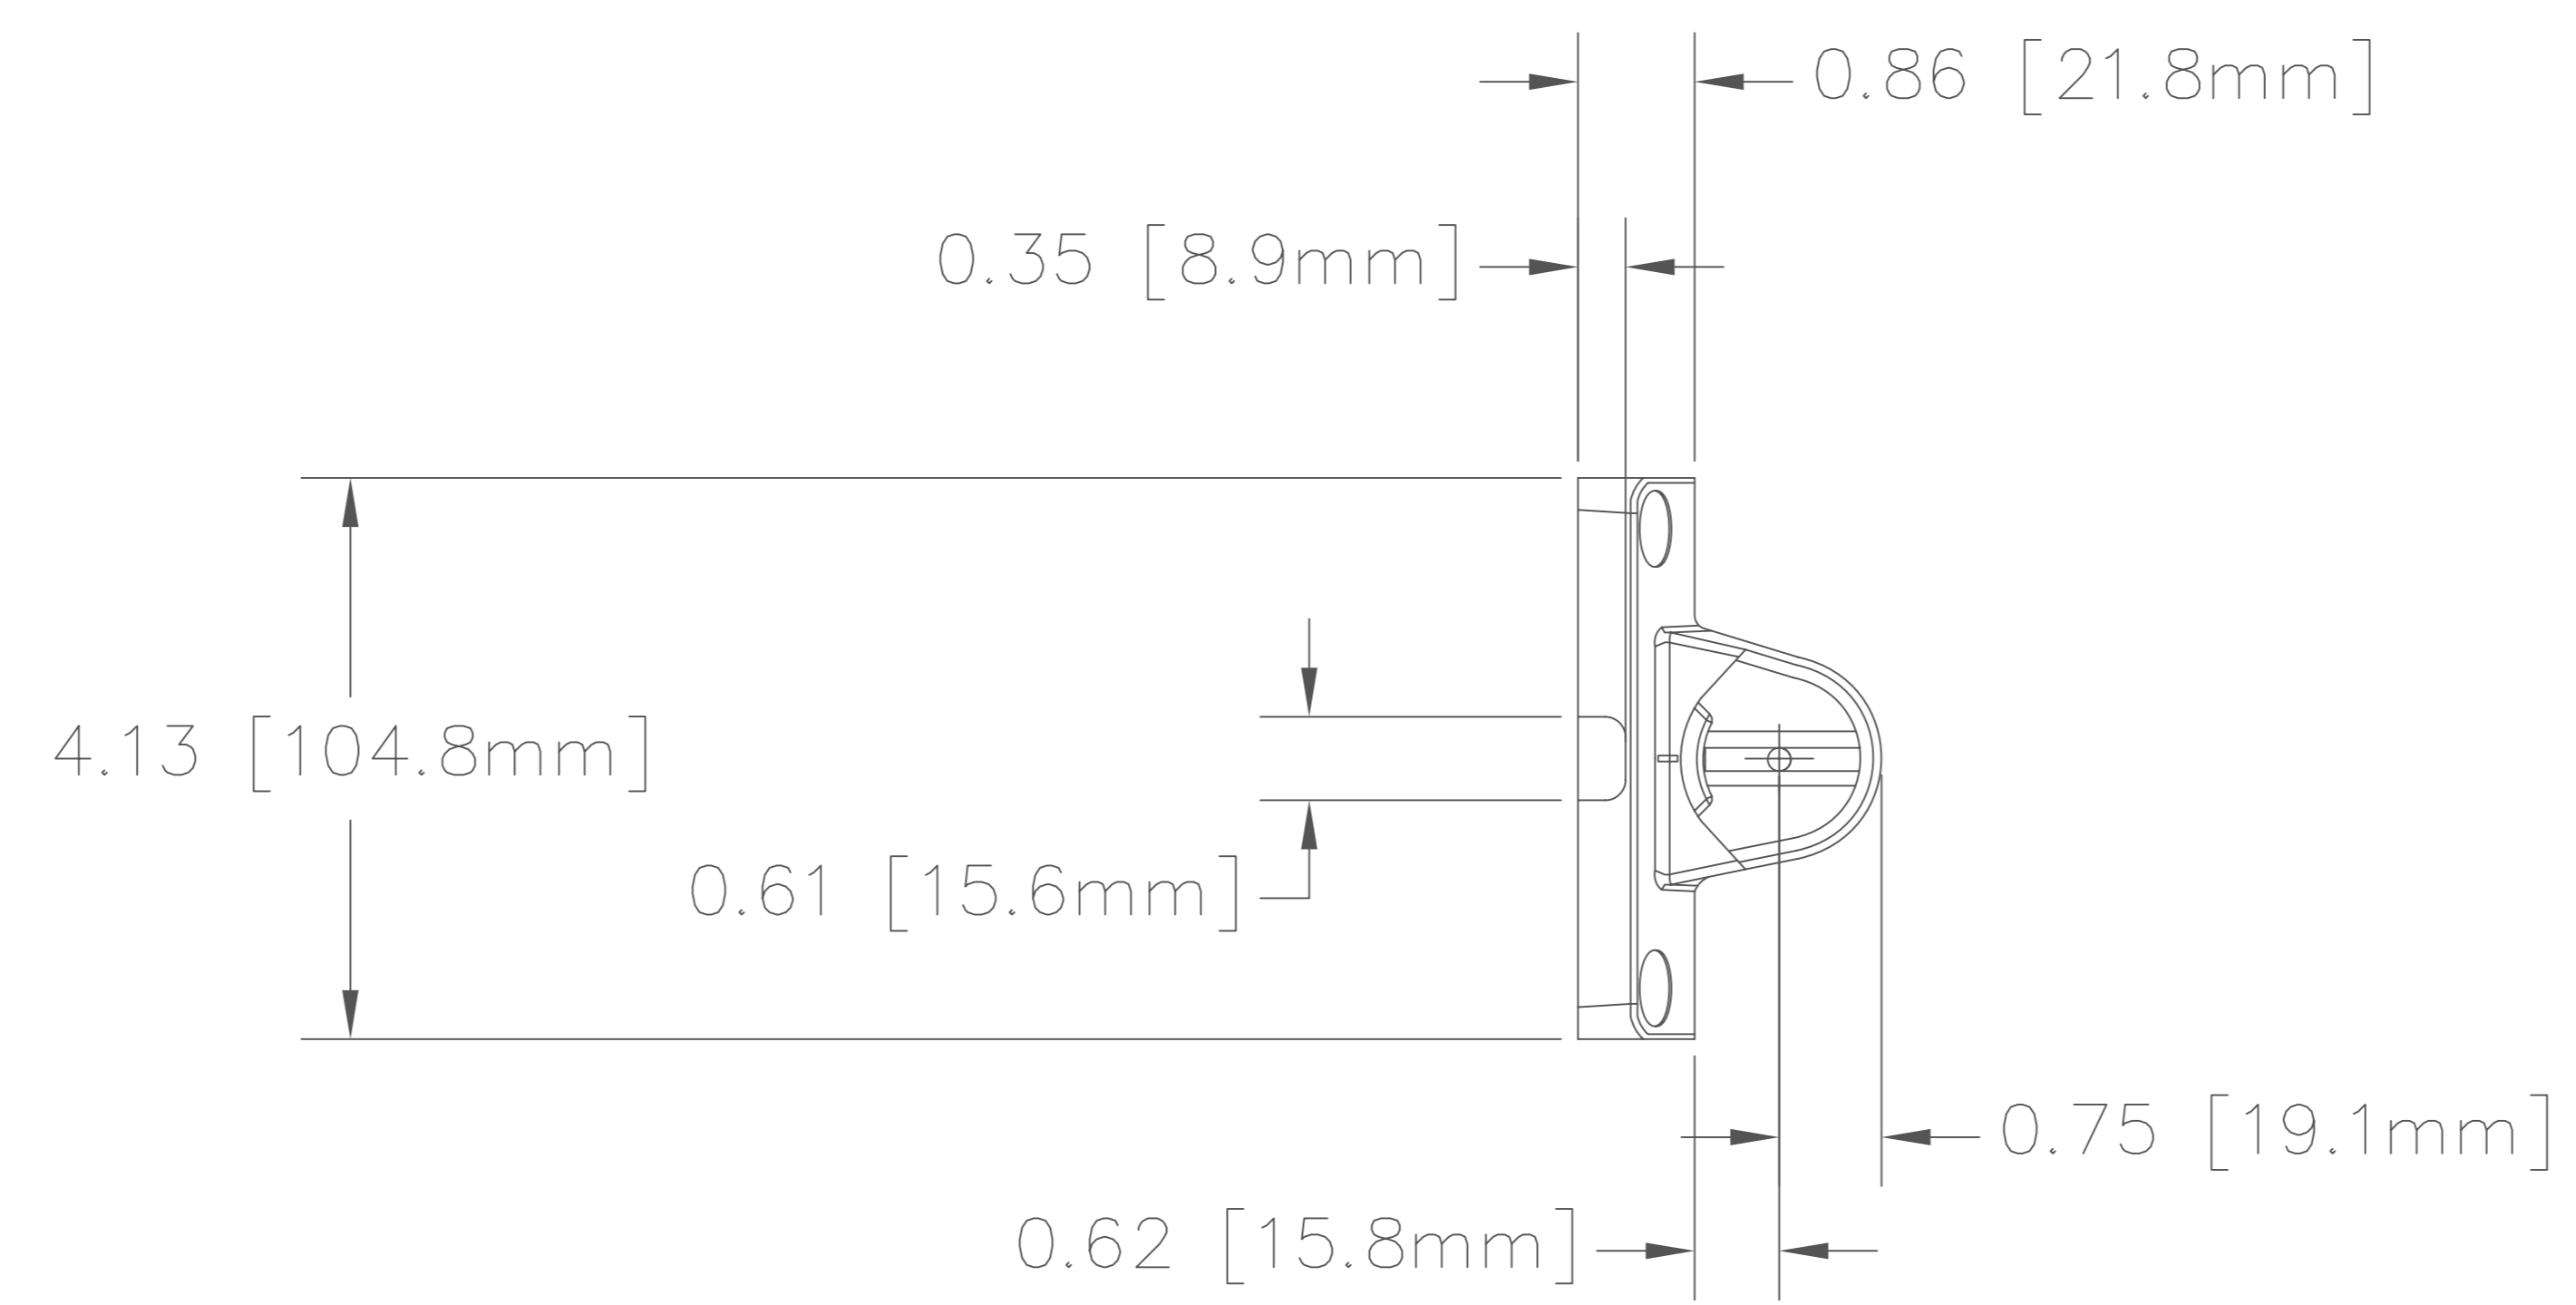

Top View

Front View

Side View

Rear View

FREESPACE DS 40SE AND DS 100SE WALL MOUNT BRACKET