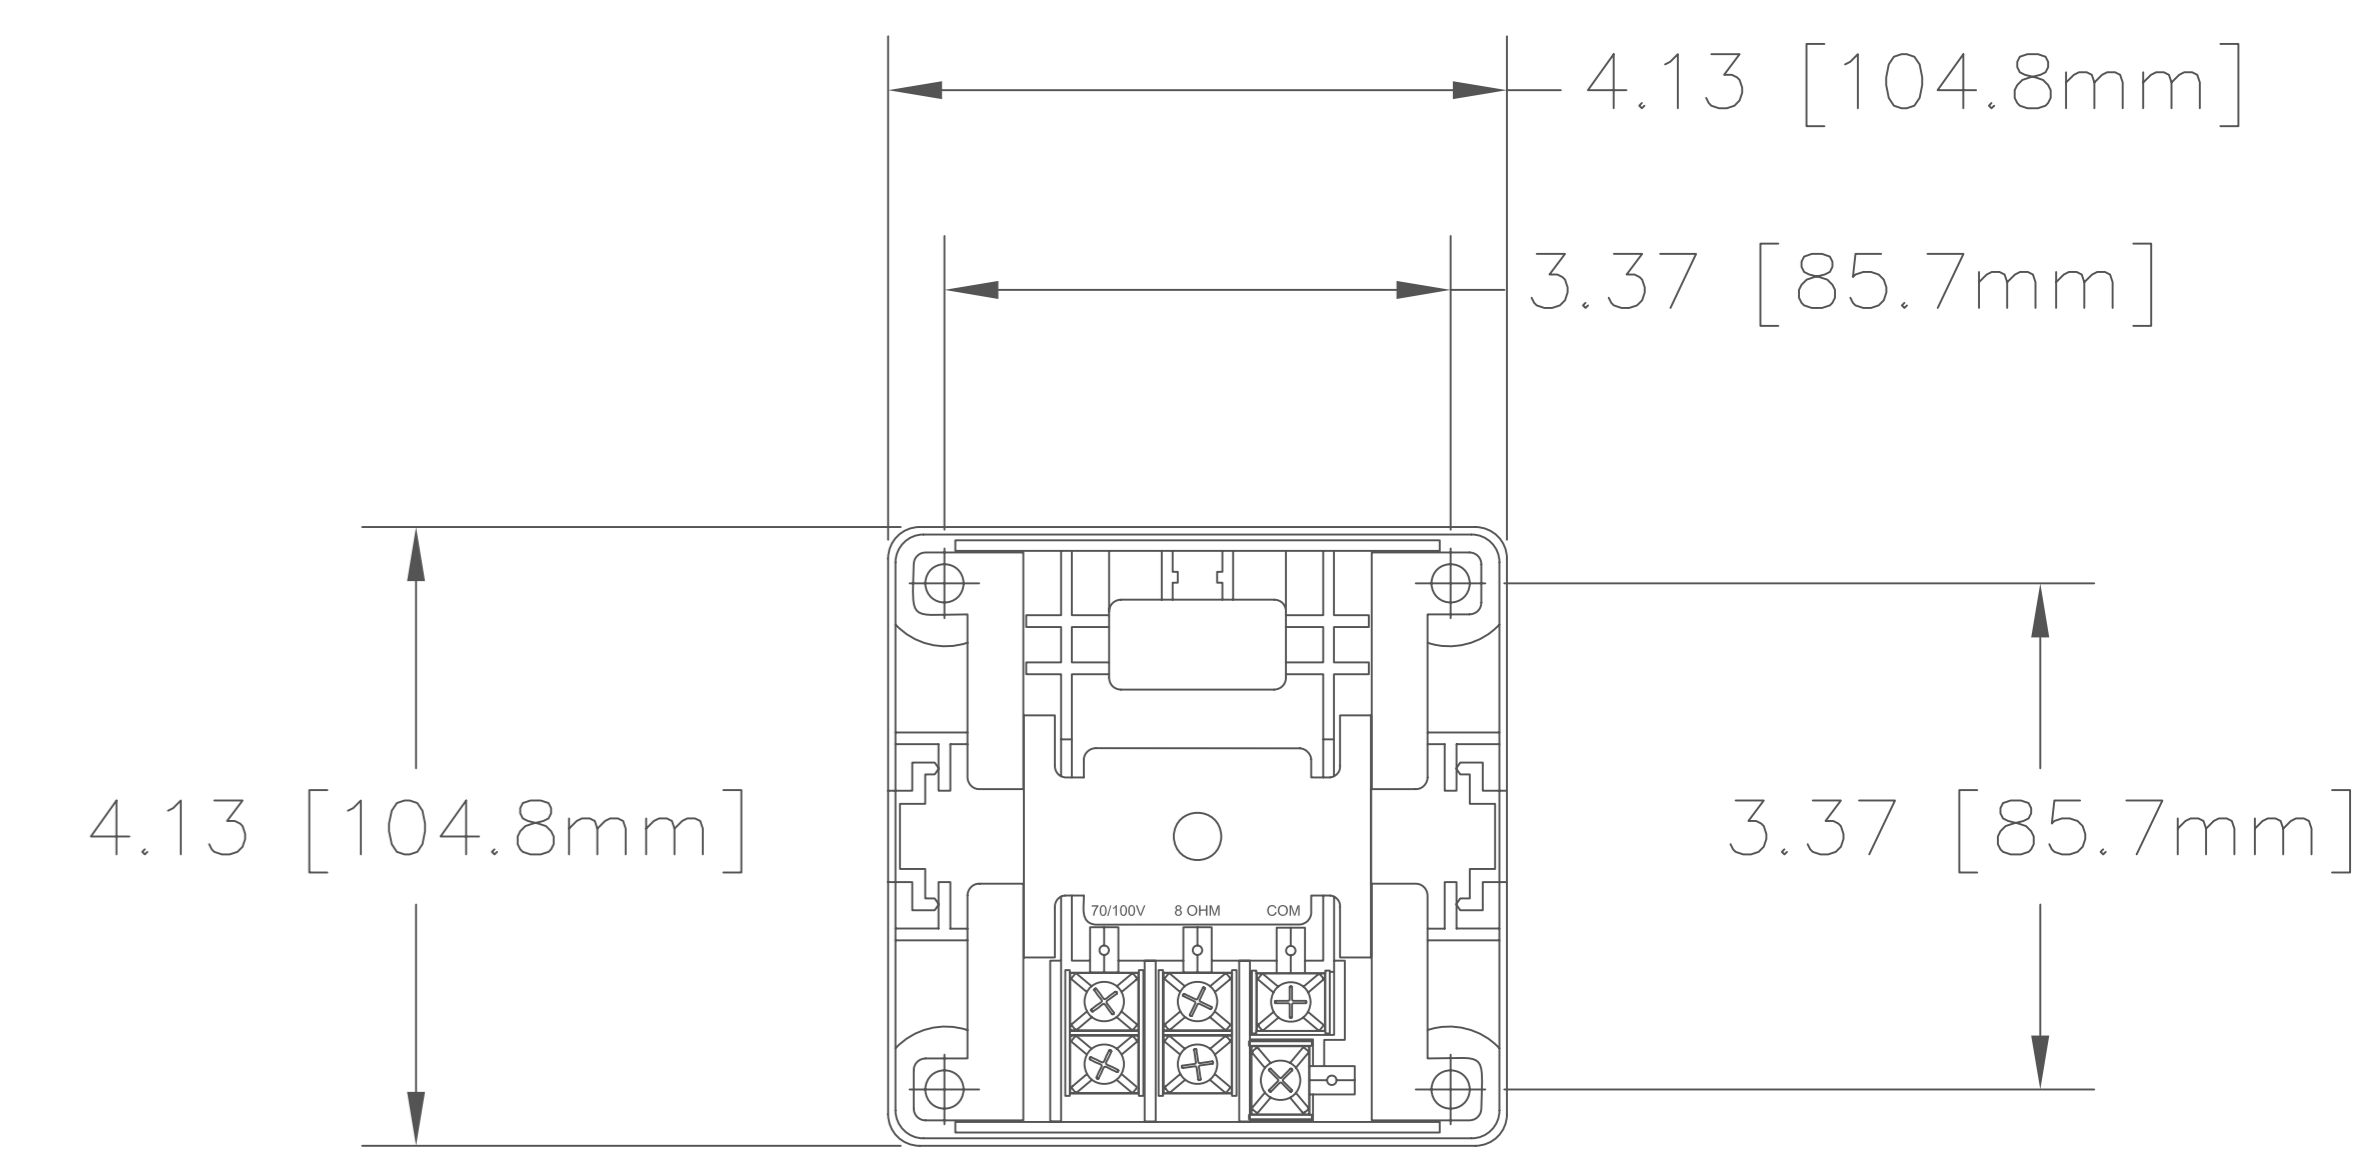

Top View

Front View

Side View

Rear View

FREESPACE DS 40SE AND DS 100SE WALL MOUNT BRACKET