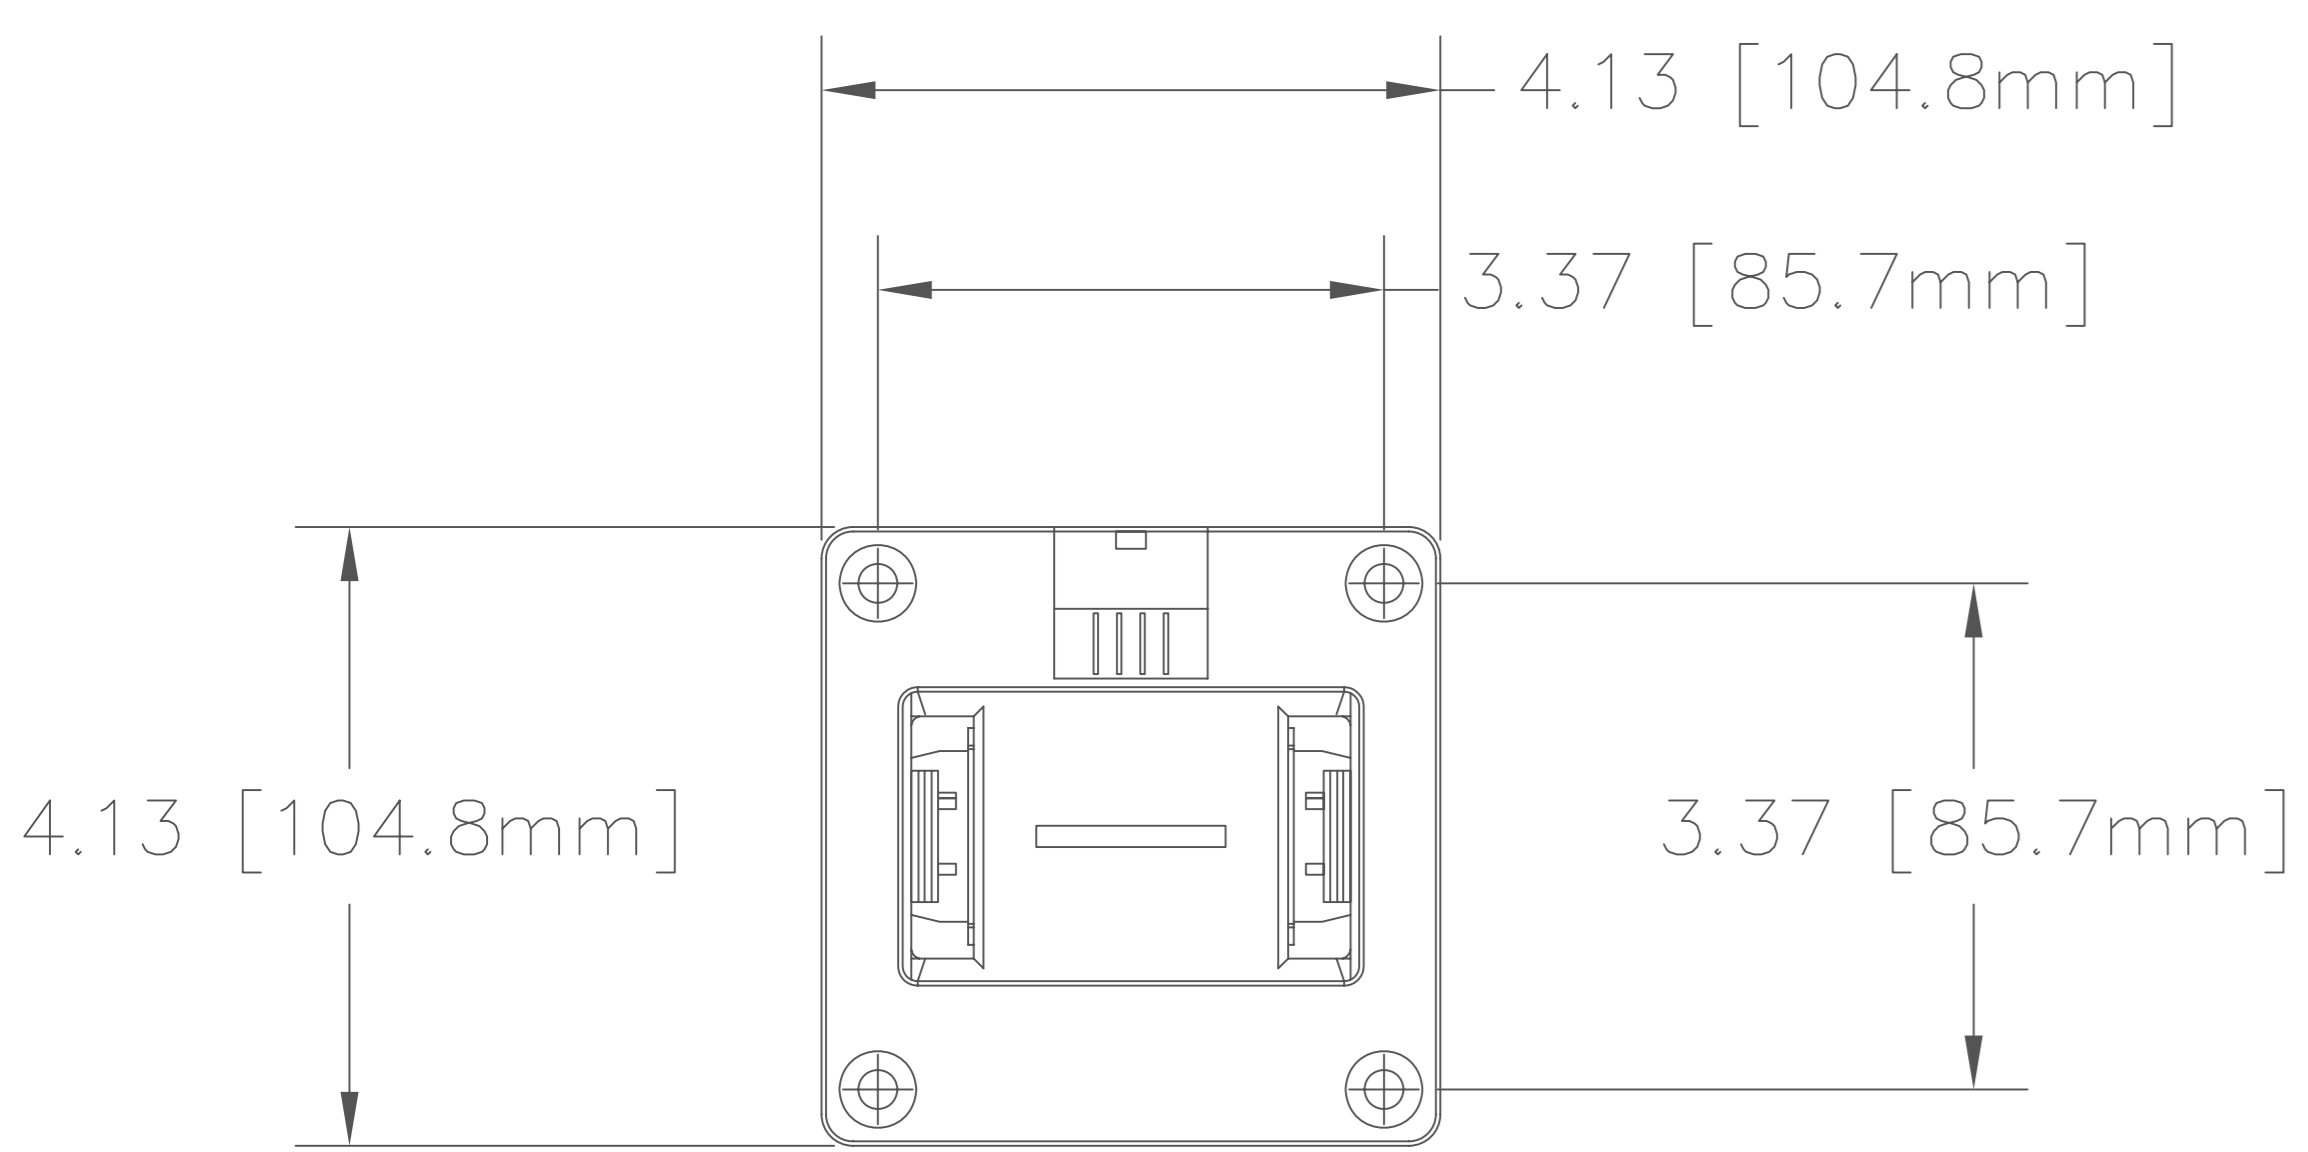

Top View

Front View

Side View

Rear View

FREESPACE DS 40SE AND DS 100SE WALL MOUNT BRACKET