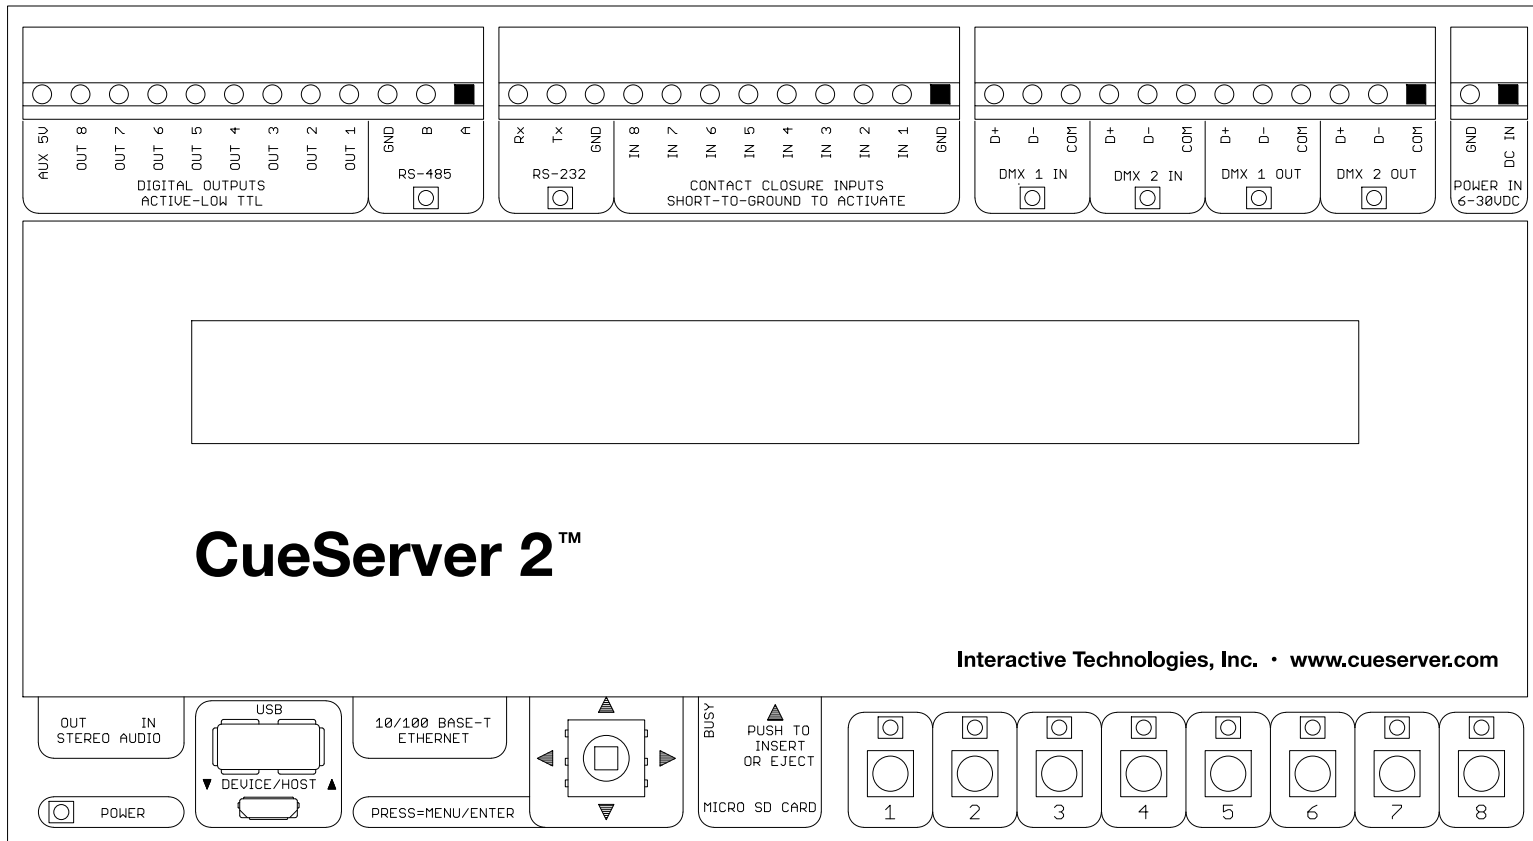

204

108

CueServer 2 Pro DIN

CS-940

Interactive Technologies, Inc.
5295 Lake Pointe Center Drive, Ste 100
Cumming, GA 30041 USA
P: 678-455-9019 • interactive-online.com

Drawn By: George Dejmal
Date: 6/27/2014
Checked: George Dejmal
Scale: 1:1
Units: Millimeters