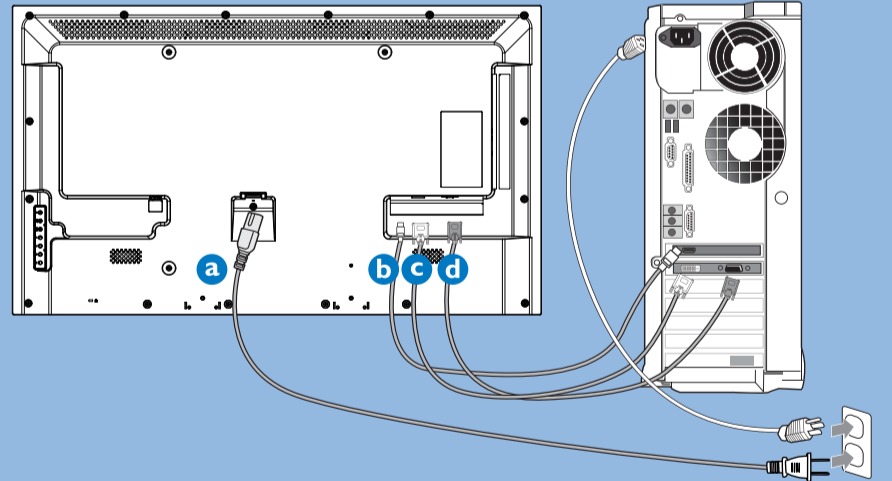

VGA

RS232

1

2

AC SWITCH

AC IN

AC IN

HDMI

DVI

VGA

HDMI

DVI(DVI-D) IN

RJ45

VGA IN

PC LINE IN

SPDIF OUT