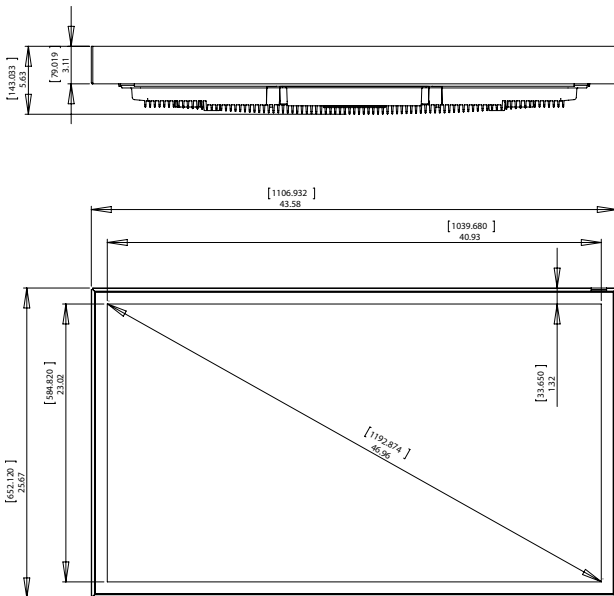

Side View

Front View

Back View

Top View

Product Name	47" Xtreme™ Outdoor Display
Part Number	CL-47PLC68-OB
LCD Display	
Screen Size	47" diagonal
Aspect Ratio	16:9
Resolution	1920 x 1080
Brightness	700cd/m ²
Backlight Adjustment	Automatic (Ambient Light Sensor)
Contrast Ratio	1000:1
Viewing Angle	178° Vertical/Horizontal
Response Time	9 ms (Gray to Gray)
TV Controller Features	
Analog TV	NTSC
Digital TV	ATSC
Picture Adjustment	Brightness/Contrast/Saturation/Tint/ Sharpness/Noise reduction
Picture Mode	Standard, Dynamic, Personal, Soft
Color Temperature Adjustment	Cool, Normal, Warm
Screen Adjustment	Normal/Wide/Zoom
Clock, Sleep Timer	Yes
MTS	Yes
V-chip	Yes
Closed Caption	Yes
Electronic Program Guide	Yes
Noise Reduction	Yes
3-D Comb Filter & De-Interlace	Yes
Mute	Yes
OSD Language	English, French, Spanish

Input/Output Connections	
TV Input	Coax, 75 ohm (x1)
VGA Input	15 pin D-SUB (x1)
HDMI Input	HDMI (x2), 480i, 480p, 720p, 1080i, 1080p
S-Video Input	Mini DIN (x1)
CVBS Input	RCA (x1)
YPbPr Input	RCA (x2), 480i, 480p, 720p, 1080i, 1080p
VGA Stereo Audio Input	3.5 mm (x1)
CVBS Stereo Audio Input	RCA (x1)
YPbPr Stereo Audio Input	RCA (x1)
Audio Stereo Output	8W + 8W, 8 Ohm (Optional Feature)
USB	Yes
RS232	DB-9 (Male)
Power	
AC Input	90 VAC to 240 VAC, 47 to 63 Hz
Power Consumption	Display – 235 W (Nominal) Low Temperature Heater – 500 W
Environmental	
Operating Temperature	-40°F to 140°F
Storage Temperature	-40°F to 140°F (Unit Left Plugged In)
IP Rating	IP68
Safety/EMC	FCC Class B
Mechanical	
Size	43.6 in x 25.7 in x 6.0 in (W x H x D)
Color	Black, Silver
Glass	Anti-reflective & UV Protection
VESA® Pattern	600 mm x 400 mm
Net Weight	110lb