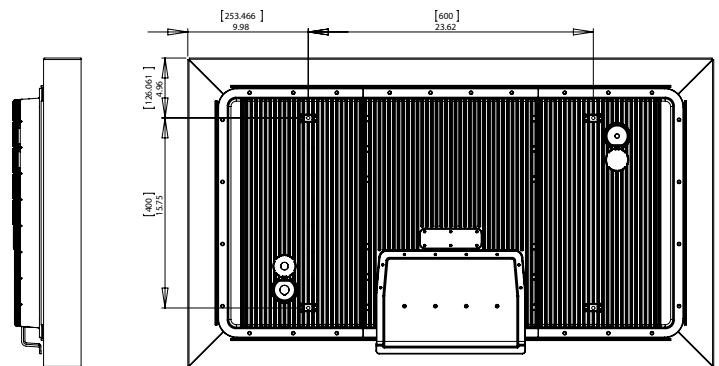

Peerless-AV
2300 White Oak Cir
Aurora, IL 60502
630.375.5100

Customer Care: 877-355-2445
peerless-av.com
ciiltech.com
info@peerless-av.com

ONLINE: peerless-av.com
ciiltech.com

E-MAIL: info@peerless-av.com

CALL: 630.375.5100

peerless-AV®