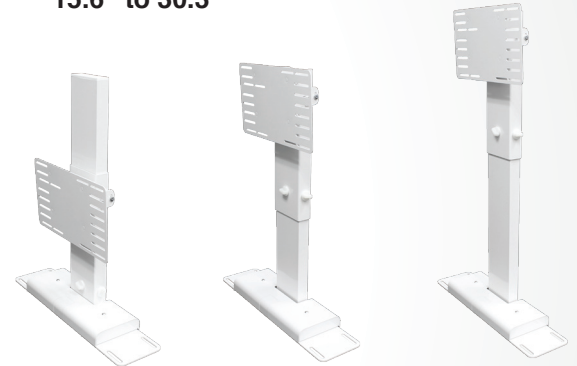

### DUAL STUD ULTRA SHORT-THROW PROJECTOR WALL MOUNT

- ✓ Dual stud mount (includes 16" stud adaptor plate)
- ✓ Telescopic design extends between 15.6" to 30.3"

- ✓ Simple design for easy installation
- ✓ Cable management to avoid cable clutter

The OPCWM1100 projector wall mount for the Optoma ultra short throw DLP® projector features a high quality telescopic arm and adjustable mounting plate for perfect installation with a screen or interactive whiteboard in education or corporate environments.

**EASY INSTALLATION:** A single installer is able to attach the wall mount to the wall to ensure a safe and secure installation for the projector.

**SCREEN SIZE:** Ideally suited to the Optoma ultra short throw projector giving a maximum projected image of 100".

**FLEXIBILITY:** To fit a variety of different screen sizes using the telescopic mount with multiple locking points. Universal mounting plate provides the flexibility for the mount to fit other brands of ultra short throw projectors.