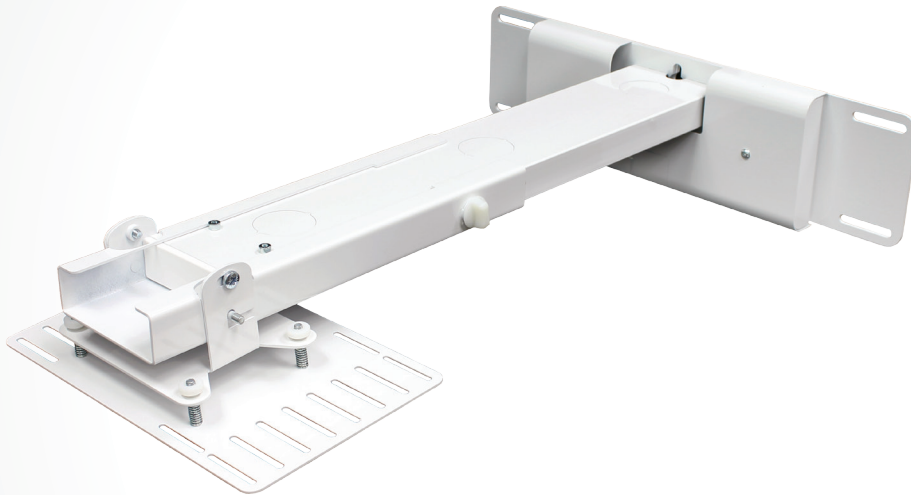

### DUAL STUD ULTRA SHORT-THROW PROJECTOR WALL MOUNT

- ✓ Dual stud mount (includes 16" stud adaptor plate)
- ✓ Telescopic design extends between 15.6" to 30.3"

- ✓ Simple design for easy installation
- ✓ Cable management to avoid cable clutter

The OPCWM1100 projector wall mount for the Optoma ultra short throw DLP® projector features a high quality telescopic arm and adjustable mounting plate for perfect installation with a screen or interactive whiteboard in education or corporate environments.

**EASY INSTALLATION:** A single installer is able to attach the wall mount to the wall to ensure a safe and secure installation for the projector.

**SCREEN SIZE:** Ideally suited to the Optoma ultra short throw projector giving a maximum projected image of 100".

**FLEXIBILITY:** To fit a variety of different screen sizes using the telescopic mount with multiple locking points. Universal mounting plate provides the flexibility for the mount to fit other brands of ultra short throw projectors.