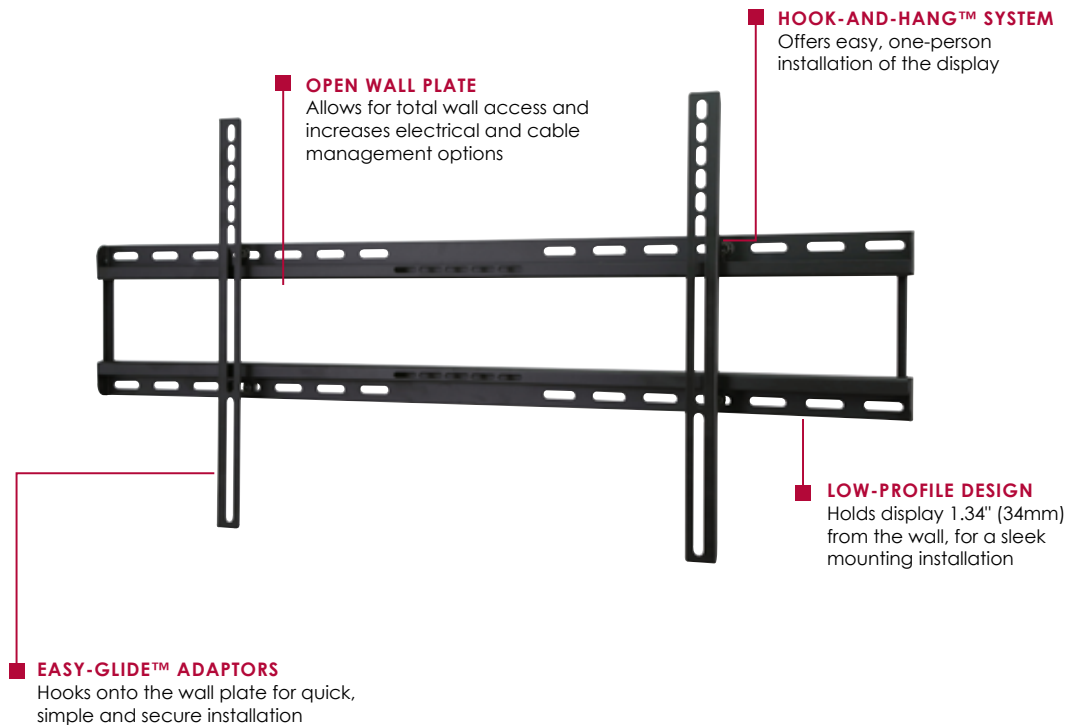

SFL670

SMARTMOUNT **LT**

Flat Wall Mount For 39" to 75" Displays

The SmartMountLT™ series wall mounts combine ease of installation with increased cable management options. This low-profile mount holds the display just 1.34" (34mm) from the wall, providing a sleek finish perfect for today's ultra-slim displays. The Hook-and-Hang™ system allows for a one-person installation. The Easy-Glide™ adaptors simply hook onto the wall plate for a safe and quick installation. Plus, the open wall plate allows total wall access, which increases electrical and cable management options. Use the side-to-side adjustment after you've hung the display, for perfect display positioning.

Display size: 39"-75"

Max load: 105lb (48kg)

FEATURES

- Fits 39" to 75" displays, up to 105lb (48kg)
- The low-profile design holds the display 1.34" (34mm) from the wall creating an ultra-low-profile finish perfect for today's ultra-slim displays
- Quick and easy, Hook-and-Hang™ one-person installation
- Side-to-side adjustment allows for perfect display positioning
- Mounts to wood studs, concrete, cinder block or metal studs (metal stud accessory required)
- Installation hardware included
- UL Listed
- Five-year warranty

Securing screws lock adaptor to wall plate

Low profile design — sits just 1.34" (34mm) from the wall

SFL670	SmartMountLT™ Flat Wall Mount for 39" to 75" Displays
---------------	---

Product Specifications

	DIMENSIONS (W x H x D)	PRODUCT WEIGHT	LOAD CAPACITY	FINISH	AVAILABLE COLORS
SFL670	34.00" x 16.88" x 1.34" (864 x 429 x 34mm)	4.69lb (2.13kg)	105lb (48kg)	Matte	Black

Package Specifications

	PACKAGE SIZE (W x H x D)	PACKAGE SHIP WEIGHT	PACKAGE UPC CODE	PACKAGE CONTENTS	UNITS IN PACKAGE
SFL670	35.00" x 7.13" x 1.65" (889 x 181 x 42mm)	5.95lb (2.70kg)	735029292623	Wall mount, attachment hardware and installation instructions	1