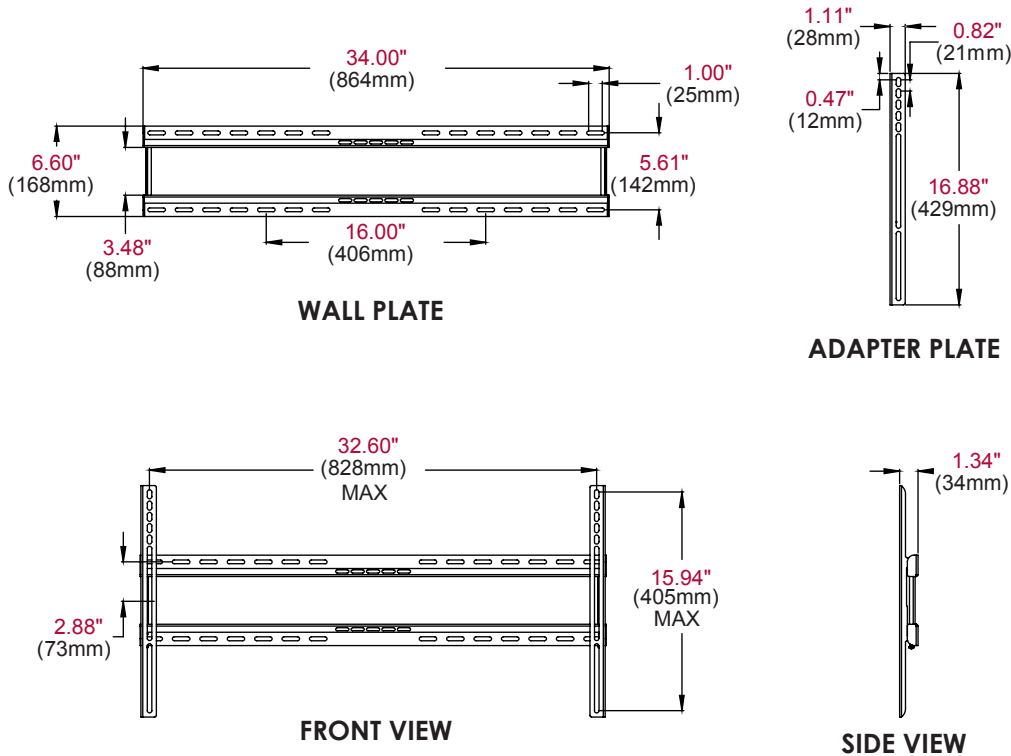

SFL670	SmartMountLT™ Flat Wall Mount for 39" to 75" Displays

Product Specifications

	DIMENSIONS (W x H x D)	PRODUCT WEIGHT	LOAD CAPACITY	FINISH	AVAILABLE COLORS
SFL670	34.00" x 16.88" x 1.34" (864 x 429 x 34mm)	4.69lb (2.13kg)	105lb (48kg)	Matte	Black

Package Specifications

	PACKAGE SIZE (W x H x D)	PACKAGE SHIP WEIGHT	PACKAGE UPC CODE	PACKAGE CONTENTS	UNITS IN PACKAGE
SFL670	35.00" x 7.13" x 1.65" (889 x 181 x 42mm)	5.95lb (2.70kg)	735029292623	Wall mount, attachment hardware and installation instructions	1

Accessories

ESHV10:	Single AV Wall Shelf	ACC415:	Metal Stud Fastener Kit
ESHV20:	Single AV Wall Shelf with Glass	ACC925:	Security Fasteners
ESHV30:	Dual AV Wall Shelf with Glass		

ARCHITECTS SPECIFICATIONS

The Flat Wall Mount shall be a Peerless-AV model SFL670 and shall be located where indicated on the plans. Assembly and installation shall be done according to instructions provided by the manufacturer.