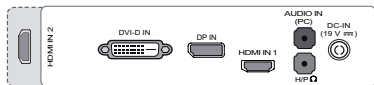

New 21:9 UltraWide Monitor

Advance your viewing pleasure

Dimensions

34UM94-P/34UM64-P

Rear Jack Panel

34UM94-P

34UM64-P

▶ 34UM94-P

34" class (34" measured diagonally)

▶ 34UM64-P

34" class (34" measured diagonally)

PANEL	Model	34UM94-P	34UM64-P
	Panel Size	34" class (34" measured diagonally)	34" class (34" measured diagonally)
	Panel Type	IPS	
	Color Gamut (CIE1931)	sRGB 99%	
	Color Depth (Number of Colors)	8bit+FRC, 1.07B	8bit, 16.7M
	Pixel Pitch (mm)	0.2325(H)mm x 0.2325(H)mm	0.315(H)mm x 0.310(V)mm
	Aspect Ratio	21:9	
	Native Resolution	3440 x 1440	2560 x 1080
	Brightness	320 cd/m²	300 cd/m²
	Contrast Ratio (Typ.)	1,000:1	
	Dynamic CR (DCR)	5,000,000:1	
	Response Time	5ms (G to G)	
	Viewing Angle	178°/178°	
	Surface Treatment	Hard Coating (3H), Anti-glare	
SIGNAL (INPUT)	DVI-D	No	Yes
	Thunderbolt	Yes (x2)	
	HDMI	Yes (x2)	
	DisplayPort	Yes	
AUDIO (INPUT)	PC Audio In	No	Yes
AUDIO (OUTPUT)	Headphone Out	Yes	
SPEAKER	Type	2ch Stereo	
	Audio Output (Watt)	7W x 2