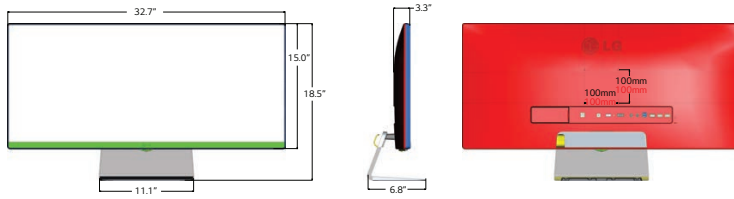

New 21:9 UltraWide Monitor

Advance your viewing pleasure

Dimensions

34UM94-P/34UM64-P

Rear Jack Panel

34UM94-P

34UM64-P

▶ 34UM94-P

34" class (34" measured diagonally)

▶ 34UM64-P

34" class (34" measured diagonally)

PANEL	Model	34UM94-P	34UM64-P
	Panel Size	34" class (34" measured diagonally)	34" class (34" measured diagonally)
	Panel Type	IPS	
	Color Gamut (CIE1931)	sRGB 99%	
	Color Depth (Number of Colors)	8bit+FRC, 1.07B	8bit, 16.7M
	Pixel Pitch (mm)	0.2325(H)mm x 0.2325(H)mm	0.315(H)mm x 0.310(V)mm
	Aspect Ratio	21:9	
	Native Resolution	3440 x 1440	2560 x 1080
	Brightness	320 cd/m²	300 cd/m²
	Contrast Ratio (Typ.)	1,000:1	
	Dynamic CR (DCR)	5,000,000:1	
	Response Time	5ms (G to G)	
	Viewing Angle	178°/178°	
	Surface Treatment	Hard Coating (3H), Anti-glare	
SIGNAL (INPUT)	DVI-D	No	Yes
	Thunderbolt	Yes (x2)	
	HDMI	Yes (x2)	
	DisplayPort	Yes	
AUDIO (INPUT)	PC Audio In	No	Yes
AUDIO (OUTPUT)	Headphone Out	Yes	
SPEAKER	Type	2ch Stereo	
	Audio Output (Watt)	7W x 2	

SPECIAL FEATURES	Model	34UM94-P	34UM64-P	
SPECIAL FEATURES	USB Up	1	No	
	USB port	3		
	PC	Yes		
	Video	Yes		
	Sound	Yes		
	sRGB	Yes		
	DDC/CI	Yes		
	HDCP	Yes		
	PBP	Yes		
	Plug & Play	Yes		
Factory Calibration	No	Yes		
Others 1	True color finder (S/W)		No	
Others 2	Screen Split (S/W)			
Others 3	Super Energy Saving			
CABINET	Color	Black with Hairline Finish Base		
	Stand Color	Clear	Silver	
	Monitor w/stand	32.7" x 6.8" x 18.5"		
	Monitor Weight	17.0 lbs	16.1 lbs	
	Monitor w/o stand	32.7" x 3.3" x 15.0"		
	Monitor Weight	14.8 lbs	13.9 lbs	
	Carton Dimensions	35.6" x 7.0" x 20.2"		
	Packed Weight	22.3 lbs	21.8 lbs	
	Base Detachable	Yes		
	Tilt (Angle)	-5° (front) ~ 15° (rear)		
VESA™ Standard Mount Interface	100mm x 100mm			
POWER	Power Type	Adapter		
	Power Supply	100~240V		
	Normal On (EPA 6.0)	56W	34W	
	Normal On (Typ.)	80W	48W	
	Power Save/Sleep Mode (Max)	1.2W	0.5W	
	DC Off (Max)	0.5W	0.5W	
	FREQUENCY	Digital (H-Frequency)	30~90kHz	
Digital (V-Frequency)		No	56~75Hz(HDMI (AV) 56~61Hz)	
HDMI (H-Frequency)		30~90kHz		
HDMI (V-Frequency)		56~61Hz	56~75Hz (AV 56~61Hz)	
DisplayPort (H-Frequency)		30~90Hz		
DisplayPort (V-Frequency)		56~61Hz	56~75Hz (AV 56~61Hz)	
Thunderbolt (H-Frequency)		30~90Hz	No	
STANDARD CERTIFICATIONS	Safety	UL(cUL)/CB/		
	EMC	FCC-B / CE		
	EPA (6.0)	Yes		
	RoHS, REACH	Yes		
	Windows	Yes (Windows 8)		
	WARRANTY	3-Year Limited Warranty (Parts/Labor/Backlight)		
UPC	7 19192 19505 9	7 19192 19506 6		
ACCESSORIES	Power Cord	Yes		
	DisplayPort	Yes	No	
	HDMI	Yes		
	S/W Install CD(PC OS) Screen Split, True Color Finder	Yes	No	

LG Electronics U.S.A., Inc.
HE B2B Division
2000 Millbrook Drive
Lincolnshire, IL 60069

Customer Service: 888.865.3026
www.LGSolutions.com/support

Contact your LG Regional Sales Representative:
Channel: 800.897.8871
Hospitality: 800.228.1236
E-mail: info@LGSolutions.com