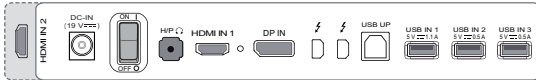

Rear Jack Panel

34UM94-P

34UM64-P