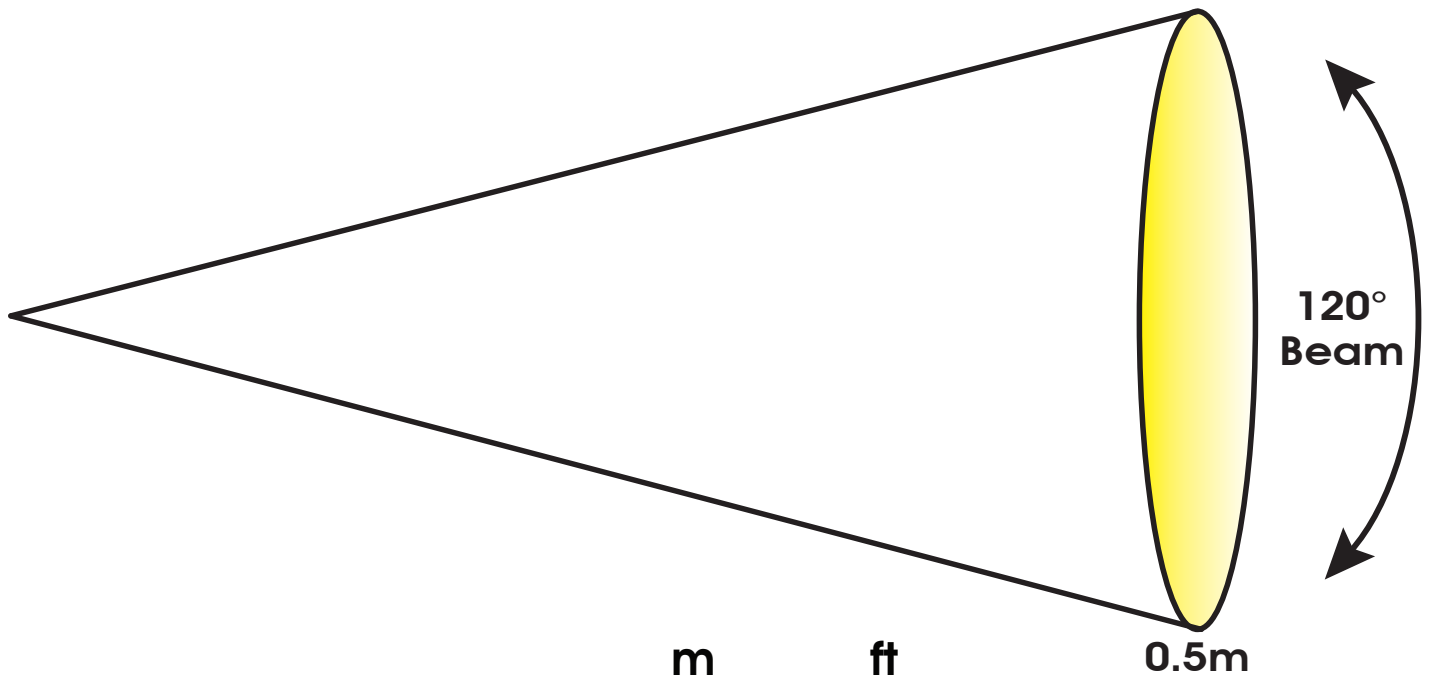

PIXEL BAR 40™

SKU# PIX001

Photometric Data

Specifications are subject to change without any prior written notice.

	m	ft
Distance	0.5	1.6

	lux	fc
FULL ON	82	8