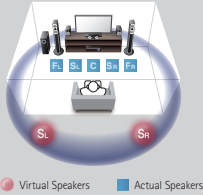

Virtual CINEMA FRONT Provides Virtual 5-channel Surround Sound

Even when it is impossible to install surround speakers behind the listening position. You can enjoy virtual 5-channel surround sound with higher quality and resolution by installing the surround speakers at the front. You get more flexibility to arrange your speakers inside the room.