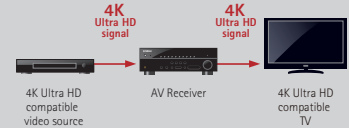

4K Ultra HD Supports the Latest High Resolution Video Formats

The RX-V377's HDMI input/output supports 4K Ultra HD video image pass-through, ensuring compatibility with the newest super high resolution video formats.