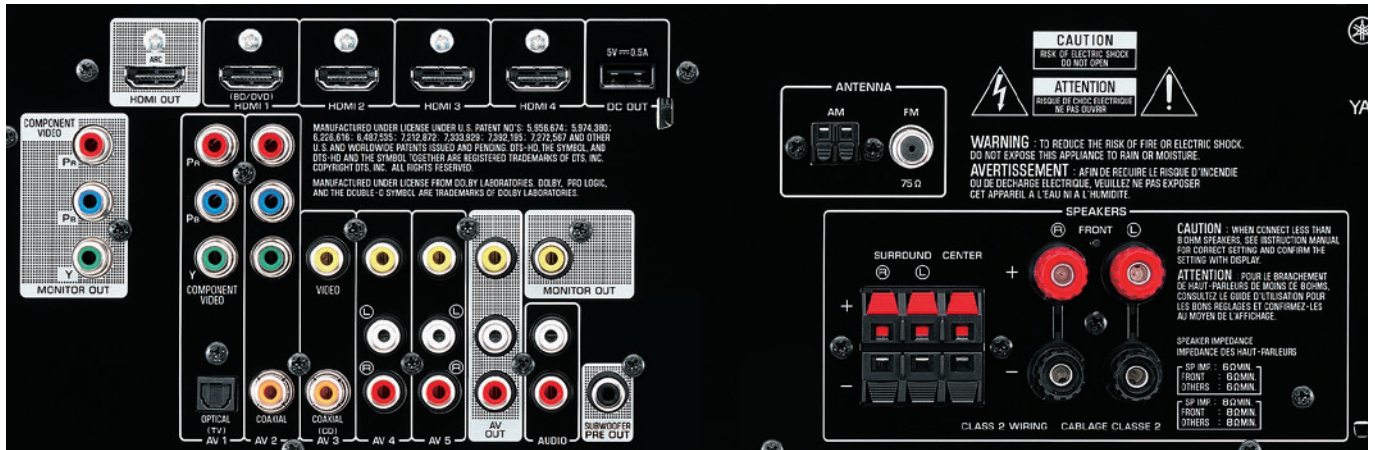

Optional Accessories

Bluetooth® Wireless Audio Receiver YBA-11

Bluetooth Adapter for Wireless Music Streaming

With the YBA-11, you'll be able to stream music wirelessly from a Bluetooth capable mobile phone or a PC to the AV receiver. Thanks to the digital connection and aptX audio coding algorithm, you'll enjoy wireless music streaming with optimum sound quality.