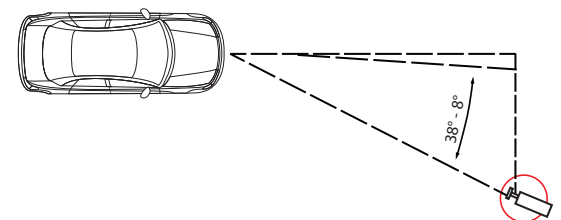

### Features

- High-contrast imaging performance that delivers sharp, clear license-plate captures
- 20 super high powered IR LEDs work perfectly even in total darkness to deliver clear license plate images
- 10-40mm varifocal IR-corrected lens optimizes day/night performance, even in very low light conditions and captures a wide field
- Captures license plates at up to 110 mph
- Weather resistant operation
- IP66 compliant
- 5 year warranty

### Specifications

Image Sensor .....	1/3" 760 CCD
Resolution.....	550 TV lines
Minimum Illumination.....	0 lux ( with IR LEDs on)
Effective Pixels .....	811 (H) x 508 (V)
Type.....	Monochrome
Number of IR LEDs .....	20 high powered IR LEDs for more than 10,000 hours (140° F)
IR Range .....	16.3 - 98.3 ft. (depending on scene reflection)
IR LED Wavelength .....	850nm
TV System.....	NTSC
Viewing Angle .....	Horizontal: 38° (wide) - 8° (tele) Vertical: 38° (wide) - 10° (tele)
S/N Ratio .....	More than 50db (AGC off)
Video Output.....	1.0Vp-p / 75 ohms
Scanning System.....	2:1 interlaced
Power Supply .....	12VDC (power supply included)
Power Consumption .....	1300mA
Operating Temperature.....	- 22° F – 140° F
Housing .....	Compact die cast aluminum sunshield
Dimensions.....	5.5" (Dia.) x 18.2" (L)
Weight .....	5.5 lbs.