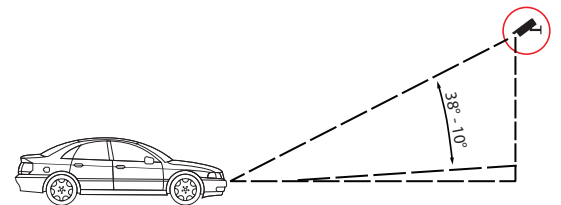

### Features

- High-contrast imaging performance that delivers sharp, clear license-plate captures
- 20 super high powered IR LEDs work perfectly even in total darkness to deliver clear license plate images
- 10-40mm varifocal IR-corrected lens optimizes day/night performance, even in very low light conditions and captures a wide field
- Captures license plates at up to 110 mph
- Weather resistant operation
- IP66 compliant
- 5 year warranty

### Specifications

Image Sensor .....	1/3" 760 CCD
Resolution.....	550 TV lines
Minimum Illumination.....	0 lux ( with IR LEDs on)
Effective Pixels .....	811 (H) x 508 (V)
Type.....	Monochrome
Number of IR LEDs .....	20 high powered IR LEDs for more than 10,000 hours (140° F)
IR Range .....	16.3 - 98.3 ft. (depending on scene reflection)
IR LED Wavelength .....	850nm
TV System.....	NTSC
Viewing Angle .....	Horizontal: 38° (wide) - 8° (tele) Vertical: 38° (wide) - 10° (tele)
S/N Ratio .....	More than 50db (AGC off)
Video Output.....	1.0Vp-p / 75 ohms
Scanning System.....	2:1 interlaced
Power Supply .....	12VDC (power supply included)
Power Consumption .....	1300mA
Operating Temperature.....	- 22° F – 140° F
Housing .....	Compact die cast aluminum sunshield
Dimensions.....	5.5" (Dia.) x 18.2" (L)
Weight .....	5.5 lbs.