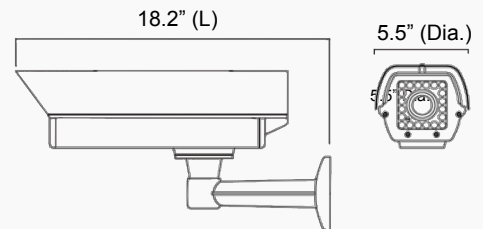

## Weather Resistant Long Range License Plate Capture Bullet Camera

**CLPR67B4B** 10-40mm F1.4 auto iris varifocal lens, black housing  
 IR-corrected lens with internal adjustments for zoom & focus

*Note: Because of the special nature of this camera, during the day the scene will be monochrome. All license plates will be highlighted.*

### Features

- High-contrast imaging performance that delivers sharp, clear license-plate captures
- 20 super high powered IR LEDs work perfectly even in total darkness to deliver clear license plate images
- 10-40mm varifocal IR-corrected lens optimizes day/night performance, even in very low light conditions and captures a wide field
- Captures license plates at up to 110 mph
- Weather resistant operation
- IP66 compliant
- 5 year warranty

### Specifications

Image Sensor .....	1/3" 760 CCD
Resolution.....	550 TV lines
Minimum Illumination.....	0 lux ( with IR LEDs on)
Effective Pixels .....	811 (H) x 508 (V)
Type.....	Monochrome
Number of IR LEDs .....	20 high powered IR LEDs for more than 10,000 hours (140° F)
IR Range .....	16.3 - 98.3 ft. (depending on scene reflection)
IR LED Wavelength .....	850nm
TV System.....	NTSC
Viewing Angle .....	Horizontal: 38° (wide) - 8° (tele) Vertical: 38° (wide) - 10° (tele)
S/N Ratio .....	More than 50db (AGC off)
Video Output.....	1.0Vp-p / 75 ohms
Scanning System.....	2:1 interlaced
Power Supply .....	12VDC (power supply included)
Power Consumption .....	1300mA
Operating Temperature.....	- 22° F – 140° F
Housing .....	Compact die cast aluminum sunshield
Dimensions.....	5.5" (Dia.) x 18.2" (L)
Weight .....	5.5 lbs.