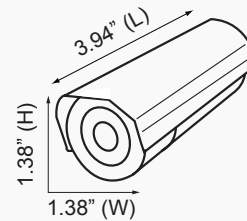

Weather Resistant Bullet Camera

CVC6705SCS 4-9mm auto iris varifocal lens, dark grey housing

Features

- 1/3" Sony Super HAD™ CCD
- 540 TV lines of resolution
- Full OSD operation
- Mirror Image - To reverse field of view
- Privacy Screens - easy user set-up and dynamic control for exact settings
- Adjustability of several other camera functions including contrast, sharpness, CB-gain, etc.
- Includes mounting bracket
- Weather resistant operation
- IP66 compliant
- 5 year warranty

Specifications

Image Sensor 1/3" Sony Super HAD™ CCD
 Resolution..... 540 TV lines
 Minimum Illumination..... 0.1 lux
 Effective Pixels 768 (H) x 494 (V)
 Total Pixels 811 (H) x 508 (V)
 Electronic Shutter Speed..... 1/60 sec. - 1/100,000 sec.
 S/N Ratio More than 50dB
 Signal Output..... 1.0Vp-p / 75 ohms
 Scanning System..... 2:1 interlaced
 Synchronization Internal / Line Lock
 Backlight Compensation..... On / Off (adjustable)
 AGC..... On / Off (adjustable)
 TV System..... NTSC

Privacy Function On / Off (4 zone)
 White Balance ATW / AWB / Manual / AWC — SET
 OSD..... Available
 Day/Night..... Color / BW / Auto
 Operating Temperature/
 Humidity..... -14°F – 120°F / RH 95% max.
 Storage Temperature/
 Humidity..... - 30°F – 140°F / RH 95% max.
 Power Consumption 120mA
 Power Supply 12VDC (power supply not included)
 Dimensions 1.38" (W) x 1.38" (H) x 3.94" (L)
 Weight 1 lb.