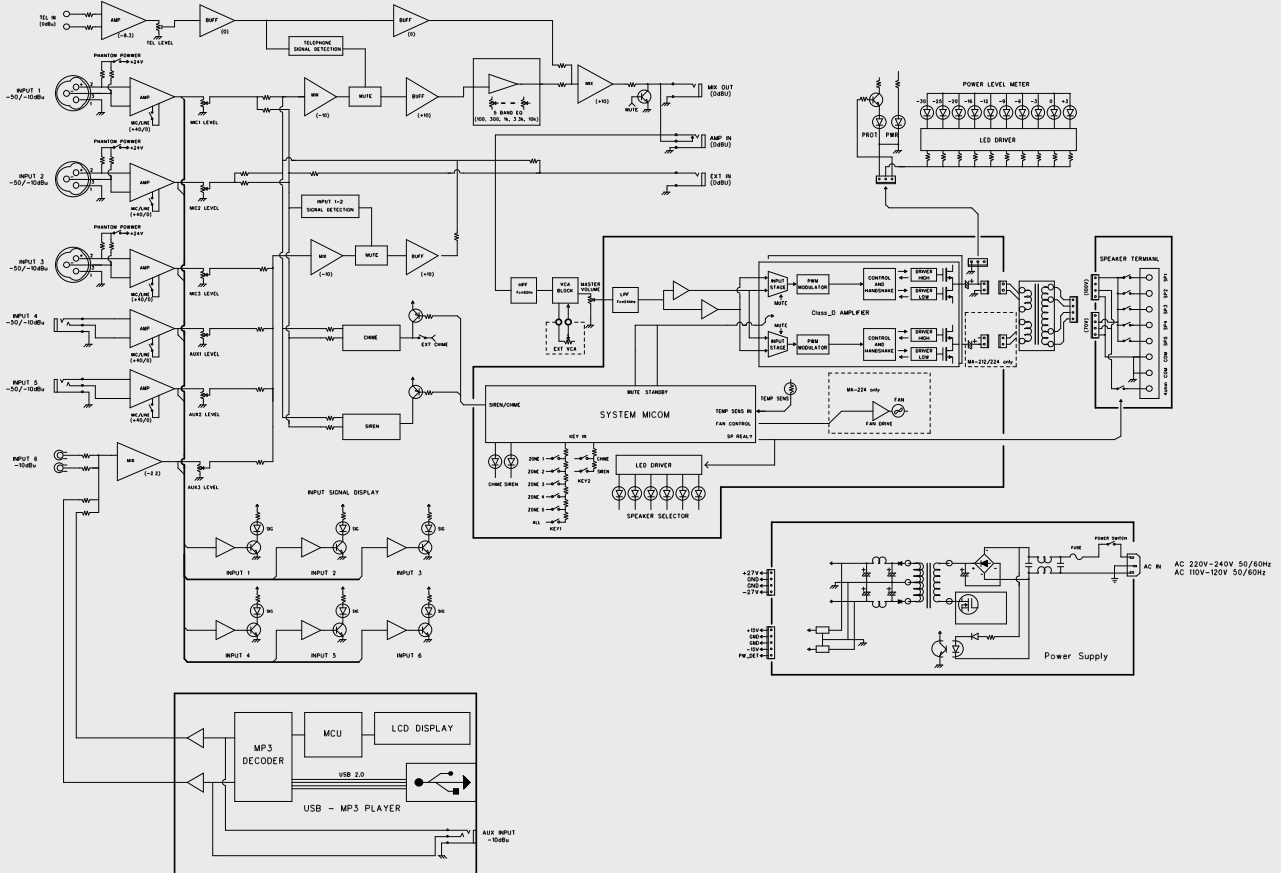

BLOCK DIAGRAM

Inter-M Corporation

- Office : 653-5 BANGHAK-DONG, DOBONG-KU, SEOUL, KOREA
- Tel : +82-2-2289-8140~8, Fax : +82-2-2289-8149
- Home page: <http://www.inter-m.com>, E-mail: overseas@inter-m.com

Inter-M Corporation (USA)

- Office : 13875 ARTESIA BLVD. CERRITOS, CA 90703 USA
- Tel : +1-562-921-0313, Fax : +1-562-921-0370
- Home Page : <http://www.inter-m.net>, E-mail : info@inter-m.net