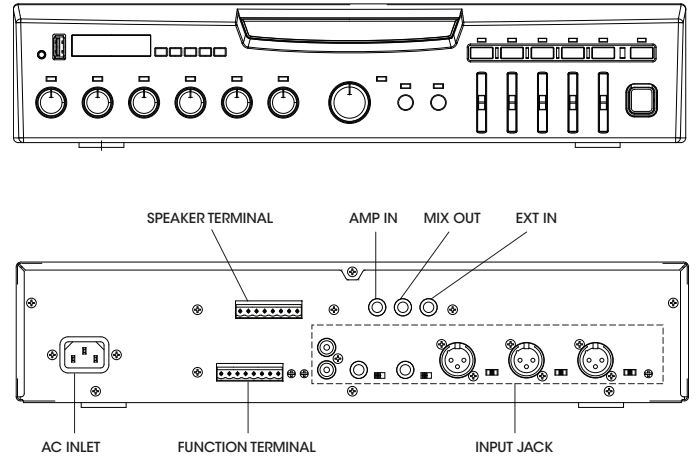

APPLICATION

The MA-206U/212U/224U series mixer-amplifiers provide outstanding value and functionality for installed sound applications in a wide variety of commercial installations including: Education, Fitness Centers, Retail, Restaurants, dance studios, and BGM.