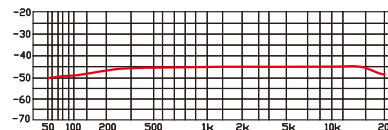

Figure 2: Frequency response

PYLE AUDIO INC.

[Http://www.pyleaudio.com](http://www.pyleaudio.com)