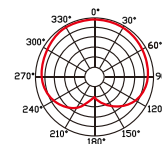

Connectors

Connectors: AKG Type Mini 3pin XLR
+Standard XLR Connector(M)

PYLE AUDIO INC.

[Http://www.pyleaudio.com](http://www.pyleaudio.com)

Specifications

Model.....PMSAX1
Element.....Back Electret Condenser
Polar Pattern.....Cardioid
Frequency Response.....50Hz- 18KHz
Sensitivity.....-45dB± 3dB
Output Impedance.....250Ω ± 30%
Max. Input SPL.....130dB
S/N Ratio.....>70dB
Power Supply.....Phantom 48V
Cable.....Φ 2*3M
Color.....Black
Accessories.....Windscreen
Connectors.....AKG Type Mini 3pin XLR
+ Standard XLR Connector(M)