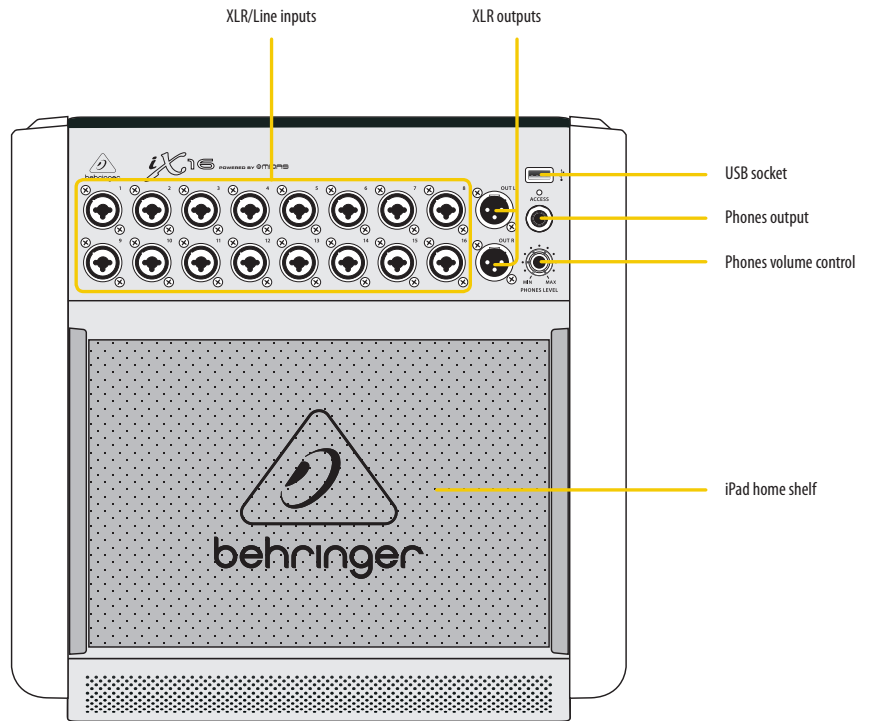

The iX16 inherits the X32's remarkable processing as well as the fully programmable mic preamps you'll find inside. But don't be afraid, it also commends itself to the rather less experienced user, by focusing on a simple, streamlined workflow that can easily be grasped. The iX16 provides serious connectivity, including a bi-directional 18-channel USB audio interface for live recording, home or project studio enthusiasts looking for a major step up in quality.

Add to this a 40-bit digital mix engine that will take your music to a wholenew level of sonic clarity, ULTRANET connectivity for our P16 Personal Monitoring System, and we've just scratched the surface of the iX16's amazing feature set. Perfect for permanent installations, just connect your mics and speakers, grab your iPad—and fly! Professional gear—professional solutions—the iX16 Digital Mixer from BEHRINGER!

**P-16 Personal Monitoring System and LAN or Wifi are not included.

Top Panel

Rear Panel

iX16 Studio Recording Setup

Convention Center Presentation Stage

For service, support or more information contact the BEHRINGER location nearest you: