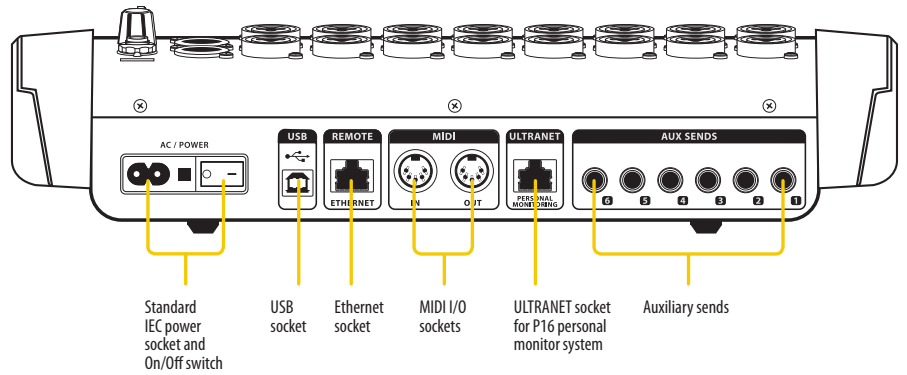

*Mac, iPad, and iPad mini are trademarks of Apple Inc., registered in the U.S. and other countries. Android is a trademark of Google Inc. All trademarks, including, but not limited to Lexicon, PCM, EMT, Quantec and QRS are trademarks or registered trademarks of their respective owners. Their use neither constitutes a claim of the trademarks nor affiliation of the trademark owners with MUSIC Group. Product names are mentioned solely as a reference for iX16 compatibility and effects.

**P-16 Personal Monitoring System and LAN or Wifi are not included.

Top Panel

Rear Panel