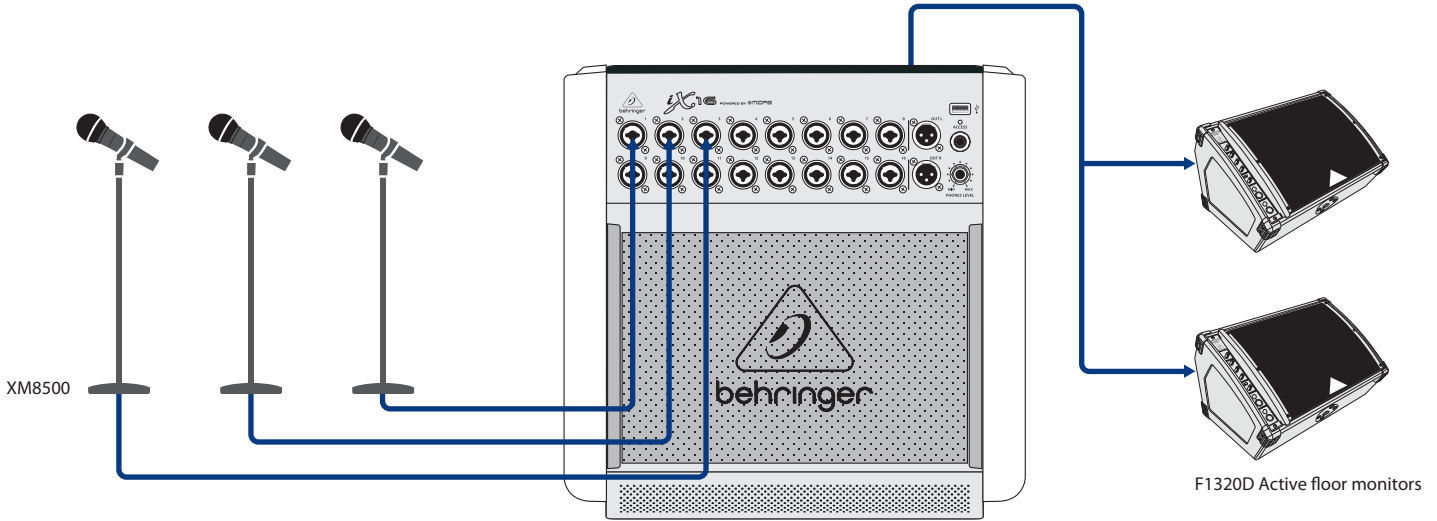

Convention Center Presentation Stage

For service, support or more information contact the BEHRINGER location nearest you:

Europe
MUSIC Group Services UK
Tel: +44 156 273 2290
Email: CARE@music-group.com

USA/Canada
MUSIC Group Services NV Inc.
Tel: +1 702 800 8290
Email: CARE@music-group.com

Japan
MUSIC Group Services JP K.K.
Tel.: +81 3 6231 0454
Email: CARE@music-group.com