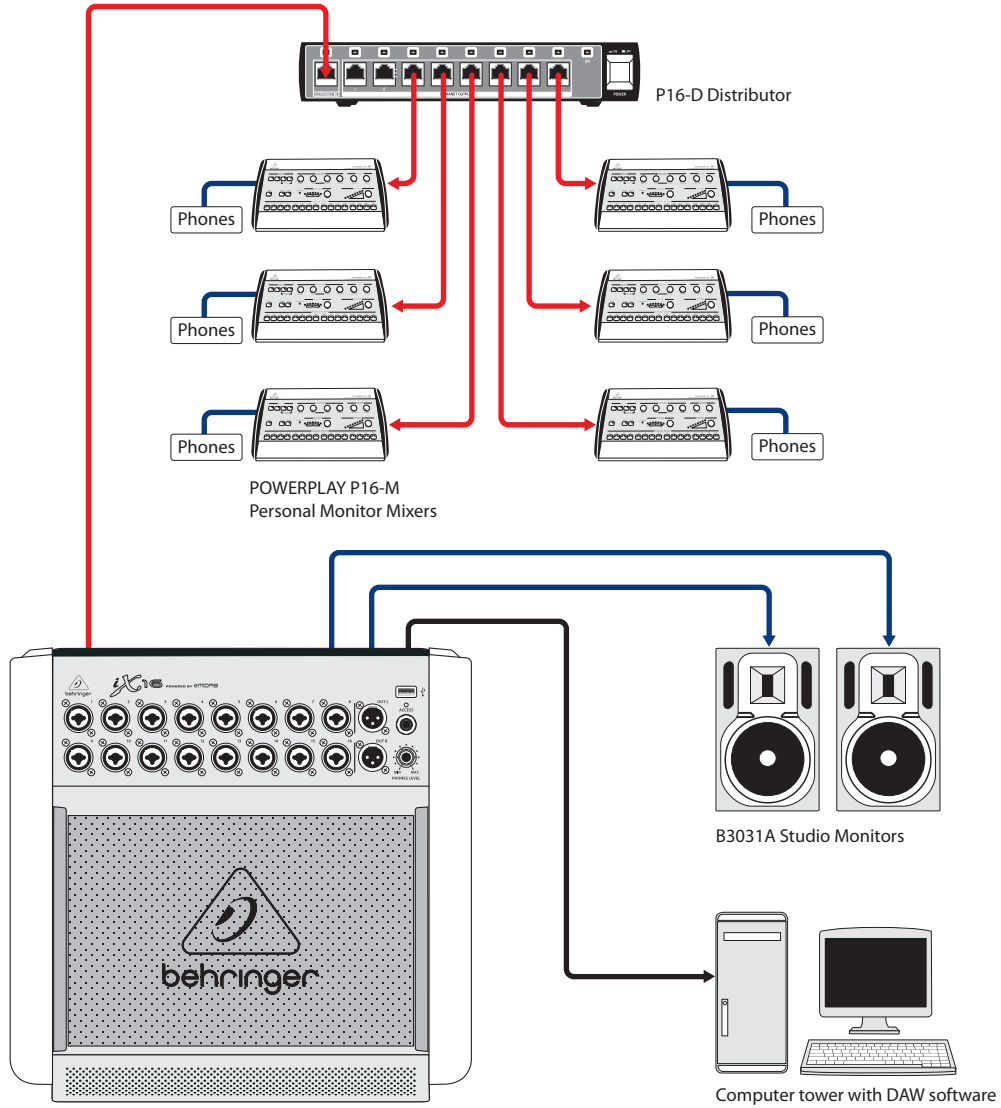

The iX16 inherits the X32's remarkable processing as well as the fully programmable mic preamps you'll find inside. But don't be afraid, it also commends itself to the rather less experienced user, by focusing on a simple, streamlined workflow that can easily be grasped. The iX16 provides serious connectivity, including a bi-directional 18-channel USB audio interface for live recording, home or project studio enthusiasts looking for a major step up in quality.

Add to this a 40-bit digital mix engine that will take your music to a wholenew level of sonic clarity, ULTRANET connectivity for our P16 Personal Monitoring System, and we've just scratched the surface of the iX16's amazing feature set. Perfect for permanent installations, just connect your mics and speakers, grab your iPad—and fly! Professional gear—professional solutions—the iX16 Digital Mixer from BEHRINGER!

**P-16 Personal Monitoring System and LAN or Wifi are not included.

Top Panel

Rear Panel

iX16 Studio Recording Setup

Convention Center Presentation Stage

For service, support or more information contact the BEHRINGER location nearest you: