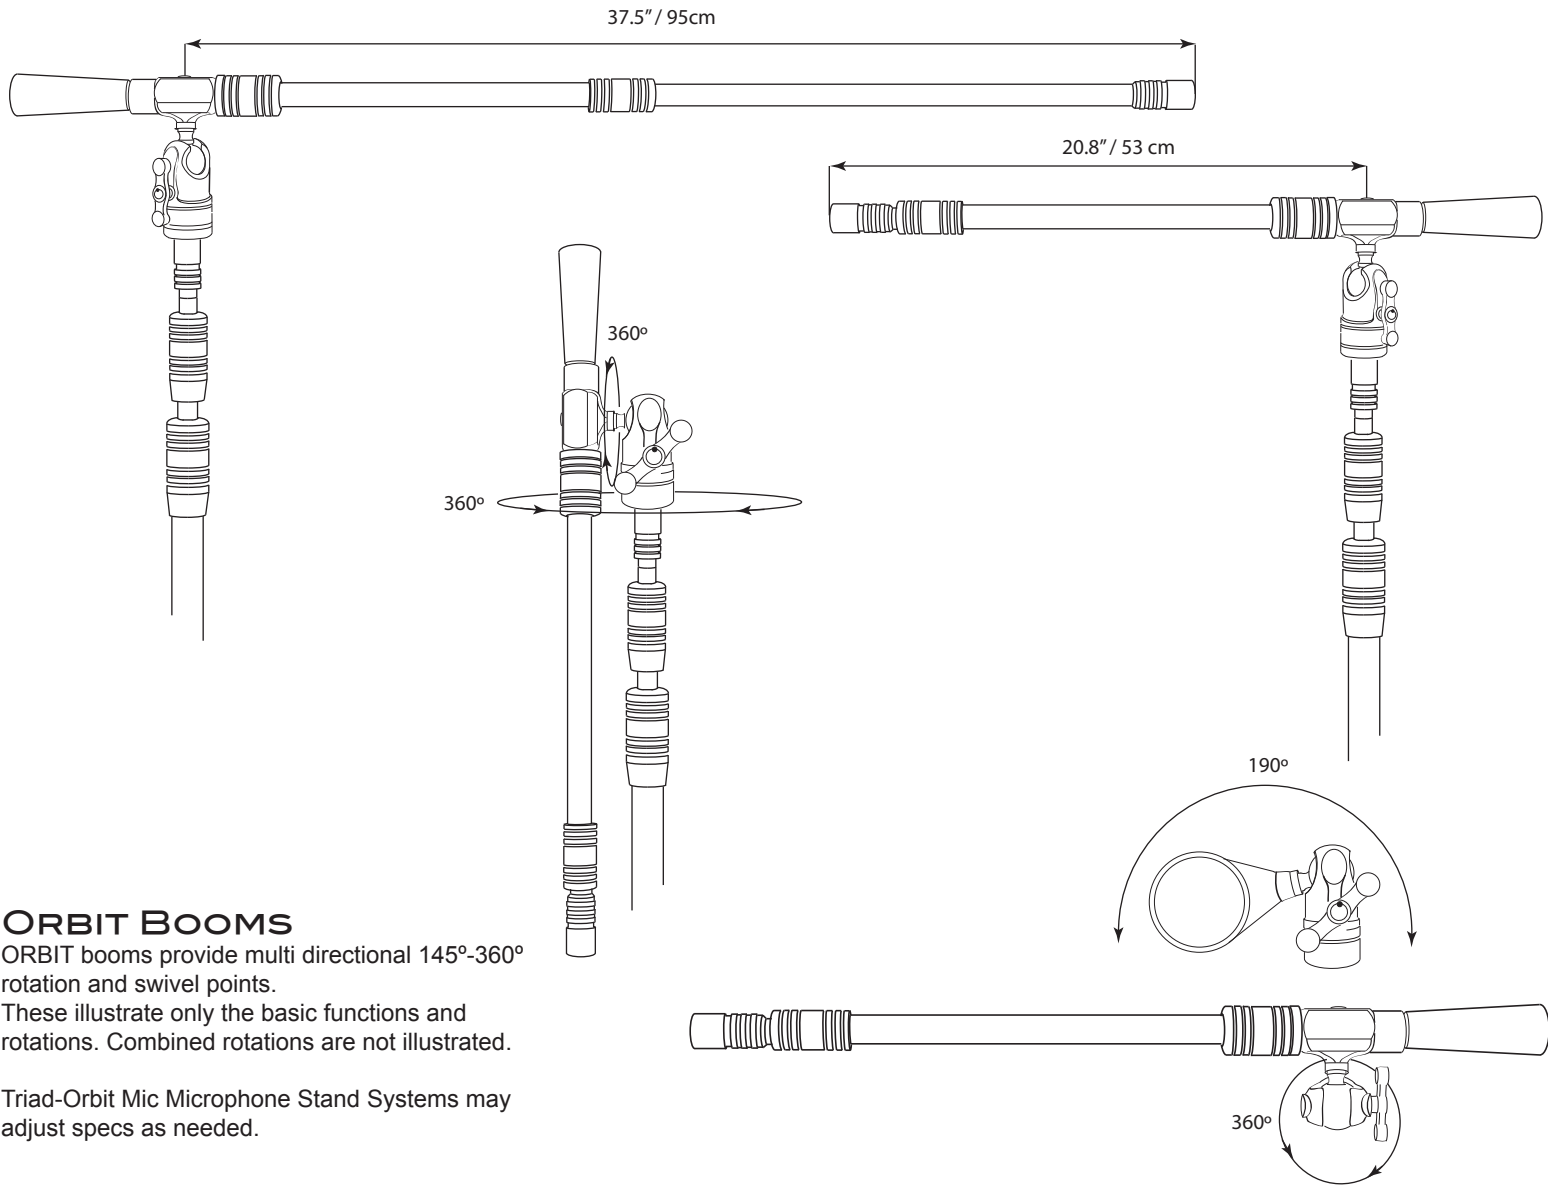

ORBIT 1

ORBIT BOOMS

ORBIT booms provide multi directional 145°-360° rotation and swivel points.

These illustrate only the basic functions and rotations. Combined rotations are not illustrated.

Triad-Orbit Mic Microphone Stand Systems may adjust specs as needed.