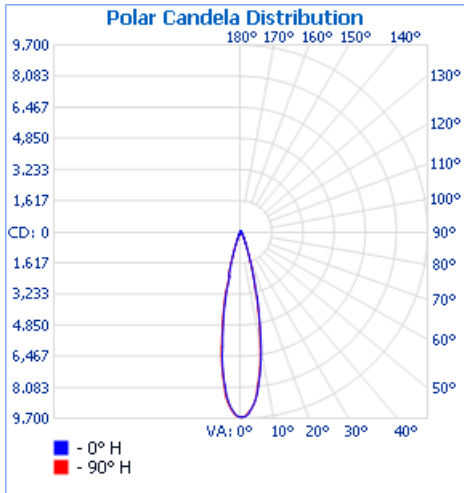

Key Features

- Die-cast aluminium housing & tempered glass
- IP66 rating for outdoor use
- Available with standard 20° or 40° beams
- Auto-ranging 100V – 240V 50 / 60Hz input
- DMX-512 control
- 3-Year Warranty

Product Data

Height	275 mm (10.8in), including surface mount base
Width	353 mm (13.9in)
Depth	90.6 mm (3.57in), excluding mounting base
Mounting	Integrated tilting surface-mount base
Source	High-brightness Red, Green and Blue LEDs
Standard Beam Angles	20° or 40°
Output Luminous Flux	1,800 lumens all colors on full
Lumen Maintenance	50,000 hrs L ₅₀ at 25°C
Housing	Die Cast Aluminum, powder-coated finish
Weight	5.75 kg
Connector	3-conductor whip for power, 1.5m (5ft) long 2-pair twisted whip for data, 1.5m (5ft) long
Lens	Tempered glass
Control	DMX-512 control, 3 addresses per fixture
Input Voltage	100V – 240 VAC, 50 / 60Hz
Power Consumption	73W
Temperature Range	-20°C to 40°C (-4°F to 104°F) operating temperature
Protection Rating	IP66, Wet location listed
Certifications	UL / cUL, FCC Class A, CE, CB, CQC
Warranty	3 Years

Photometrics (Per IESNA LM-79):

Vaya Flood MP RGB, 20deg

Polar Candela Distribution

Illuminance at a Distance

	Illuminance at a Distance	
	Center Beam LUX	Beam Width
8.3M	138.66 LUX	3.4M 3.4M
16.7M	34.66 LUX	6.7M 6.8M
25.0M	15.41 LUX	10.1M 10.1M
33.3M	8.67 LUX	13.4M 13.5M
41.7M	5.55 LUX	16.8M 16.9M
50.0M	3.85 LUX	20.1M 20.3M

■ Vert. Spread: 22.8° ■ Horiz. Spread: 22.9°

Im = 3.28ft

Vaya Flood MP RGB, 40deg

Polar Candela Distribution

Illuminance at a Distance

	Illuminance at a Distance	
	Center Beam LUX	Beam Width
8.3M	55.07 LUX	5.9M 5.6M
16.7M	13.77 LUX	11.9M 11.1M
25.0M	6.12 LUX	17.8M 16.7M
33.3M	3.44 LUX	23.7M 22.2M
41.7M	2.20 LUX	29.6M 27.8M
50.0M	1.53 LUX	35.6M 33.3M