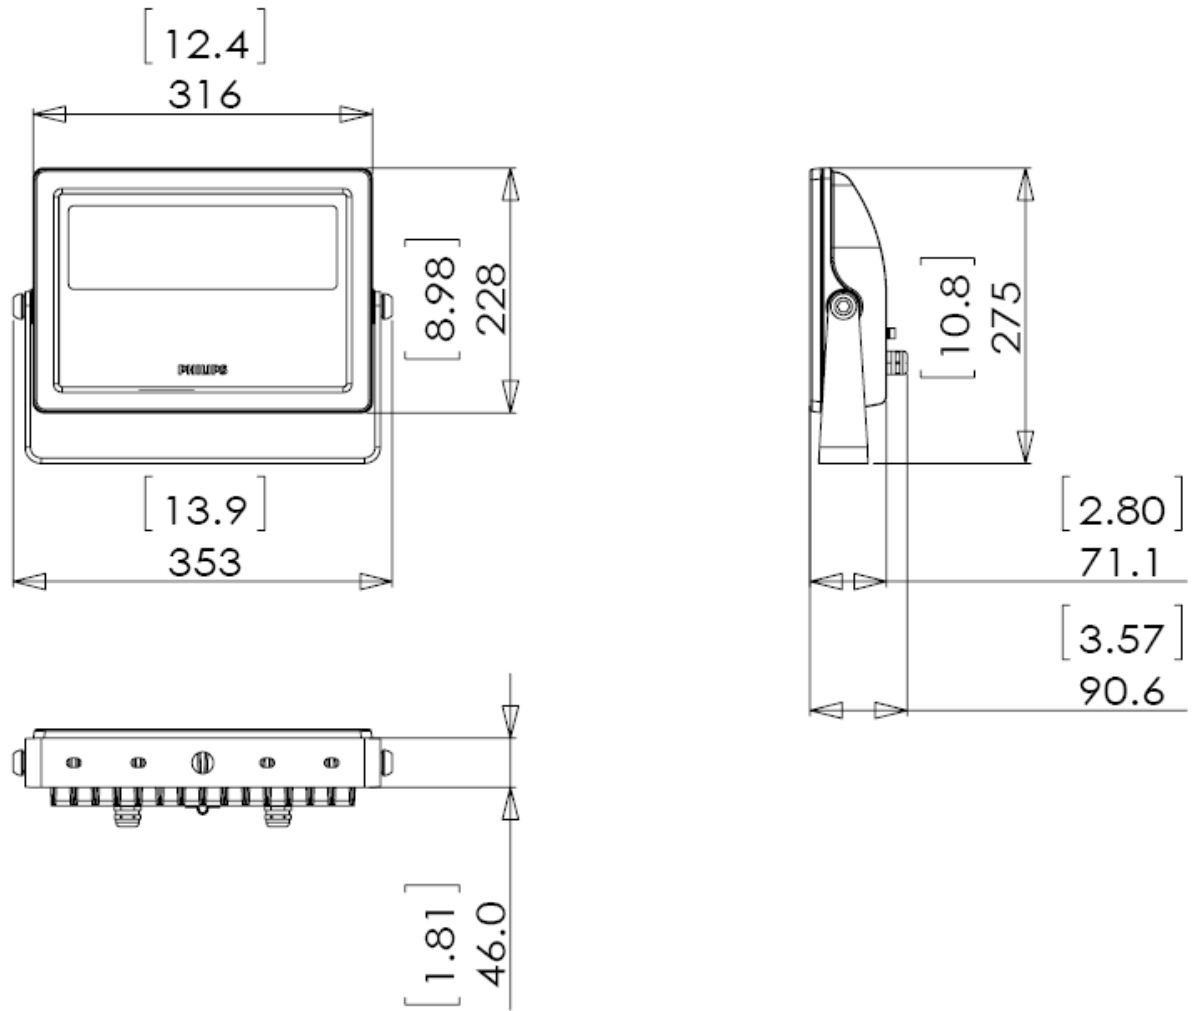

Product Data

Height	275 mm (10.8in), including surface mount base
Width	353 mm (13.9in)
Depth	90.6 mm (3.57in), excluding mounting base
Mounting	Integrated tilting surface-mount base
Source	High-brightness Red, Green and Blue LEDs
Standard Beam Angles	20° or 40°
Output Luminous Flux	1,800 lumens all colors on full
Lumen Maintenance	50,000 hrs L ₅₀ at 25°C
Housing	Die Cast Aluminum, powder-coated finish
Weight	5.75 kg
Connector	3-conductor whip for power, 1.5m (5ft) long 2-pair twisted whip for data, 1.5m (5ft) long
Lens	Tempered glass
Control	DMX-512 control, 3 addresses per fixture
Input Voltage	100V – 240 VAC, 50 / 60Hz
Power Consumption	73W
Temperature Range	-20°C to 40°C (-4°F to 104°F) operating temperature
Protection Rating	IP66, Wet location listed
Certifications	UL / cUL, FCC Class A, CE, CB, CQC
Warranty	3 Years

Photometrics (Per IESNA LM-79):

Vaya Flood MP RGB, 20deg

Polar Candela Distribution

Illuminance at a Distance

	Illuminance at a Distance	
	Center Beam LUX	Beam Width
8.3M	138.66 LUX	3.4M 3.4M
16.7M	34.66 LUX	6.7M 6.8M
25.0M	15.41 LUX	10.1M 10.1M
33.3M	8.67 LUX	13.4M 13.5M
41.7M	5.55 LUX	16.8M 16.9M
50.0M	3.85 LUX	20.1M 20.3M

■ Vert. Spread: 22.8° ■ Horiz. Spread: 22.9°

Im = 3.28ft

Vaya Flood MP RGB, 40deg

Polar Candela Distribution

Illuminance at a Distance

	Illuminance at a Distance	
	Center Beam LUX	Beam Width
8.3M	55.07 LUX	5.9M 5.6M
16.7M	13.77 LUX	11.9M 11.1M
25.0M	6.12 LUX	17.8M 16.7M
33.3M	3.44 LUX	23.7M 22.2M
41.7M	2.20 LUX	29.6M 27.8M
50.0M	1.53 LUX	35.6M 33.3M

■ Vert. Spread: 39.2° ■ Horiz. Spread: 36.9°

Im = 3.28ft

Dimensions:

Ordering Codes:

Product	Philips I2NC	Item Number	Beam Angle	Certification
Vaya Flood MP RGB	910503702877	316-000008-01	20°	CE / CQC
Vaya Flood MP RGB	910503702878	316-000008-02	40°	CE / CQC
Vaya Flood MP RGB	910503702881	316-000008-05	20°	UL / cUL
Vaya Flood MP RGB	910503702882	316-000008-06	40°	UL / cUL