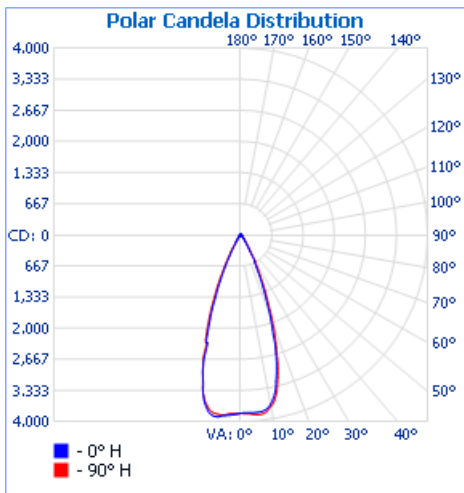

Product Data

Height	275 mm (10.8in), including surface mount base
Width	353 mm (13.9in)
Depth	90.6 mm (3.57in), excluding mounting base
Mounting	Integrated tilting surface-mount base
Source	High-brightness Red, Green and Blue LEDs
Standard Beam Angles	20° or 40°
Output Luminous Flux	1,800 lumens all colors on full
Lumen Maintenance	50,000 hrs L ₅₀ at 25°C
Housing	Die Cast Aluminum, powder-coated finish
Weight	5.75 kg
Connector	3-conductor whip for power, 1.5m (5ft) long 2-pair twisted whip for data, 1.5m (5ft) long
Lens	Tempered glass
Control	DMX-512 control, 3 addresses per fixture
Input Voltage	100V – 240 VAC, 50 / 60Hz
Power Consumption	73W
Temperature Range	-20°C to 40°C (-4°F to 104°F) operating temperature
Protection Rating	IP66, Wet location listed
Certifications	UL / cUL, FCC Class A, CE, CB, CQC
Warranty	3 Years

Photometrics (Per IESNA LM-79):

Vaya Flood MP RGB, 20deg

Polar Candela Distribution

Illuminance at a Distance

	Illuminance at a Distance	
	Center Beam LUX	Beam Width
8.3M	138.66 LUX	3.4M 3.4M
16.7M	34.66 LUX	6.7M 6.8M
25.0M	15.41 LUX	10.1M 10.1M
33.3M	8.67 LUX	13.4M 13.5M
41.7M	5.55 LUX	16.8M 16.9M
50.0M	3.85 LUX	20.1M 20.3M

■ Vert. Spread: 22.8° ■ Horiz. Spread: 22.9°

Im = 3.28ft

Vaya Flood MP RGB, 40deg

Polar Candela Distribution

Illuminance at a Distance

	Illuminance at a Distance	
	Center Beam LUX	Beam Width
8.3M	55.07 LUX	5.9M 5.6M
16.7M	13.77 LUX	11.9M 11.1M
25.0M	6.12 LUX	17.8M 16.7M
33.3M	3.44 LUX	23.7M 22.2M
41.7M	2.20 LUX	29.6M 27.8M
50.0M	1.53 LUX	35.6M 33.3M

■ Vert. Spread: 39.2° ■ Horiz. Spread: 36.9°

Im = 3.28ft

Dimensions:

Ordering Codes:

Product	Philips I2NC	Item Number	Beam Angle	Certification
Vaya Flood MP RGB	910503702877	316-000008-01	20°	CE / CQC
Vaya Flood MP RGB	910503702878	316-000008-02	40°	CE / CQC
Vaya Flood MP RGB	910503702881	316-000008-05	20°	UL / cUL
Vaya Flood MP RGB	910503702882	316-000008-06	40°	UL / cUL