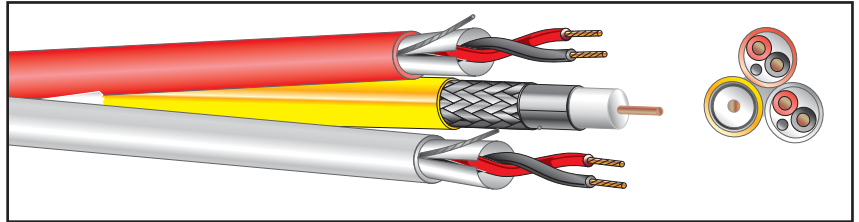

## Description:

- Composite Cable Consisting of:
  - 2- (25291B Type)
    - 1 pair 22Awg. (7x30) Bare Copper
    - Insulation- Polymer Alloy .010 inch (.25mm)
    - 100% Aluminum Foil Shield
    - Flexible Plenum jacket type - Nom O.D. .128 inch (3.25mm)-
    - One- Red Jacket • One- White Jacket
  - 1- (HD25825 Type) MiniMax Coaxial Cable
    - 25Awg. Solid Bare Copper
    - Gas injected foam FEP insulation .078 inch (1.98mm)
    - 100% Aluminum Foil Shield + 95% Tinned Copper Braid
    - Flexible Plenum jacket type - Nom. O.D. .146 inch (3.71mm)
    - Yellow