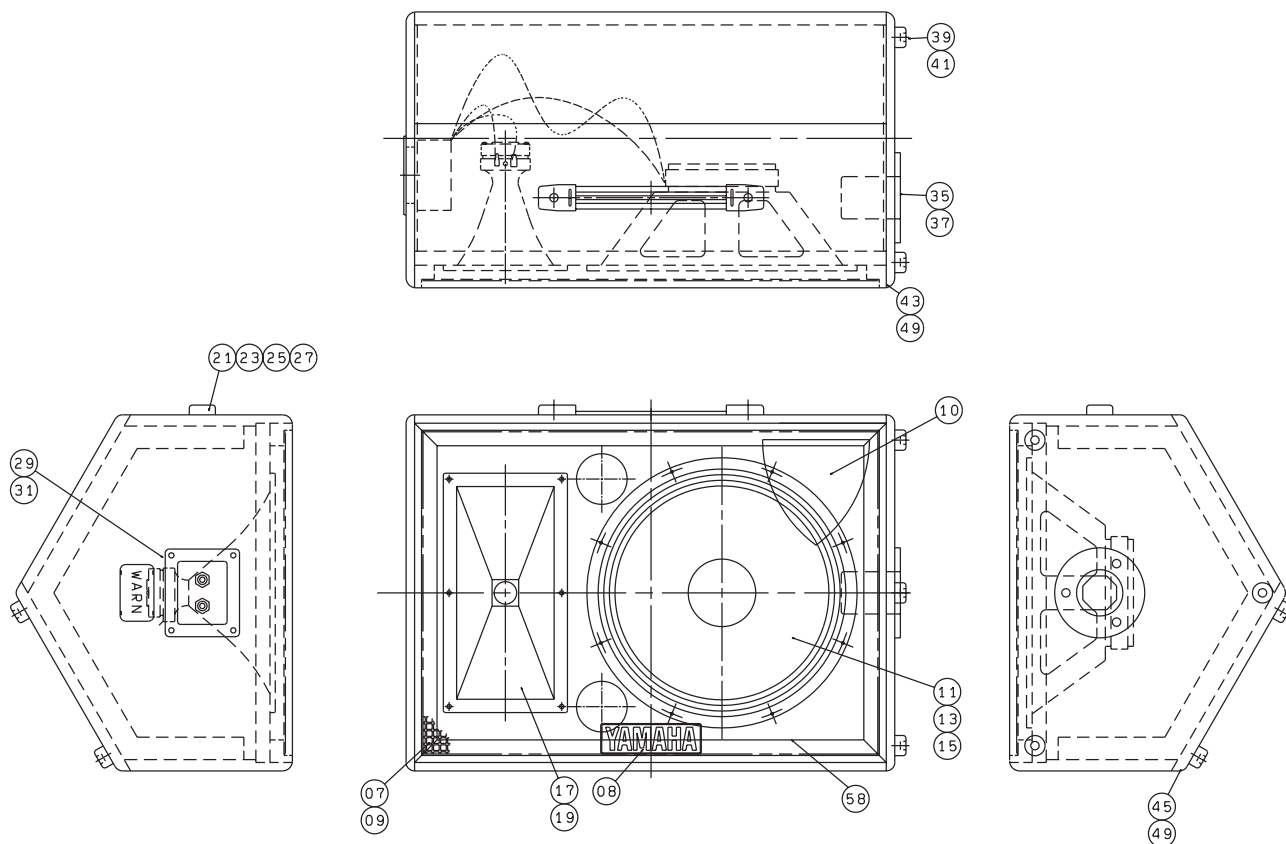

# OVERALL ASSEMBLY (S12Me)

REF NO.	PART NO.	DESCRIPTION		REMARKS	QTY	RANK
		OVERALL ASSEMBLY		S12Me		
* 07	AAY02500	Metal Grille				
08	CBY03990	YAMAHA Logo				05
09	ETAG1030	Truss Head M Screw	#6x5-8		8	01
10	--	Grille Sticker		(CBY0478)		
11	JAY51200	Woofer 12				19
13	CBY01480	Speaker Gasket				03
* 15	EKY01460	Pan Head PB Screw	#8x1 BL ZINC		4	
* 17	JAY21300	Tweeter				
* 19	EKY01460	Pan Head PB Screw	#8x1 BL ZINC		6	
21	AAY0212	Strap Handle Bracket			2	03
23	CBY0190	Strap Handle				06
25	AAY0120	Strap Handle Insert				06
27	EKY01260	Oval Head M Screw	#10-32x1-1/4 BL		2	01
29	NBY06610	Input Panel Assembly				09
31	ETAG1030	Truss Head M Screw	#6x5-8		4	01
35	CBY03910	Tripod Support MNT35				06
* 37	EKY01350	Pan Head PB Screw	#10x3/4 BL		3	
39	CBY01890	Rubber Foot			7	03
* 41	EKY01350	Pan Head PB Screw	#10x3/4 BL		7	
43	AAY02090	Corner Protector			4	05
45	AAY02110	Corner Protector			6	06
49	ETAG1030	Truss Head M Screw	#6x5-8		16	01