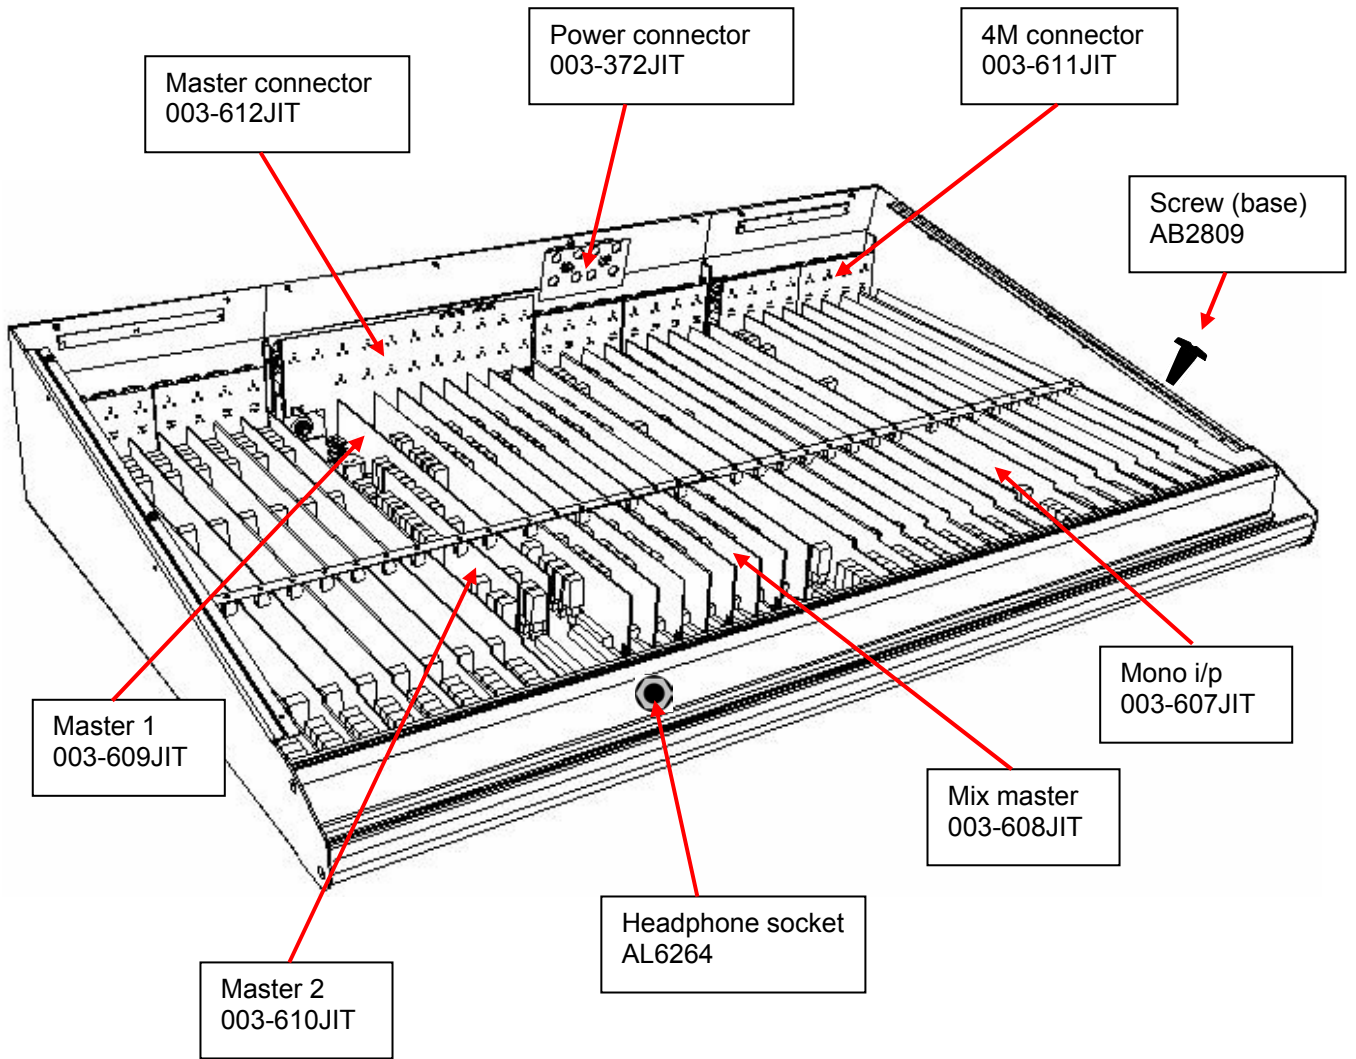

INTERIOR PARTS

Ident strip 17-24
AK6474JIT

Ident strip 9-16
AK6473JIT

Ident strip 1-8
AK6472JIT

8	7	6	5	4	3	2	1
---	---	---	---	---	---	---	---

Feet
AK0102JIT

INTERIOR PARTS

IDENTIFY PANASONIC FADERS / ALPS FADERS BY MIXER SERIAL NUMBER