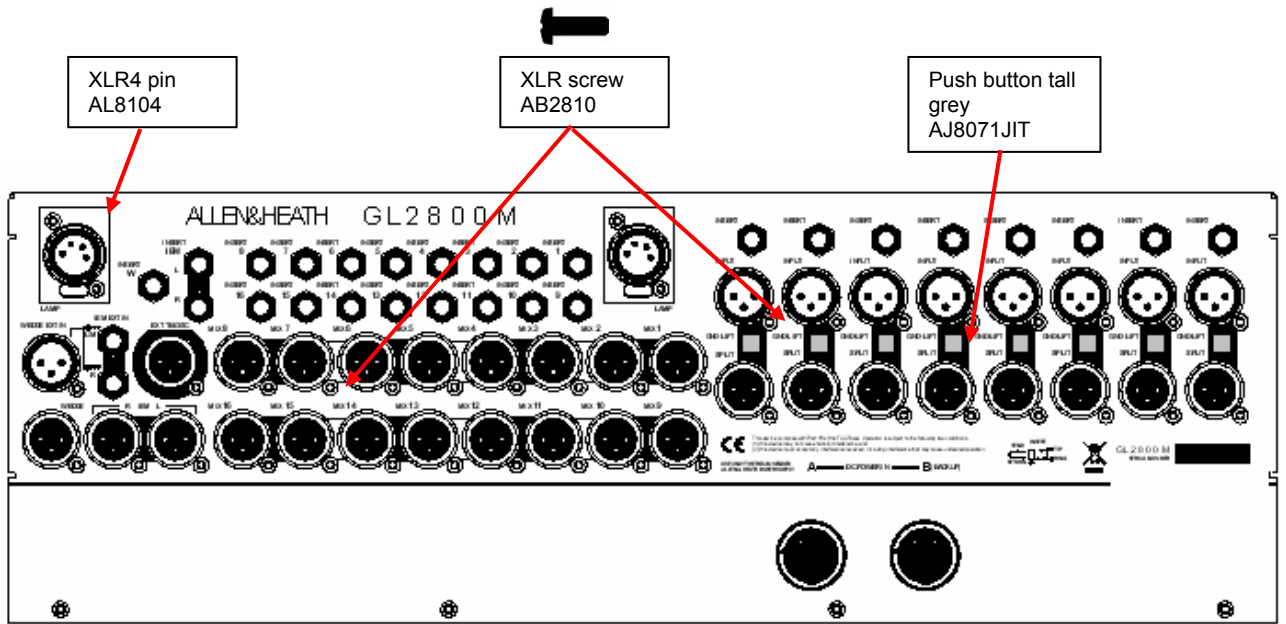

Ident strip 17-24
AK6474JIT

Ident strip 9-16
AK6473JIT

Ident strip 1-8
AK6472JIT

8	7	6	5	4	3	2	1

Feet
AK0102JIT