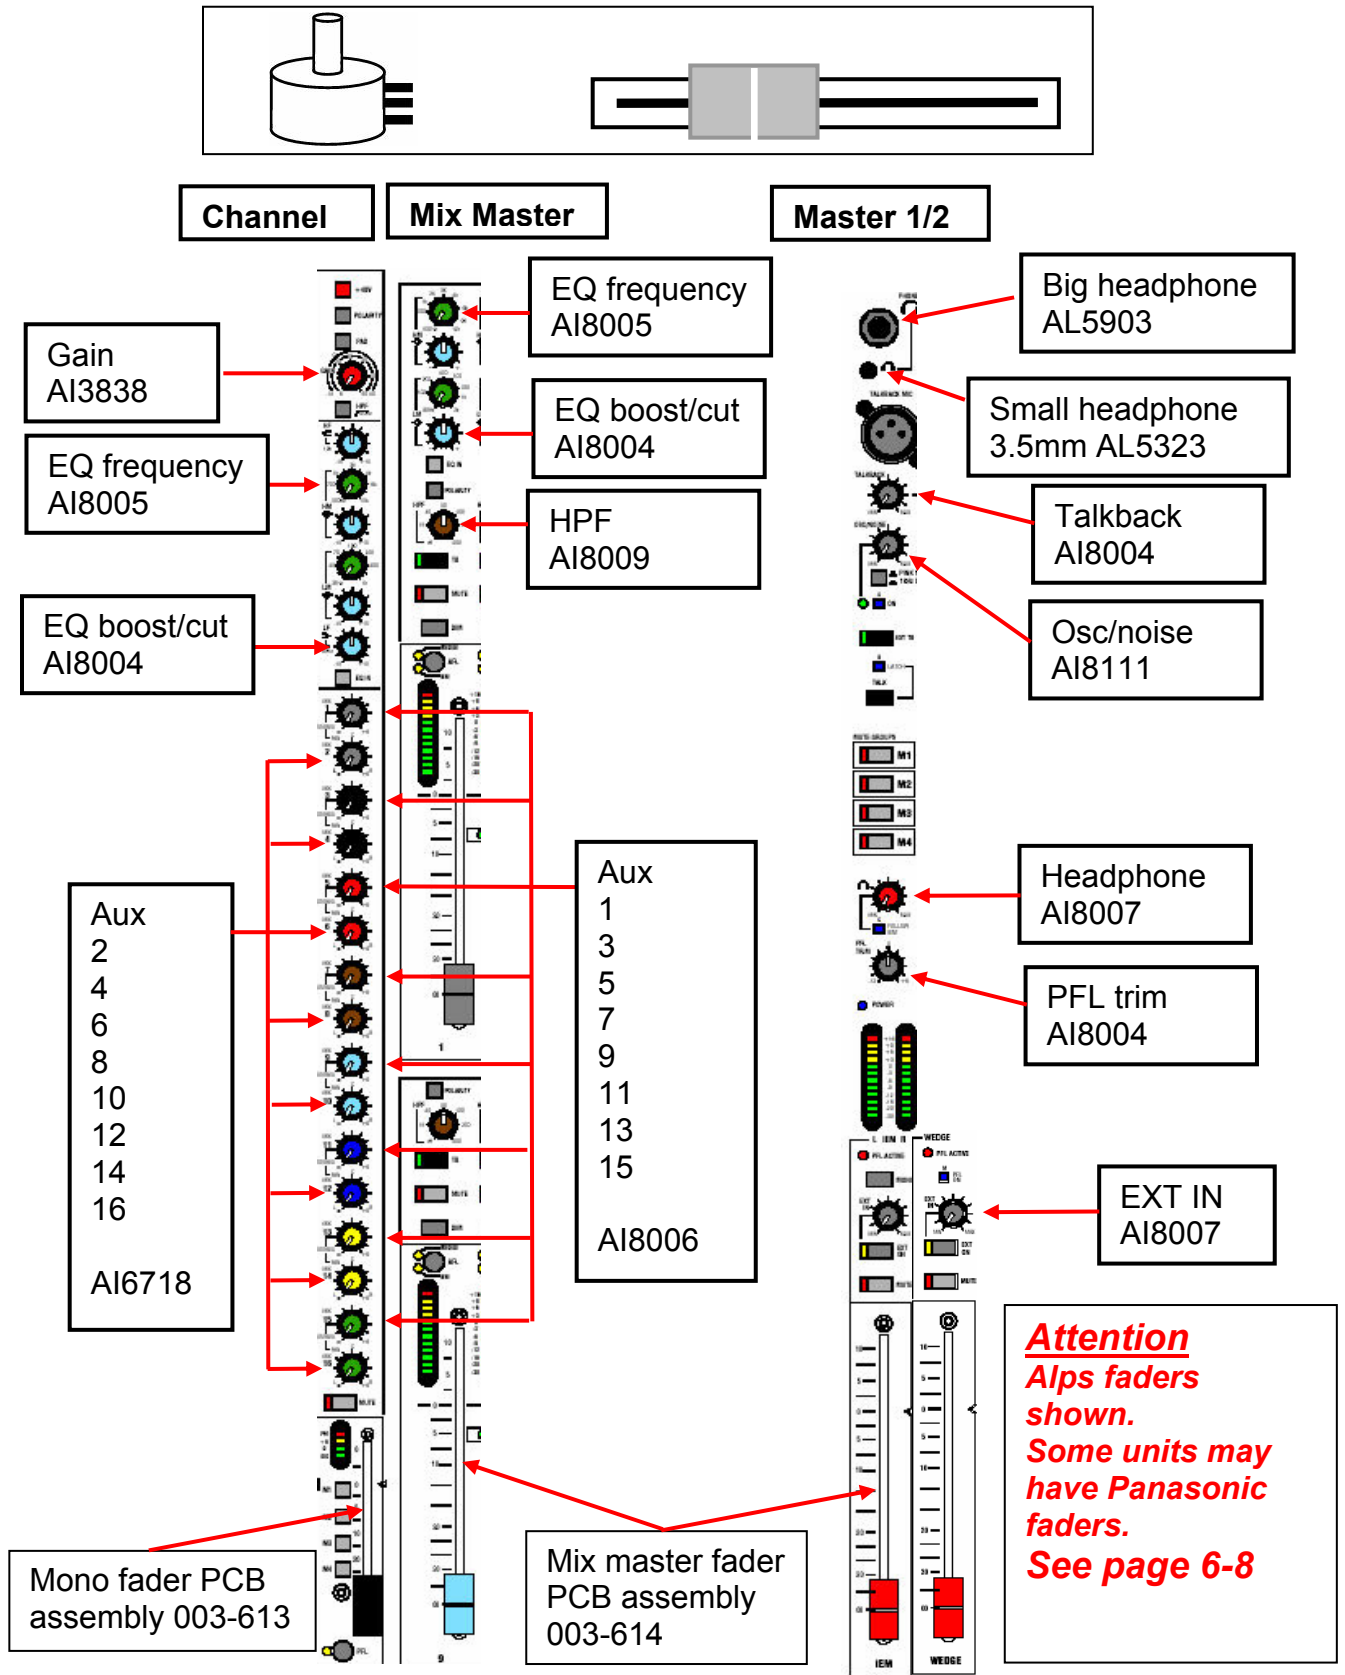

UK parts must be ordered through an appointed A&H dealer or service centre. A list of UK service centres can be viewed at http://www.allen-heath.com/UK/service_centres.asp

EXTERIOR PARTS

Knobs:

- Knob red AJ2074A
- Knob green AJ2077A
- Knob grey AJ2078A
- Knob black AJ6106A
- Knob brown AJ2080A
- Knob light blue AJ2076A
- Knob dark blue AJ2075A
- Knob yellow AJ2079A

Buttons:

- Push button square grey AJ7210
- Push button rect black AJ7182
- Push button rect grey AJ7179
- Push button rect white AJ7180
- Push button round black AJ4251

Fader Screws:

- Fader screw AB2811

Fader Knobs:

- Fader knob black AJ3503
- Fader knob light blue AJ8081JIT
- Fader knob dark blue AJ6237JIT
- Fader knob grey AJ6278JIT
- Fader knob red AJ8079JIT
- Fader knob brown AJ6692JIT
- Fader knob yellow AJ8080JIT
- Fader knob green AJ6691JIT

INTERIOR PARTS

Ident strip 17-24
AK6474JIT

Ident strip 9-16
AK6473JIT

Ident strip 1-8
AK6472JIT

8	7	6	5	4	3	2	1
---	---	---	---	---	---	---	---

Feet
AK0102JIT

INTERIOR PARTS

IDENTIFY PANASONIC FADERS / ALPS FADERS BY MIXER SERIAL NUMBER