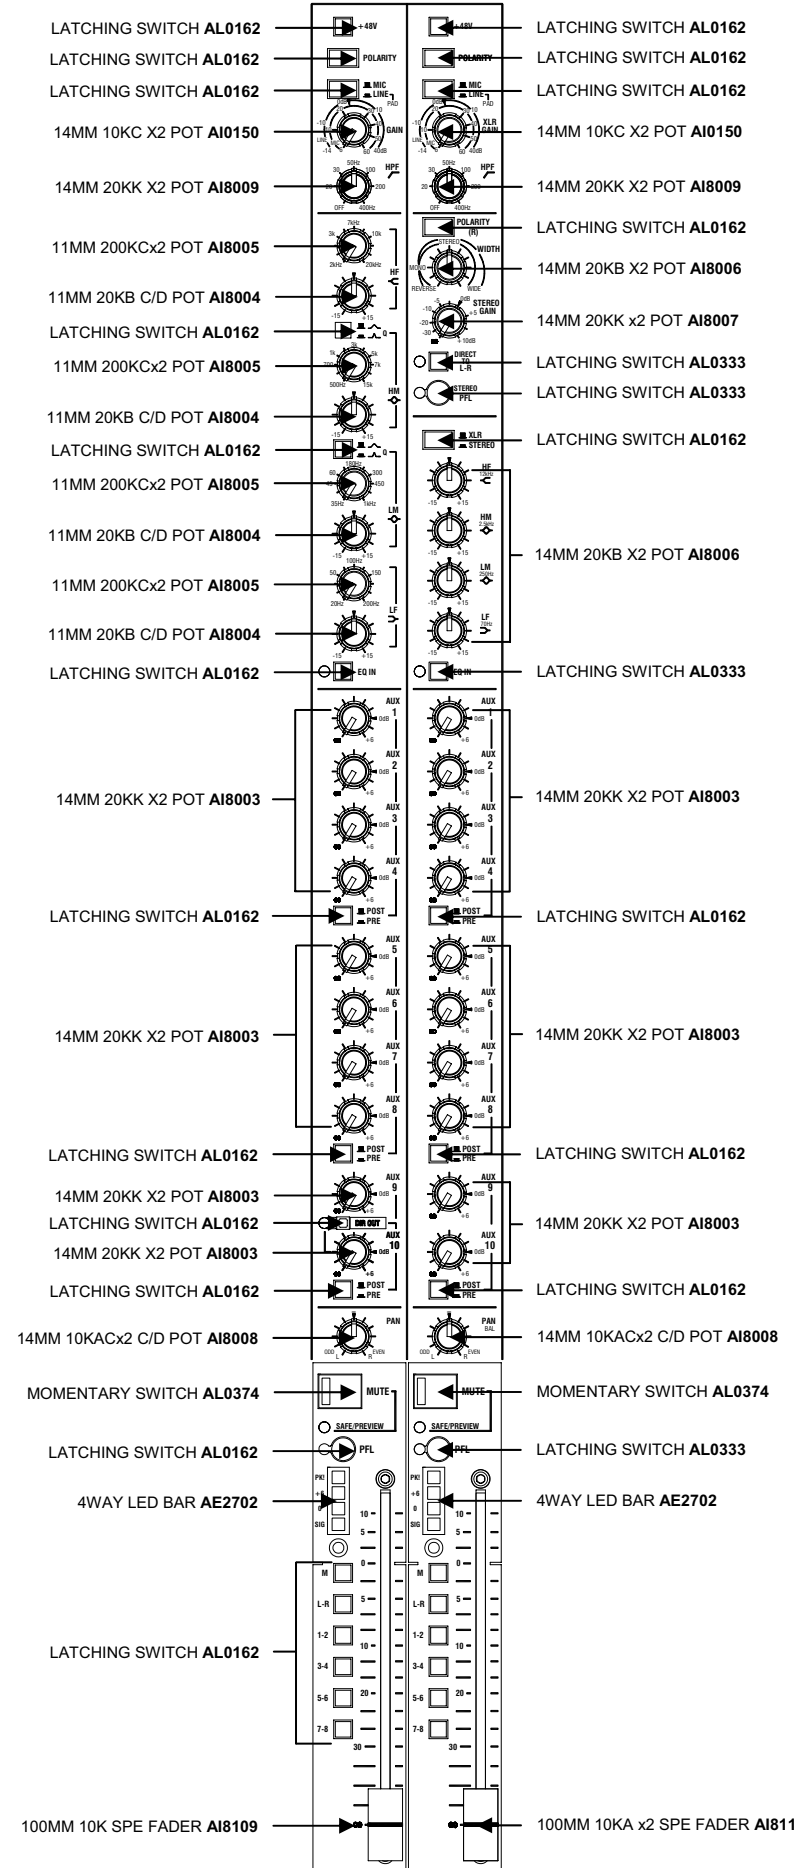

# GL4800 Surface Parts

### Buttons and Knobs

- WHITE RECT BUTTON AJ2962
- GREY RECT BUTTON AJ2865
- BLACK RECT BUTTON AJ3228
- WHITE SQUARE BUTTON AJ2960
- GREY SQUARE BUTTON AJ2864
- RED SQUARE BUTTON AJ2961
- WHITE ILLUM BUTTON AJ8107
- GREY ROUND BUTTON AJ3955
- GREY - GREY KNOB AJ2078A
- GREY - BLACK KNOB AJ6106A
- GREY - YELLOW KNOB AJ2079A
- GREY - RED KNOB AJ2074A
- GREY - BROWN KNOB AJ2080A
- GREY - GREEN KNOB (SHORT) AJ5712
- GREY - BLUE KNOB AJ2075A
- GREY - L/BLUE KNOB AJ2076A
- GREY - BLACK FADER KNOB AJ6278
- BLACK - WHITE FADER KNOB AJ3503
- L/BLUE - BLACK FADER KNOB AJ8081
- BLUE - WHITE FADER KNOB AJ6237
- YELLOW - BLACK FADER KNOB AJ8080
- RED - BLACK FADER KNOB AJ8079

# GL4800 Surface Parts

(GL4800-824B shown)