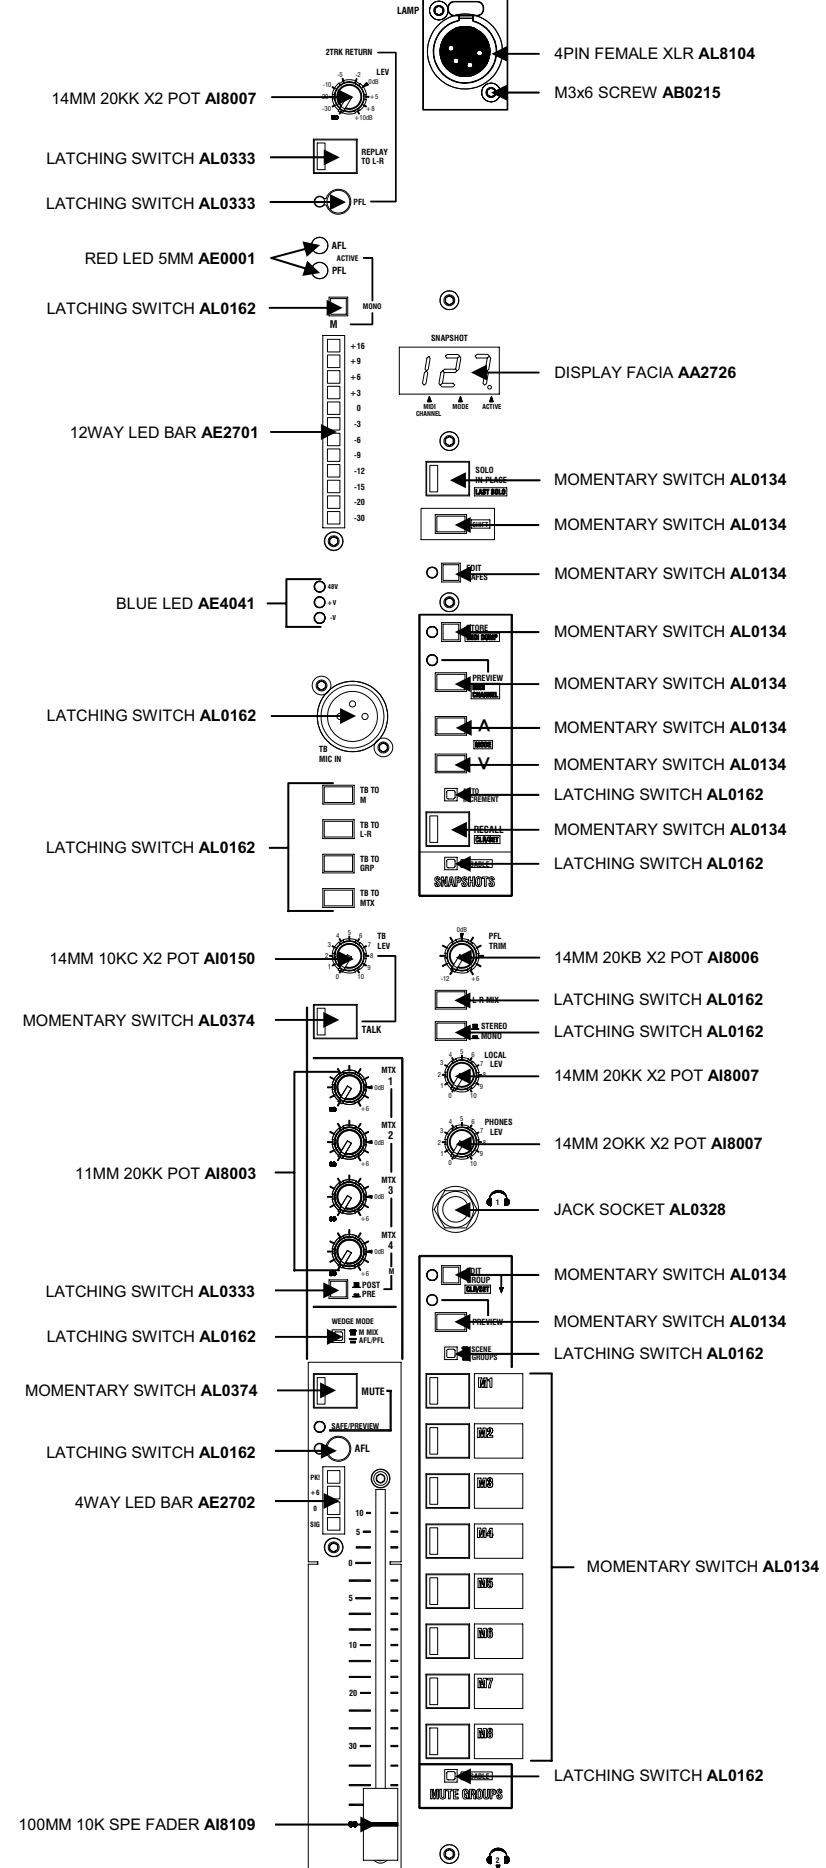

# GL4800 Surface Parts

### Buttons and Knobs

- WHITE RECT BUTTON AJ2962
- GREY RECT BUTTON AJ2865
- BLACK RECT BUTTON AJ3228
- WHITE SQUARE BUTTON AJ2960
- GREY SQUARE BUTTON AJ2864
- RED SQUARE BUTTON AJ2961
- WHITE ILLUM BUTTON AJ8107
- GREY ROUND BUTTON AJ3955
- GREY - GREY KNOB AJ2078A
- GREY - BLACK KNOB AJ6106A
- GREY - YELLOW KNOB AJ2079A
- GREY - RED KNOB AJ2074A
- GREY - BROWN KNOB AJ2080A
- GREY - GREEN KNOB (SHORT) AJ5712
- GREY - BLUE KNOB AJ2075A
- GREY - L/BLUE KNOB AJ2076A
- GREY - BLACK FADER KNOB AJ6278
- BLACK - WHITE FADER KNOB AJ3503
- L/BLUE - BLACK FADER KNOB AJ8081
- BLUE - WHITE FADER KNOB AJ6237
- YELLOW - BLACK FADER KNOB AJ8080
- RED - BLACK FADER KNOB AJ8079

# GL4800 Surface Parts

(GL4800-824B shown)