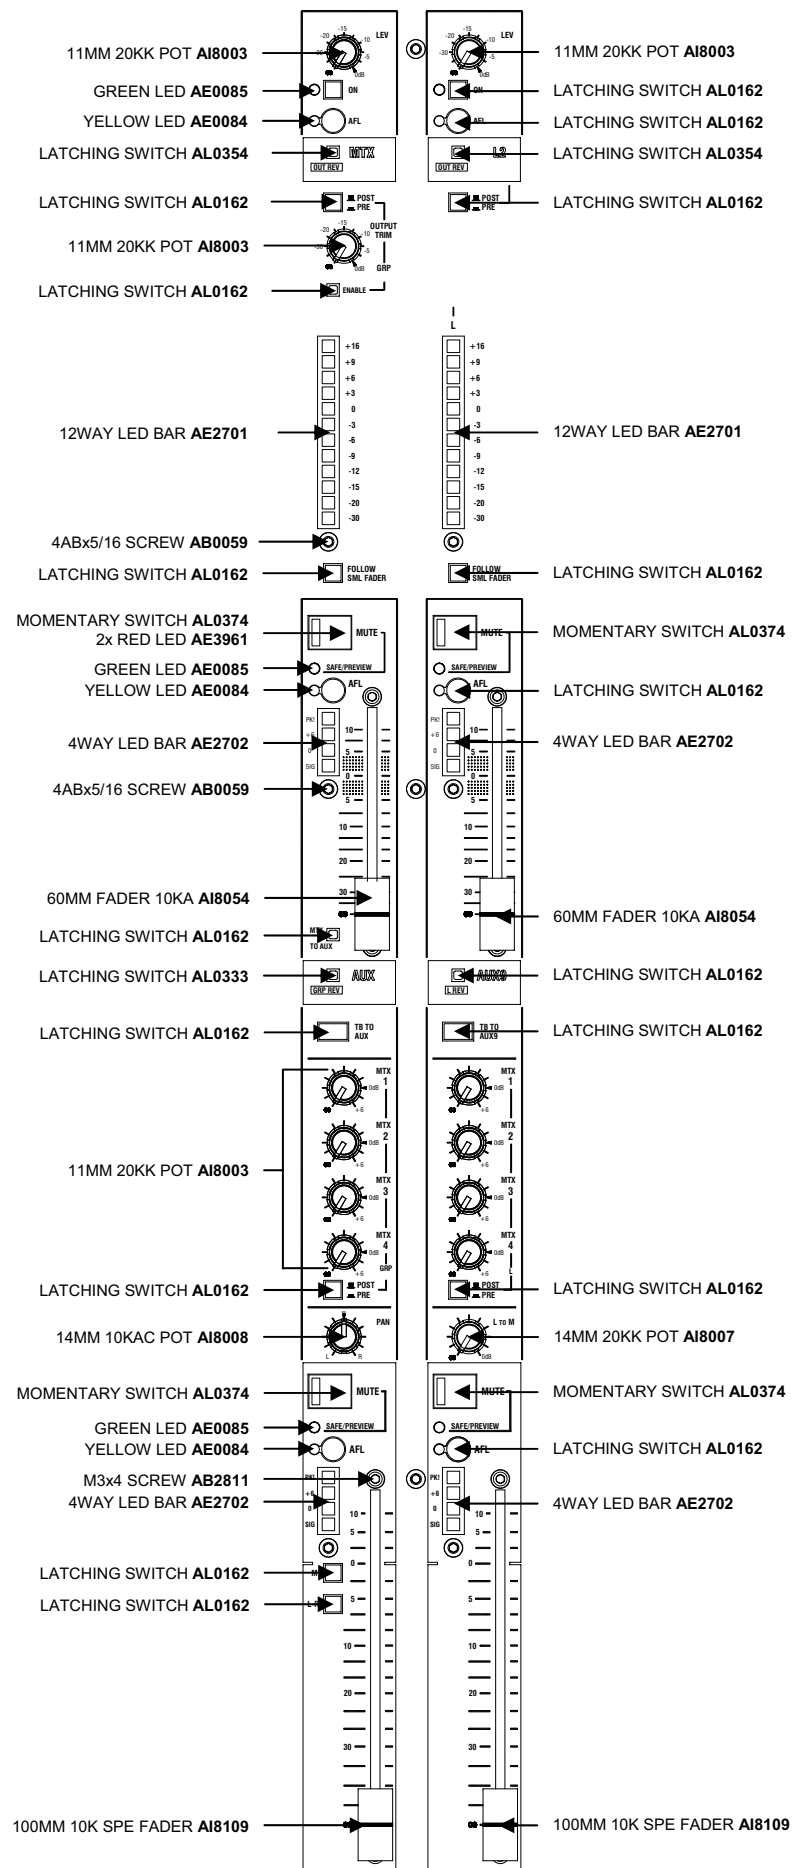

# GL4800 Surface Parts

### Buttons and Knobs

- WHITE RECT BUTTON AJ2962
- GREY RECT BUTTON AJ2865
- BLACK RECT BUTTON AJ3228
- WHITE SQUARE BUTTON AJ2960
- GREY SQUARE BUTTON AJ2864
- RED SQUARE BUTTON AJ2961
- WHITE ILLUM BUTTON AJ8107
- GREY ROUND BUTTON AJ3955
- GREY - GREY KNOB AJ2078A
- GREY - BLACK KNOB AJ6106A
- GREY - YELLOW KNOB AJ2079A
- GREY - RED KNOB AJ2074A
- GREY - BROWN KNOB AJ2080A
- GREY - GREEN KNOB (SHORT) AJ5712
- GREY - BLUE KNOB AJ2075A
- GREY - L/BLUE KNOB AJ2076A
- GREY - BLACK FADER KNOB AJ6278
- BLACK - WHITE FADER KNOB AJ3503
- L/BLUE - BLACK FADER KNOB AJ8081
- BLUE - WHITE FADER KNOB AJ6237
- YELLOW - BLACK FADER KNOB AJ8080
- RED - BLACK FADER KNOB AJ8079

# GL4800 Surface Parts

(GL4800-824B shown)