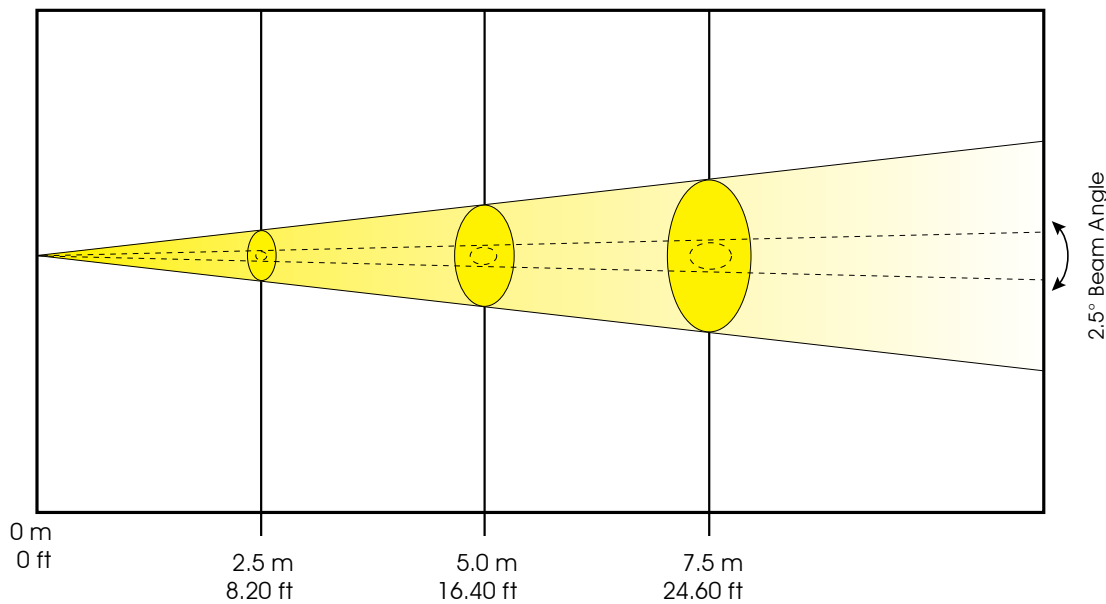

## TECHNICAL SPECIFICATIONS

- **DMX Channels:** 11/13/16  
 - 3 x DMX channel modes
- **Control:** 3-pin & 5-pin DMX
- **Dimmer:** Mechanical Dimmer 0-100%
- **Strobe:** Variable speed Shutter / Strobe
- **Pan/Tilt:** 540/630 x 265
- **Power Supply:** 120v-240V 50/60hz
- **Power Consumption:** 350W MAX
- **Lamp:** MSD Platinum 5R Philips
- **Lamp life:** 2,000hr
- **Lux:** 28,360 Lux / 2,634 fc @ 75'
- **Dimensions:** (LxWxH) 14.1" x 13.2" x 18.5 / 358 x 335 x 470 mm
- **Weight:** 34.2 lbs / 15.5 kg

## COLORS / GOBOS

- . 12 Dichroic Colors
- . 8 Rotating Replaceable Rotating / Indexing Gobos
- . Gobo Size 14mm OD / 8mm ID
- . 3 Facet Rotating Prism
- . Frost Filter (Hybrid Effect for Wash)

Colors

Rotating Gobos

## PHOTOMETRICS

### Standard 2.5° Beam Angle

$$\text{LUX} \times 0.0929 = \text{FC}$$

5207 FC / 56230 LUX    2635 FC / 28360 LUX    1680 FC / 18080 LUX

Beam Diameter

2.5° Beam Angle	Ø 0.65 m / Ø 2.13 ft	Ø 0.86 m / Ø 2.82 ft	Ø 1.06 m / Ø 3.50 ft
-----------------	----------------------	----------------------	----------------------