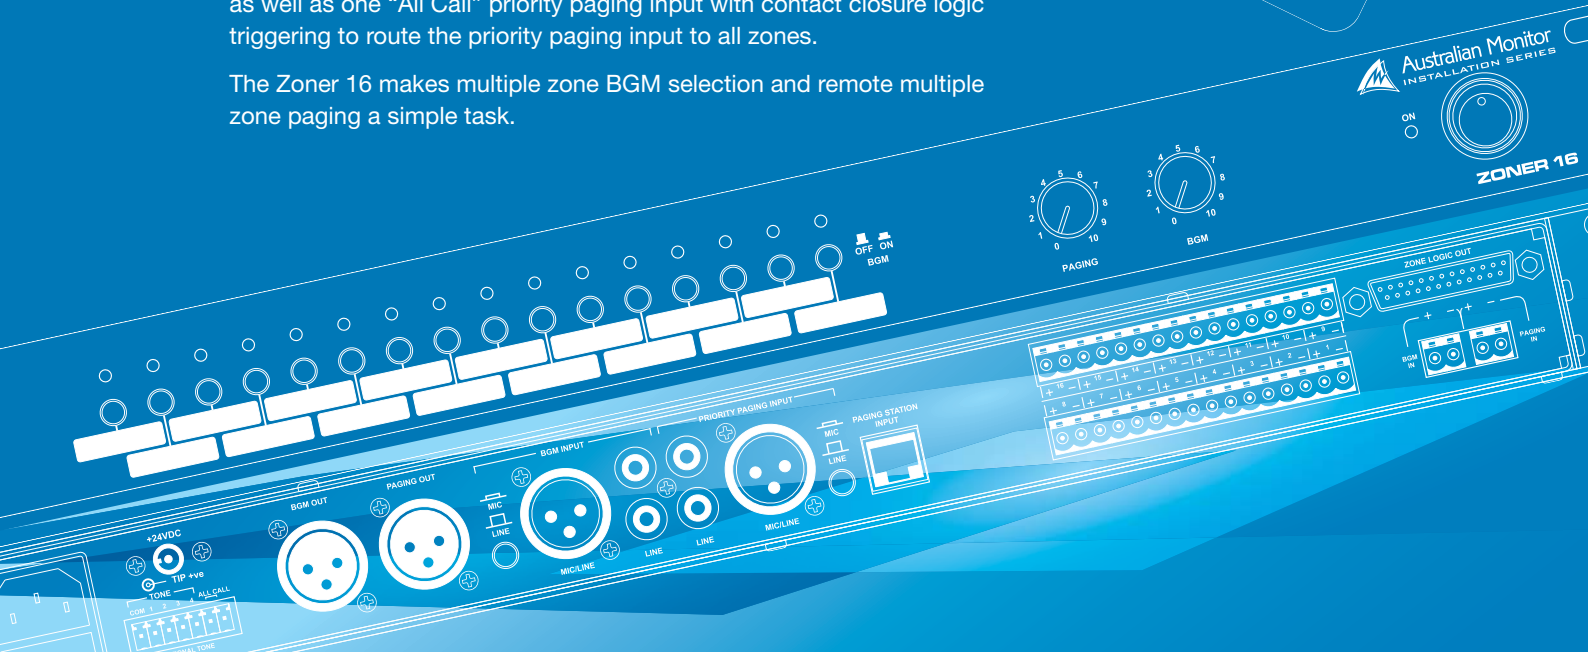

ZONER 16 OUTPUT SWITCHER

AT A GLANCE

- 16 zone output switcher
- Remote paging station available
- BGM selection available (when using a second amplifier)
- "ALL CALL" priority paging input
- Logic output per zone
- 24 VDC or AC mains operation
- Multi zone paging made simple

A MORE THOROUGH EXAMINATION

The Zoner 16 is the entry level AMIS zoning product. A simple 16 zone output switcher with much more – providing remote paging facility, zone BGM enable buttons, BGM LED indication per active zone, zone logic output and separate BGM and paging inputs.

The Zoner 16 provides support for one 16 zone remote paging station, as well as one "All Call" priority paging input with contact closure logic triggering to route the priority paging input to all zones.

The Zoner 16 makes multiple zone BGM selection and remote multiple zone paging a simple task.

ZONER 16

SPECIFICATIONS

OUTPUT SWITCHER

FREQUENCY RESPONSE	20Hz - 20kHz (+0, -3dB)
TOTAL HARMONIC DISTORTION	< 0.1% @ 1kHz
SIGNAL TO NOISE RATIO	> 90dB (all pots at centre position)
CROSSTALK BETWEEN CHANNELS	>70dB
SENSITIVITY (TRIM IN CENTRE)	Line Sens 0.775V, 0dBu Imp >100k RCA 200mV, -12dBu Imp 30kohm
MAX LEVEL IN	XLR mic -9dBu line >30dBu RCA >30dBu
MAX LEVEL OUT	+27dBu
MAX AMPLIFIER POWER INPUT	100V, 500W 70V, 350W 40Ω, 100W
OUTPUTS	Nominal Level 0dBu into 1kohm Imp 100ohm
ZONE LOGIC OUTPUT DRIVE	150MA (24V)
POWER INPUT	AC: 230V/50Hz or 115V/60Hz, 3 pin IEC320-C14 connector
POWER CONSUMPTION (MAX)	15 VA
FUSES	MAINS (115V) 120mA MAINS (230V) 63mA
DIMENSIONS H X W X D	44mm x 482mm x 182mm (1.75" x 19" x 7.2")
SHIPPING DIMENSIONS	90mm x 505mm x 270mm (3.5" x 19.9" x 10.6")
WEIGHT	Net 2.8kg (6.2lb) Shipping 3.8kg (8.4lb)