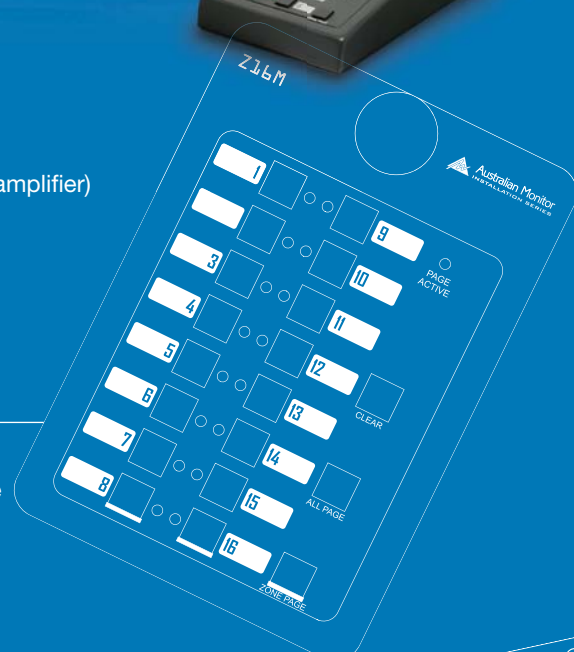

ZONER 16 OUTPUT SWITCHER

AT A GLANCE

- 16 zone output switcher
- Remote paging station available
- BGM selection available (when using a second amplifier)
- "ALL CALL" priority paging input
- Logic output per zone
- 24 VDC or AC mains operation
- Multi zone paging made simple

A MORE THOROUGH EXAMINATION

The Zoner 16 is the entry level AMIS zoning product. A simple 16 zone output switcher with much more – providing remote paging facility, zone BGM enable buttons, BGM LED indication per active zone, zone logic output and separate BGM and paging inputs.

The Zoner 16 provides support for one 16 zone remote paging station, as well as one "All Call" priority paging input with contact closure logic triggering to route the priority paging input to all zones.

The Zoner 16 makes multiple zone BGM selection and remote multiple zone paging a simple task.

ZONER 16

SPECIFICATIONS

OUTPUT SWITCHER

FREQUENCY RESPONSE	20Hz - 20kHz (+0, -3dB)
TOTAL HARMONIC DISTORTION	< 0.1% @ 1kHz
SIGNAL TO NOISE RATIO	> 90dB (all pots at centre position)
CROSSTALK BETWEEN CHANNELS	>70dB
SENSITIVITY (TRIM IN CENTRE)	Line Sens 0.775V, 0dBu Imp >100k RCA 200mV, -12dBu Imp 30kohm
MAX LEVEL IN	XLR mic -9dBu line >30dBu RCA >30dBu
MAX LEVEL OUT	+27dBu
MAX AMPLIFIER POWER INPUT	100V, 500W 70V, 350W 40Ω, 100W
OUTPUTS	Nominal Level 0dBu into 1kohm Imp 100ohm
ZONE LOGIC OUTPUT DRIVE	150MA (24V)
POWER INPUT	AC: 230V/50Hz or 115V/60Hz, 3 pin IEC320-C14 connector
POWER CONSUMPTION (MAX)	15 VA
FUSES	MAINS (115V) 120mA MAINS (230V) 63mA
DIMENSIONS H X W X D	44mm x 482mm x 182mm (1.75" x 19" x 7.2")
SHIPPING DIMENSIONS	90mm x 505mm x 270mm (3.5" x 19.9" x 10.6")
WEIGHT	Net 2.8kg (6.2lb) Shipping 3.8kg (8.4lb)