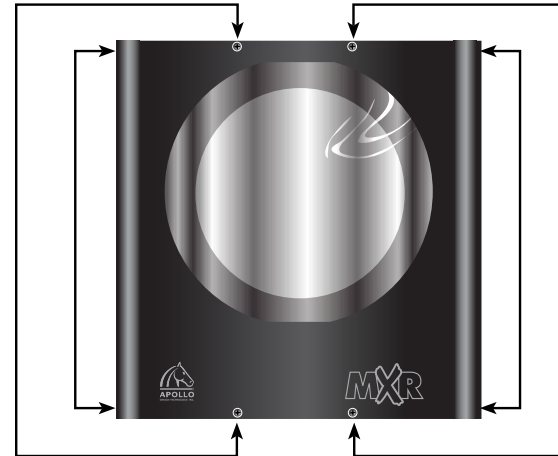

[Remote Reset Control]

- From the “home” display press the “MENU” button once and the “DOWN” button three times. This will cause the MXR to enter the reset mode.
- With “rSt” in the display press the “MENU” button.
- Select “no” when remote reset of the MXR is not available.
- Select “YES” when remote reset is available.
- With “YES” in the display press the “MENU” button.
- When “000” appears in the display window enter a valid DMX address chosen to control remote reset. When this DMX channel is raised to 100% for more than 1 second, the MXR will reset.

[Factory Defaults]

- Factory default settings for the DMX address are “001”.
- Factory default settings for the fan speed are “_2_”, medium.
- Factory default settings for the gel string speed are “_2_”, medium.
- Factory default settings for reset are “no”.
- Default address for reset is “000”.

[Manual Reset]

- To manually reset the MXR, press both “UP” and “Down” at the same time for 4 seconds.

[Gel String Information]

- The scroller is shipped with the gel string installed at Apollo Design Technology, Inc. Should you need to change a gel string please follow instructions.
- Use only MXR gel string sets sold by Apollo. Color mismatch will occur if other strings are used.

- The MXR has been designed for easy installation and removal of gel string assembly.
- To load the gel string into the scroller, stand the scroller on a flat surface facing you.
  BE SURE THE POWER IS DISCONNECTED.

Remove eight Philips Head screws to detach front cover from the MXR.