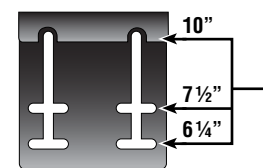

- Adjust the 4 mounting tabs to fit the gel frame brackets on the lighting fixture.
- Indents in the mounting bracket slot are provided to aid positioning for common frame sizes, 6 1/4, 7 1/2 and 10 inch.
- A safety cable is provided with each MXR. Be certain to attach the safety to a pipe or truss supporting the lighting fixture.
- Do not apply power to a lighting fixture without first powering up the MXR. If power is not applied first to the MXR, heat from the lighting fixture will cause damage to the MXR and the gel strings.