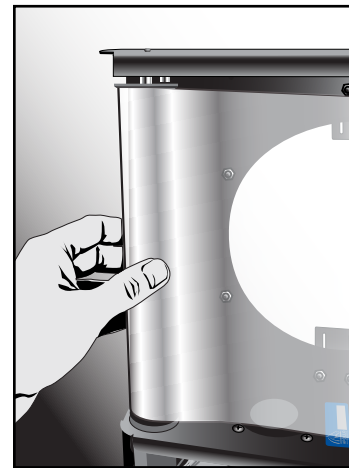

[Get String Loading And Unloading]

- Grasp a gel roller with one hand.
- Push the gel roller towards the top of the MXR.
- Remove excess slack from gel string by holding either roller and gently turning the other roller in the opposite direction. Close cover and insert eight screws. Apply power and ensure the gel string is positioned between the front cover and the cooling fan for proper ventilation.