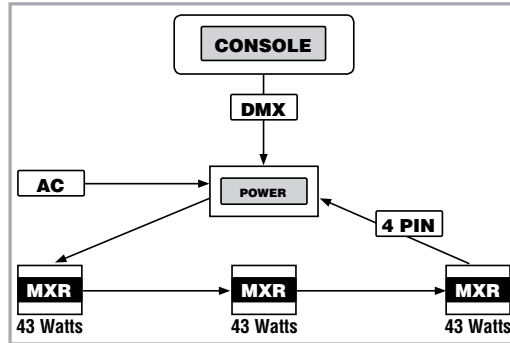

[Introduction]

The MXR from Apollo is designed to be among the most reliable and affordable color mixing scrollers available today. The MXR puts a new twist on two-string color mixing with innovative color selection and frame sequence maximizing the useful colors.

The MXR is designed to give years of trouble-free use, providing it is used in accordance with the instructions detailed in this manual. If you should experience any problems that fall outside of the scope of this manual, contact the selling dealer for further details.

If the selling dealer is unable to satisfy your servicing needs, contact Apollo directly for technical support. The contact information is listed on the back of this manual.

[Quick Start]

Connect MXR's source to an Apollo Smart Power™ power supply or compatible unit. Five MXR's can be run from a Smart Power 200W; ten MXR's can be run from a Smart Power 400W, and fifteen MXR's can be run from a Smart Power 600W. Each MXR requires 43 watts of power.

⚠ Wybron Coloram II or Wybron IT power supplies are not compatible and cannot be used.

Serious damage to the MXR will occur if these power supplies are used. Damages caused by an incompatible power supply are not covered by the warranty.

⚠ Do not apply power to a lighting fixture without first powering up the MXR. If power is not applied first to the MXR, heat from the lighting fixture will cause damage to the MXR and the gel strings.

- Connect Apollo 4 pin scroller cable from the power supply to the first MXR. Continue connecting up to three MXR's on a circuit.
- Connect the last MXR back to the power supply.
- Connect Apollo 5 pin DMX cable to the power supply.
- Plug the power supply in to the appropriate line voltage.
- The MXR's will complete a homing sequence.
- Address each MXR with a valid DMX value. Remember that the MXR requires 3 DMX channels.
- Check for control of the MXR from the lighting console.

APOLLO		FRONT STRING % Channel	BACK STRING % Channel 2	ROSCO	FRONT STRING % Channel 1	BACK STRING % Channel 2	LEE	FRONT STRING % Channel 1	BACK STRING % Channel 2
Number	Name			Number			Number		
AP8200	Scandalous Scarlet	16	16	R60	58	60	L165	44	79
AP8250	Vixen Red	13	9	R360	58	60	L166	23	18
AP8300	Diva Red	6	9	R61	58	60	L169	58	50
AP8310	Cherry Lewis	7	11	R361	46	73	L170	44	58
AP8320	Tasty Apple Red	6	4	R62	58	60	L172	63	90
AP8350	Bludgeon Red	100	45	R362	54	63	L174	50	67
AP8400	Lipstick Red	10	20	R63	58	60	L176	45	26
AP8430	Front Rose	21	21	R363	69	60	L179	54	8
AP8450	Spanked Pink	43	35	R64	50	73	L180	13	77
AP8500	Tease Pink	43	39	R364	46	73	L181	0	50
AP8530	Pink Pong	47	41	R65	54	73	L182	7	12
AP8550	Bit of Pink	54	43	R365	54	63	L183	69	94
AP8600	Cotton Candy Pink	56	43	R66	64	60	L192	34	32
AP8630	VI Pink	37	36	R366	58	73	L193	34	22
AP8650	In the Pink	31	49	R67	50	77	L194	39	63
AP8680	Pinkerbell	58	45	R367	46	77	L195	45	100
AP8700	Tickled Pink	53	52	R68	29	91	L196	49	77
AP8730	Screamin' Pink	22	37	R368	-	-	L197	38	76
AP8750	Hot Pink	6	51	R69	58	97	L198	28	100
AP8800	Sassy Pink	26	54	R369	54	89	L199	18	82
AP8840	Ruby Slippers	6	27	R70	58	73	L322	77	77
AP8850	Apollo Magenta	6	35	R370	78	91	L323	77	85
AP8900	Passion Pink	6	57	R71	58	77	L325	88	96
				R371	50	69	L327	96	96
				R72	58	73	L328	16	52
				R372	54	63	L332	7	38
				R73	74	81	L341	44	49
				R373	58	56	L343	13	77
				R74	23	97	L344	39	67
				R374	74	89	L345	28	63
				R75	58	97	L352	50	80
				R375	-	-	L353	58	75
				R76	54	97	L354	74	84
				R376	54	81	L363	18	91
				R77	39	97	L366	45	71
				R377	39	100	L441	50	17
				R78	39	73	L442	60	29
				R378	29	77	L443	64	37
				R79	23	97	L444	69	41
				R80	64	100	L701	12	75
				R81	69	100	L702	54	58
				R381	-	-	L704	45	58
				R82	46	100	L707	7	100
				R382	23	100	L708	49	64
				R83	46	100	L709	48	63
				R383	39	100	L711	45	66
				R84	50	100	L712	34	75
				R384	35	100	L713	6	89