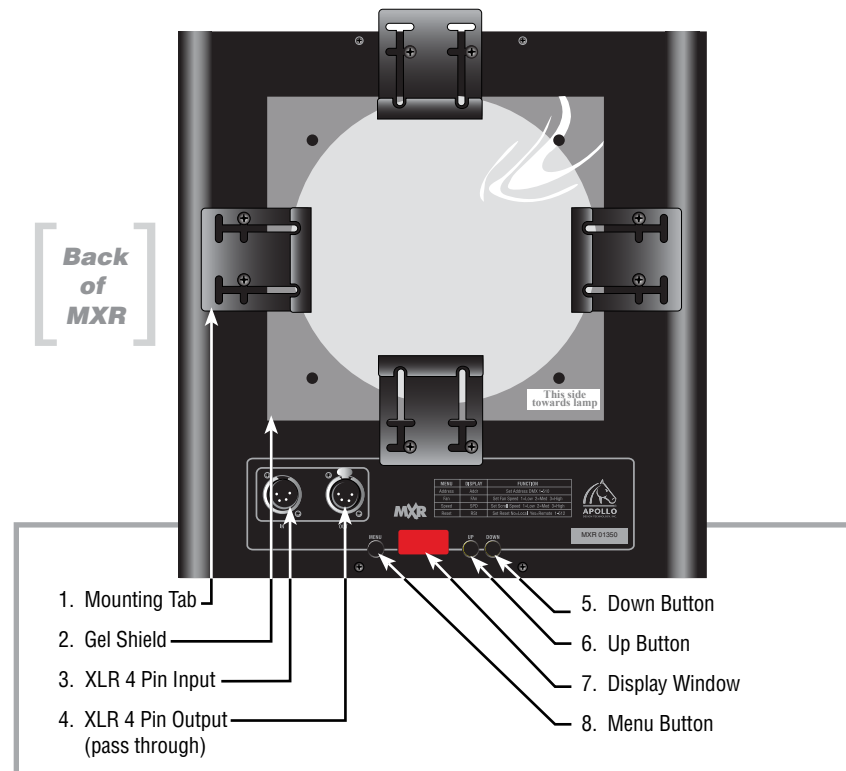

[Using the MXR]

[Adjusting The Mounting Tabs]

- Adjust the 4 mounting tabs to fit the gel frame brackets on the lighting fixture.
- Indents in the mounting bracket slot are provided to aid positioning for common frame sizes, 6 1/4, 7 1/2 and 10 inch.
- A safety cable is provided with each MXR. Be certain to attach the safety to a pipe or truss supporting the lighting fixture.
- Do not apply power to a lighting fixture without first powering up the MXR. If power is not applied first to the MXR, heat from the lighting fixture will cause damage to the MXR and the gel strings.