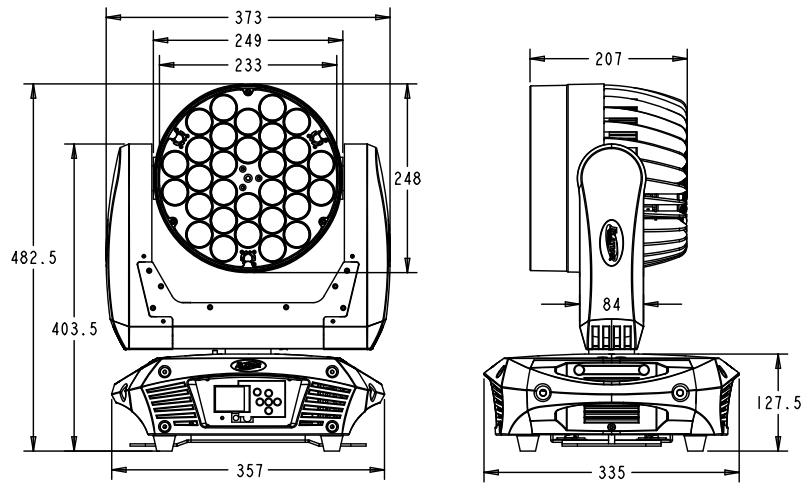

Platinum Wash LED Zoom

Platinum Wash LED Zoom Dimensions

The Platinum Wash LED Zoom by Elation Professional is high power wash moving head featuring 30 x 10 watt RGBW CREE LEDs. This unit is optimized to provide an estimated 50,000 hours LED life and is equipped with a 300 watt quad color LED system that is comparable to a 575 watt wash. The Platinum Wash LED Zoom is powerful, compact and energy efficient. Control data input is via 3 pin or 5 pin DMX data first in and out cables.

FEATURES

- High power wash moving head with zoom
- 300W quad color LED system comparable to 575 wash
- Platinum series style base / touch screen display
- 11° – 50° zoom
- Pan/Tilt: 540/630 x 265
- EWDMXR built in

TECHNICAL SPECIFICATIONS

- **DMX Channels:** 3 DMX Modes
- 14/12/15 Channels DMX
- **Control:** 3 & 5-pin DMX
- **Dimmer:** Electronic
- **Strobe:** Electronic
- **Power Supply:** 120v-240V 50/60hz
- **Power Consumption:** 360W MAX
- **Fuse:** 3.5A @120v
- **Lux:** 1,672 lux / 155fc @ 16'
- **Lamp:** 30 x 10Watt RGBW CREE LED's
- **LED life:** 50,000 Hour Solid State LED Lamp
- **Dimensions:** (L xWxH) 14" x 13.2" x 19"
/ 355.6 x 335.28 x 482.6 mm
- **Weight:** 35.5 lbs / 16.1 kgs

Beam Diameter

36.5° Beam Angle	Ø 1.65 m / Ø 5.41 ft	Ø 3.30 m / Ø 10.83 ft	Ø 4.95 m / Ø 16.24 ft
50° Field Angle	Ø 2.35 m / Ø 7.71 ft	Ø 4.70 m / Ø 15.42 ft	Ø 7.05 m / Ø 23.13 ft

Platinum Wash LED Zoom

DMX TRAITS