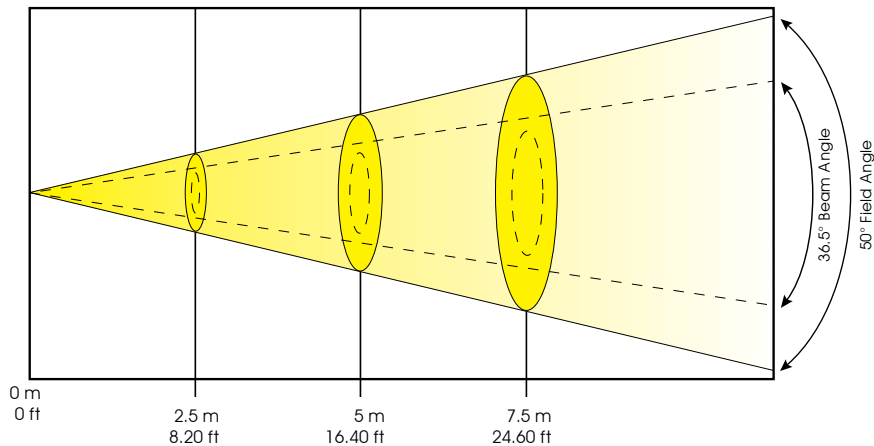

TECHNICAL SPECIFICATIONS

- **DMX Channels:** 3 DMX Modes
- 14/12/15 Channels DMX
- **Control:** 3 & 5-pin DMX
- **Dimmer:** Electronic
- **Strobe:** Electronic
- **Power Supply:** 120v-240V 50/60hz
- **Power Consumption:** 360W MAX
- **Fuse:** 3.5A @120v
- **Lux:** 1,672 lux / 155fc @ 16'
- **Lamp:** 30 x 10Watt RGBW CREE LED's
- **LED life:** 50,000 Hour Solid State LED Lamp
- **Dimensions:** (L xWxH) 14" x 13.2" x 19"
/ 355.6 x 335.28 x 482.6 mm
- **Weight:** 35.5 lbs / 16.1 kgs

Standard 11° Beam Angle, 22° Field Angle

LUX x 0.0929 = FC

R	150 FC / 1601 LUX	42 FC / 455 LUX	20 FC / 216 LUX
G	201 FC / 2165 LUX	54 FC / 586 LUX	26 FC / 276 LUX
B	30 FC / 320 LUX	10 FC / 110 LUX	5 FC / 52 LUX
W	256 FC / 2761 LUX	53 FC / 575 LUX	33 FC / 351 LUX
Full	590 FC / 6350 LUX	153 FC / 1672 LUX	72 FC / 774 LUX

Beam Diameter

11° Beam Angle	Ø 0.48 m / Ø 1.57 ft	Ø 0.96 m / Ø 3.15 ft	Ø 1.44 m / Ø 4.72 ft
22° Field Angle	Ø 1.00 m / Ø 3.28 ft	Ø 2.00 m / Ø 6.56 ft	Ø 3.00 m / Ø 9.84 ft

Maximum Zoom (FULL) 36.5° Beam Angle, 50° Field Angle

Beam Diameter

36.5° Beam Angle	Ø 1.65 m / Ø 5.41 ft	Ø 3.30 m / Ø 10.83 ft	Ø 4.95 m / Ø 16.24 ft
50° Field Angle	Ø 2.35 m / Ø 7.71 ft	Ø 4.70 m / Ø 15.42 ft	Ø 7.05 m / Ø 23.13 ft

Platinum Wash LED Zoom

DMX TRAITS