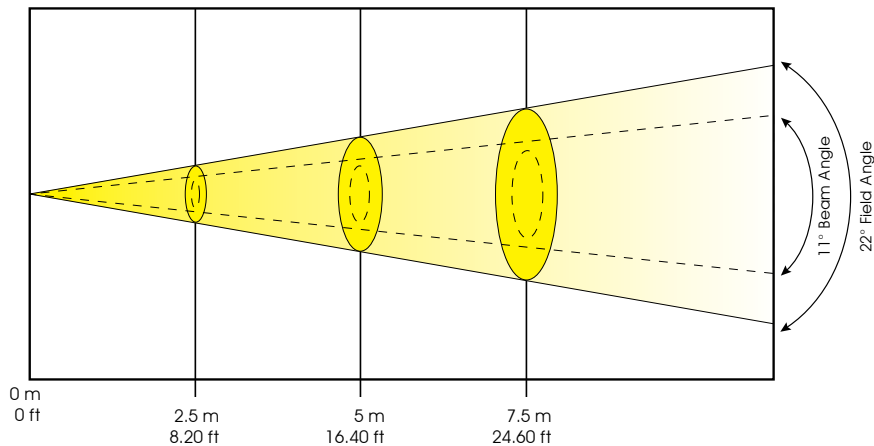

TECHNICAL SPECIFICATIONS

- **DMX Channels:** 3 DMX Modes
- 14/12/15 Channels DMX
- **Control:** 3 & 5-pin DMX
- **Dimmer:** Electronic
- **Strobe:** Electronic
- **Power Supply:** 120v-240V 50/60hz
- **Power Consumption:** 360W MAX
- **Fuse:** 3.5A @120v
- **Lux:** 1,672 lux / 155fc @ 16'
- **Lamp:** 30 x 10Watt RGBW CREE LED's
- **LED life:** 50,000 Hour Solid State LED Lamp
- **Dimensions:** (L xWxH) 14" x 13.2" x 19"
/ 355.6 x 335.28 x 482.6 mm
- **Weight:** 35.5 lbs / 16.1 kgs

Standard 11° Beam Angle, 22° Field Angle

LUX x 0.0929 = FC

R	150 FC / 1601 LUX	42 FC / 455 LUX	20 FC / 216 LUX
G	201 FC / 2165 LUX	54 FC / 586 LUX	26 FC / 276 LUX
B	30 FC / 320 LUX	10 FC / 110 LUX	5 FC / 52 LUX
W	256 FC / 2761 LUX	53 FC / 575 LUX	33 FC / 351 LUX
Full	590 FC / 6350 LUX	153 FC / 1672 LUX	72 FC / 774 LUX

Beam Diameter

11° Beam Angle	Ø 0.48 m / Ø 1.57 ft	Ø 0.96 m / Ø 3.15 ft	Ø 1.44 m / Ø 4.72 ft
22° Field Angle	Ø 1.00 m / Ø 3.28 ft	Ø 2.00 m / Ø 6.56 ft	Ø 3.00 m / Ø 9.84 ft

Maximum Zoom (FULL) 36.5° Beam Angle, 50° Field Angle

Beam Diameter

36.5° Beam Angle	Ø 1.65 m / Ø 5.41 ft	Ø 3.30 m / Ø 10.83 ft	Ø 4.95 m / Ø 16.24 ft
50° Field Angle	Ø 2.35 m / Ø 7.71 ft	Ø 4.70 m / Ø 15.42 ft	Ø 7.05 m / Ø 23.13 ft

Platinum Wash LED Zoom

DMX TRAITS