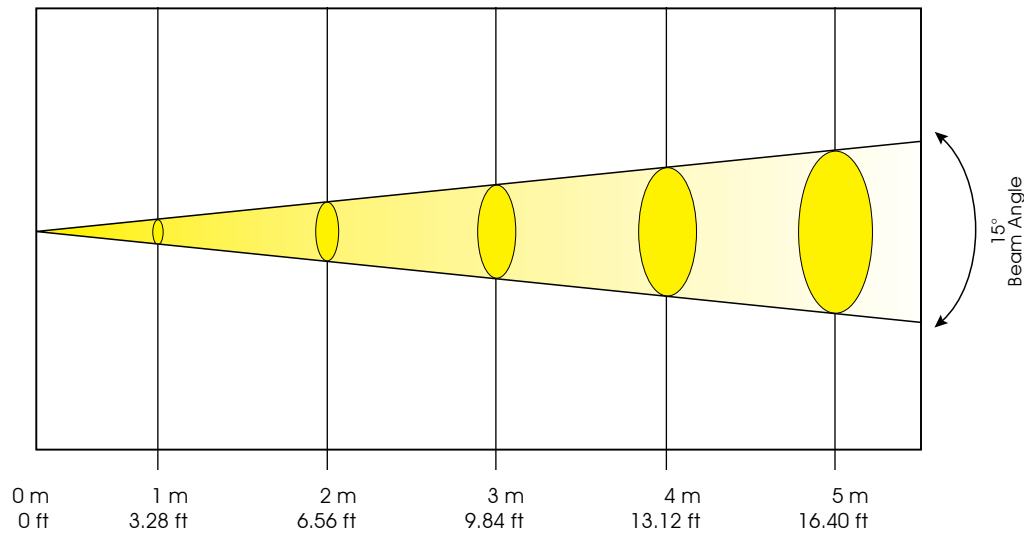

TECHNICAL SPECIFICATIONS

- **DMX Channels:** 3 DMX modes: 4, 5, & 7
- **Control:** USITT DMX-512, 3 pin XLR data input & output
- **Dimmer:** Master Dimmer (7 ch mode)
- **Strobe:** Yes
- **IP Rating:** IP 20
- **Power Supply:** 100 - 240v, 50/60Hz
- **Power Consumption:** 280W
- **Ballast:** Electronic
- **Cable / Plug Type:** IEC input only
- **Approvals:** CE Approved
- **Lamp:** 90x 3W CREE XP-E LED - 18x Red, 24x Green, 24x Blue, 24x White
- **Lamp Life:** 50,000 hrs. life
- **Lux:** 11800 Lux @ 3M @ Full
- **Dimensions:** (L x W x H) 9.25" x 11.75" x 10.5" / 234 x 299 x 265mm
- **Weight:** 18 lbs / 7.9 kg
- **Rigging:** Split Yoke Bracket / safety and data cable optional

COLORS

- 90x 3W CREE XP-E LED - 18x Red, 24x Green, 24x Blue, 24x White
- RGB Wcolor mixing
- Smooth Color Mixing Flicker Free

PHOTOMETRICS

Arena Par Zoom Photometric Beam Angle Data

15° Standard Beam Angle

LUX x 0.0929 = FC

R (18)	1,937 FC / 20,856 LUX	484 FC / 5,214 LUX	215 FC / 2,317 LUX	121 FC / 1,304 LUX	77 FC / 834 LUX
G (24)	3,206 FC / 34,519 LUX	801 FC / 8,630 LUX	356 FC / 3,835 LUX	200 FC / 2,157 LUX	128 FC / 1,381 LUX
B(24)	718 FC / 7,734 LUX	179 FC / 1,934 LUX	80 FC / 859 LUX	45 FC / 483 LUX	29 FC / 309 LUX
W (24)	4,920 FC / 52,967 LUX	1,230 FC / 13,242 LUX	547 FC / 5,885 LUX	307 FC / 3,310 LUX	197 FC / 2,119 LUX
All (90)	9,865 FC / 106,197 LUX	2,466 FC / 26,549 LUX	1,096 FC / 11,800 LUX	616 FC / 6,637 LUX	395 FC / 4,248 LUX