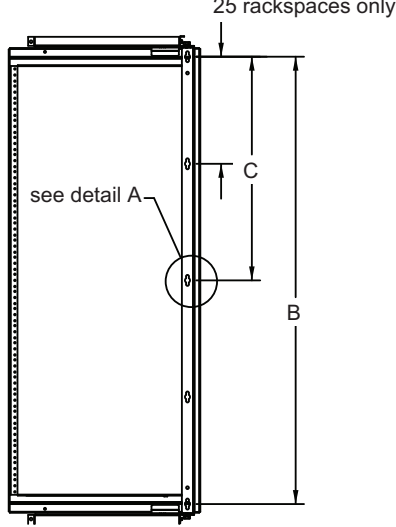

## Architects' and Engineers' Specifications

EIA compliant 19" wall-mount swing gate rack shall be Middle Atlantic Products model number SFR-\_\_-\_\_ (refer to chart). Overall height shall be \_\_\_\_\_" (refer to chart), useable rack height shall be \_\_\_\_\_" (refer to chart), maximum depth shall be \_\_\_\_\_" (refer to drawing), useable depth shall be \_\_\_\_\_" (refer to drawing). Weight capacity shall be 100 lbs. SFR shall be constructed of the following materials: backpan shall be 14-gauge steel with durable black powder coat finish, rackrail shall be 11-gauge steel rackrail with tapped 10-32 mounting holes in universal EIA spacing with black e-coat finish and marked rackspace. SFR shall be RoHS EU Directive 2002/95/EC compliant. SFR shall be warranted to be free from defects in material and workmanship under normal use and conditions for the lifetime of the rack.

# SFR Series Basic Dimensions

REAR VIEW

FRONT VIEW

All dimensions in inches unless otherwise noted [All dimensions in brackets are in millimeters]

Part #	Useable Height A	Distance between top and bottom mounting holes B	Distance between top and middle mounting holes C	Overall Height D	Bracket Mounting Hole Distance E
SFR-12-18	21.06 [535]	23.00 [584]	11.50 [292]	27.22 [692]	26.07 [662]
SFR-20-18	35.06 [891]	37.00 [940]	18.50 [470]	41.22 [1047]	40.07 [1018]
SFR-25-18	43.81 [1113]	45.75 [1162]	22.88 [581]	49.97 [1269]	48.82 [1240]
SFR-12-24	21.06 [535]	23.00 [584]	11.50 [292]	27.22 [692]	26.07 [662]
SFR-20-24	35.06 [891]	37.00 [940]	18.50 [470]	41.22 [1047]	40.07 [1018]
SFR-25-24	43.81 [1113]	45.75 [1162]	22.88 [581]	49.97 [1269]	48.82 [1240]