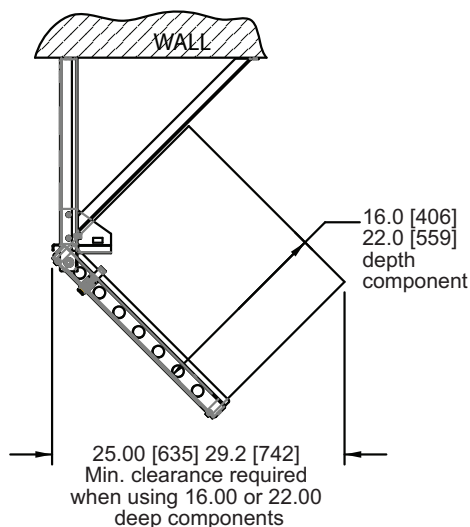

## Features

- Open wall mount design allows equipment to swing out, greatly simplifying wiring tasks
- Innovative 90° "positive stop" design facilitates punching down while fully open
- 18" useable equipment depth
- 100 lb. weight capacity
- Durable black powder coat finish

## Architects' and Engineers' Specifications

EIA compliant 19" wall-mount swing gate rack shall be Middle Atlantic Products model number SFR-\_\_-\_\_ (refer to chart). Overall height shall be \_\_\_\_\_" (refer to chart), useable rack height shall be \_\_\_\_\_" (refer to chart), maximum depth shall be \_\_\_\_\_" (refer to drawing), useable depth shall be \_\_\_\_\_" (refer to drawing). Weight capacity shall be 100 lbs. SFR shall be constructed of the following materials: backpan shall be 14-gauge steel with durable black powder coat finish, rackrail shall be 11-gauge steel rackrail with tapped 10-32 mounting holes in universal EIA spacing with black e-coat finish and marked rackspace. SFR shall be RoHS EU Directive 2002/95/EC compliant. SFR shall be warranted to be free from defects in material and workmanship under normal use and conditions for the lifetime of the rack.

# SFR Series Basic Dimensions

REAR VIEW

FRONT VIEW

All dimensions in inches unless otherwise noted [All dimensions in brackets are in millimeters]

Part #	Useable Height A	Distance between top and bottom mounting holes B	Distance between top and middle mounting holes C	Overall Height D	Bracket Mounting Hole Distance E
SFR-12-18	21.06 [535]	23.00 [584]	11.50 [292]	27.22 [692]	26.07 [662]
SFR-20-18	35.06 [891]	37.00 [940]	18.50 [470]	41.22 [1047]	40.07 [1018]
SFR-25-18	43.81 [1113]	45.75 [1162]	22.88 [581]	49.97 [1269]	48.82 [1240]
SFR-12-24	21.06 [535]	23.00 [584]	11.50 [292]	27.22 [692]	26.07 [662]
SFR-20-24	35.06 [891]	37.00 [940]	18.50 [470]	41.22 [1047]	40.07 [1018]
SFR-25-24	43.81 [1113]	45.75 [1162]	22.88 [581]	49.97 [1269]	48.82 [1240]

45° OPEN POSITION

MAX. OPEN POSITION

CLOSED POSITION