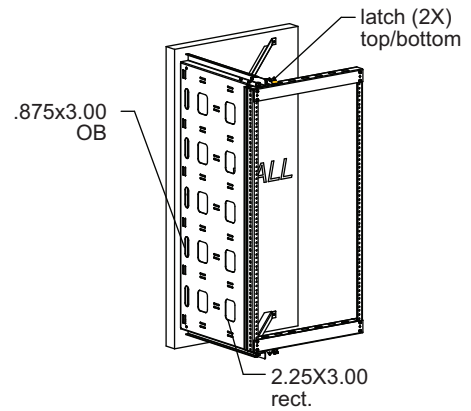

## Architects' and Engineers' Specifications

EIA compliant 19" wall-mount swing gate rack shall be Middle Atlantic Products model number SFR-\_\_-\_\_ (refer to chart). Overall height shall be \_\_\_\_\_" (refer to chart), useable rack height shall be \_\_\_\_\_" (refer to chart), maximum depth shall be \_\_\_\_\_" (refer to drawing), useable depth shall be \_\_\_\_\_" (refer to drawing). Weight capacity shall be 100 lbs. SFR shall be constructed of the following materials: backpan shall be 14-gauge steel with durable black powder coat finish, rackrail shall be 11-gauge steel rackrail with tapped 10-32 mounting holes in universal EIA spacing with black e-coat finish and marked rackspace. SFR shall be RoHS EU Directive 2002/95/EC compliant. SFR shall be warranted to be free from defects in material and workmanship under normal use and conditions for the lifetime of the rack.

# SFR Series Basic Dimensions

REAR VIEW

FRONT VIEW

All dimensions in inches unless otherwise noted [All dimensions in brackets are in millimeters]

Part #	Useable Height A	Distance between top and bottom mounting holes B	Distance between top and middle mounting holes C	Overall Height D	Bracket Mounting Hole Distance E
SFR-12-18	21.06 [535]	23.00 [584]	11.50 [292]	27.22 [692]	26.07 [662]
SFR-20-18	35.06 [891]	37.00 [940]	18.50 [470]	41.22 [1047]	40.07 [1018]
SFR-25-18	43.81 [1113]	45.75 [1162]	22.88 [581]	49.97 [1269]	48.82 [1240]
SFR-12-24	21.06 [535]	23.00 [584]	11.50 [292]	27.22 [692]	26.07 [662]
SFR-20-24	35.06 [891]	37.00 [940]	18.50 [470]	41.22 [1047]	40.07 [1018]
SFR-25-24	43.81 [1113]	45.75 [1162]	22.88 [581]	49.97 [1269]	48.82 [1240]