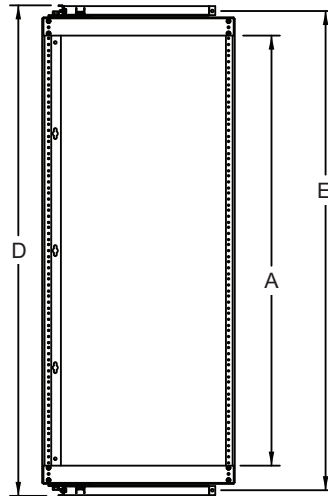

## Architects' and Engineers' Specifications

EIA compliant 19" wall-mount swing gate rack shall be Middle Atlantic Products model number SFR-\_\_-\_\_ (refer to chart). Overall height shall be \_\_\_\_\_" (refer to chart), useable rack height shall be \_\_\_\_\_" (refer to chart), maximum depth shall be \_\_\_\_\_" (refer to drawing), useable depth shall be \_\_\_\_\_" (refer to drawing). Weight capacity shall be 100 lbs. SFR shall be constructed of the following materials: backpan shall be 14-gauge steel with durable black powder coat finish, rackrail shall be 11-gauge steel rackrail with tapped 10-32 mounting holes in universal EIA spacing with black e-coat finish and marked rackspace. SFR shall be RoHS EU Directive 2002/95/EC compliant. SFR shall be warranted to be free from defects in material and workmanship under normal use and conditions for the lifetime of the rack.

# SFR Series Basic Dimensions

REAR VIEW

FRONT VIEW

All dimensions in inches unless otherwise noted [All dimensions in brackets are in millimeters]

Part #	Useable Height A	Distance between top and bottom mounting holes B	Distance between top and middle mounting holes C	Overall Height D	Bracket Mounting Hole Distance E
SFR-12-18	21.06 [535]	23.00 [584]	11.50 [292]	27.22 [692]	26.07 [662]
SFR-20-18	35.06 [891]	37.00 [940]	18.50 [470]	41.22 [1047]	40.07 [1018]
SFR-25-18	43.81 [1113]	45.75 [1162]	22.88 [581]	49.97 [1269]	48.82 [1240]
SFR-12-24	21.06 [535]	23.00 [584]	11.50 [292]	27.22 [692]	26.07 [662]
SFR-20-24	35.06 [891]	37.00 [940]	18.50 [470]	41.22 [1047]	40.07 [1018]
SFR-25-24	43.81 [1113]	45.75 [1162]	22.88 [581]	49.97 [1269]	48.82 [1240]

45° OPEN POSITION

MAX. OPEN POSITION

CLOSED POSITION