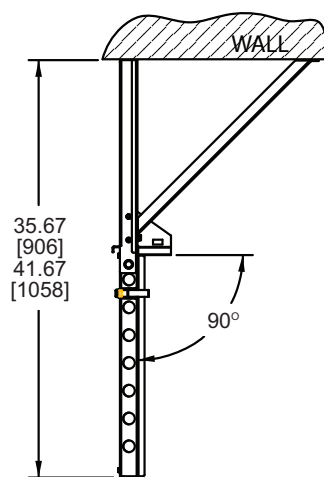

## Architects' and Engineers' Specifications

EIA compliant 19" wall-mount swing gate rack shall be Middle Atlantic Products model number SFR-\_\_-\_\_ (refer to chart). Overall height shall be \_\_\_\_\_" (refer to chart), useable rack height shall be \_\_\_\_\_" (refer to chart), maximum depth shall be \_\_\_\_\_" (refer to drawing), useable depth shall be \_\_\_\_\_" (refer to drawing). Weight capacity shall be 100 lbs. SFR shall be constructed of the following materials: backpan shall be 14-gauge steel with durable black powder coat finish, rackrail shall be 11-gauge steel rackrail with tapped 10-32 mounting holes in universal EIA spacing with black e-coat finish and marked rackspace. SFR shall be RoHS EU Directive 2002/95/EC compliant. SFR shall be warranted to be free from defects in material and workmanship under normal use and conditions for the lifetime of the rack.

# SFR Series Basic Dimensions

REAR VIEW

FRONT VIEW

All dimensions in inches unless otherwise noted [All dimensions in brackets are in millimeters]

Part #	Useable Height A	Distance between top and bottom mounting holes B	Distance between top and middle mounting holes C	Overall Height D	Bracket Mounting Hole Distance E
SFR-12-18	21.06 [535]	23.00 [584]	11.50 [292]	27.22 [692]	26.07 [662]
SFR-20-18	35.06 [891]	37.00 [940]	18.50 [470]	41.22 [1047]	40.07 [1018]
SFR-25-18	43.81 [1113]	45.75 [1162]	22.88 [581]	49.97 [1269]	48.82 [1240]
SFR-12-24	21.06 [535]	23.00 [584]	11.50 [292]	27.22 [692]	26.07 [662]
SFR-20-24	35.06 [891]	37.00 [940]	18.50 [470]	41.22 [1047]	40.07 [1018]
SFR-25-24	43.81 [1113]	45.75 [1162]	22.88 [581]	49.97 [1269]	48.82 [1240]

45° OPEN POSITION

MAX. OPEN POSITION

CLOSED POSITION