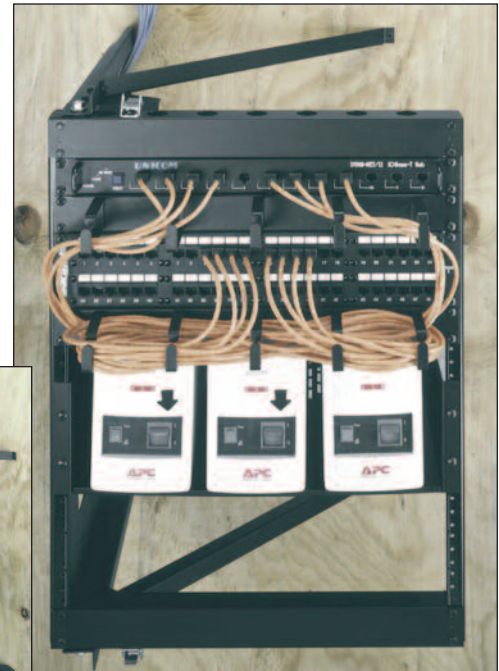

# SFR Series Swing Frame Wall Racks

EIA/TIA Compliant

The SFR Series open swing frame wall rack provides easy and economical rear equipment access

## Features

- Open wall mount design allows equipment to swing out, greatly simplifying wiring tasks
- Innovative 90° "positive stop" design facilitates punching down while fully open
- 18" useable equipment depth
- 100 lb. weight capacity
- Durable black powder coat finish

(open position)

SFR-20-18  
(closed position)

## Architects' and Engineers' Specifications

EIA compliant 19" wall-mount swing gate rack shall be Middle Atlantic Products model number SFR-\_\_-\_\_ (refer to chart). Overall height shall be \_\_\_\_\_" (refer to chart), useable rack height shall be \_\_\_\_\_" (refer to chart), maximum depth shall be \_\_\_\_\_" (refer to drawing), useable depth shall be \_\_\_\_\_" (refer to drawing). Weight capacity shall be 100 lbs. SFR shall be constructed of the following materials: backpan shall be 14-gauge steel with durable black powder coat finish, rackrail shall be 11-gauge steel rackrail with tapped 10-32 mounting holes in universal EIA spacing with black e-coat finish and marked rackspace. SFR shall be RoHS EU Directive 2002/95/EC compliant. SFR shall be warranted to be free from defects in material and workmanship under normal use and conditions for the lifetime of the rack.