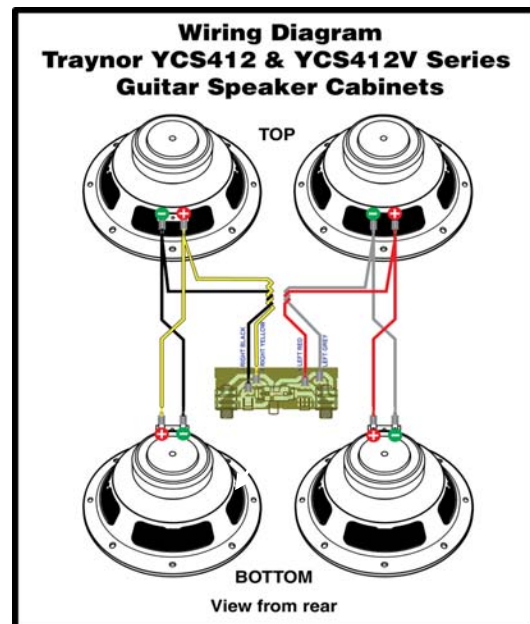

Traynor YCS412V

YCS412V • YCS412VA • YCS412VB

#	Part#	Description
Labeled Components		
1	8570	CORNER,2 LEGS NOTCED BLACK POWD
2	8268	TRAYNOR LOGO PLASTIC NICKEL PLATED
3	Z988	TRAYNOR BACK PLATE
4	8755	#6 X 5/8 PAN PH TYPE A JS500 BLACK
5	9925	TINNERMAN CLIP 1/8" STUD SIZE R
6	7084	12" 16R 60WPGM SPKR CELEST G1
7	8565	BAR HANDLE ALL METAL RECTANGULA
8	8599	2" CASTOR AND SOCKET
9	8522	RUBBER BUMPER WITH WASHER -SMAL
10	8862	#10 X 1 1/2 PAN PH TYPE A JS500
11	8908	#10 SAE FLAT WASHER .25"ID .565" OD
12	Z848	YCS412 CROSSOVER PLATE
13	3450	1/4" JCK PCB MT ALL-GOLD SKT
14	3424	DPDT SLID SW PCMT H GOLD CONTAC
15		
16		
17		
18		
19		
20		
21		
22		