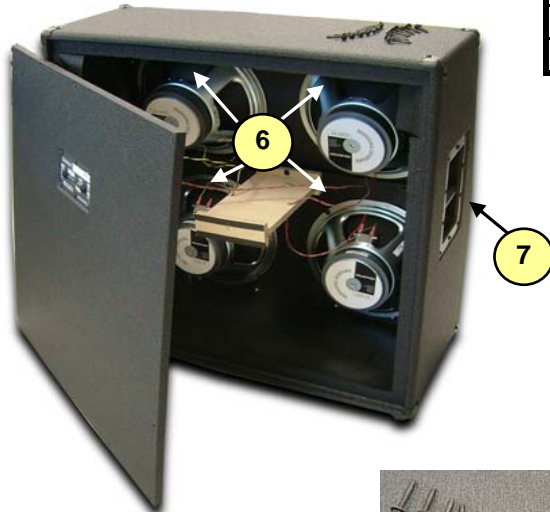

Traynor YCS412V

YCS412V • YCS412VA • YCS412VB

#	Part#	Description
Labeled Components		
1	8570	CORNER,2 LEGS NOTCED BLACK POWD
2	8268	TRAYNOR LOGO PLASTIC NICKEL PLATED
3	Z988	TRAYNOR BACK PLATE
4	8755	#6 X 5/8 PAN PH TYPE A JS500 BLACK
5	9925	TINNERMAN CLIP 1/8" STUD SIZE R
6	7084	12" 16R 60WPGM SPKR CELEST G1
7	8565	BAR HANDLE ALL METAL RECTANGULA
8	8599	2" CASTOR AND SOCKET
9	8522	RUBBER BUMPER WITH WASHER -SMAL
10	8862	#10 X 1 1/2 PAN PH TYPE A JS500
11	8908	#10 SAE FLAT WASHER .25"ID .565" OD
12	Z848	YCS412 CROSSOVER PLATE
13	3450	1/4" JCK PCB MT ALL-GOLD SKT
14	3424	DPDT SLID SW PCMT H GOLD CONTAC
15		
16		
17		
18		
19		
20		
21		
22		