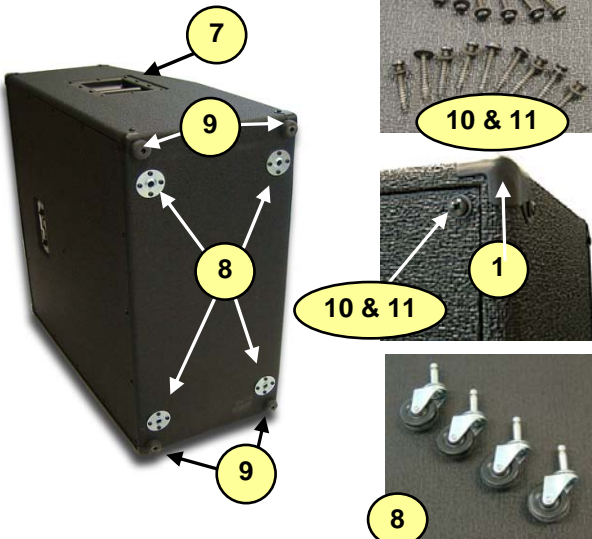

Traynor YCS412V

YCS412V • YCS412VA • YCS412VB

#	Part#	Description
Labeled Components		
1	8570	CORNER,2 LEGS NOTCED BLACK POWD
2	8268	TRAYNOR LOGO PLASTIC NICKEL PLATED
3	Z988	TRAYNOR BACK PLATE
4	8755	#6 X 5/8 PAN PH TYPE A JS500 BLACK
5	9925	TINNERMAN CLIP 1/8" STUD SIZE R
6	7084	12" 16R 60WPGM SPKR CELEST G1
7	8565	BAR HANDLE ALL METAL RECTANGULA
8	8599	2" CASTOR AND SOCKET
9	8522	RUBBER BUMPER WITH WASHER -SMAL
10	8862	#10 X 1 1/2 PAN PH TYPE A JS500
11	8908	#10 SAE FLAT WASHER .25"ID .565" OD
12	Z848	YCS412 CROSSOVER PLATE
13	3450	1/4" JCK PCB MT ALL-GOLD SKT
14	3424	DPDT SLID SW PCMT H GOLD CONTAC
15		
16		
17		
18		
19		
20		
21		
22		