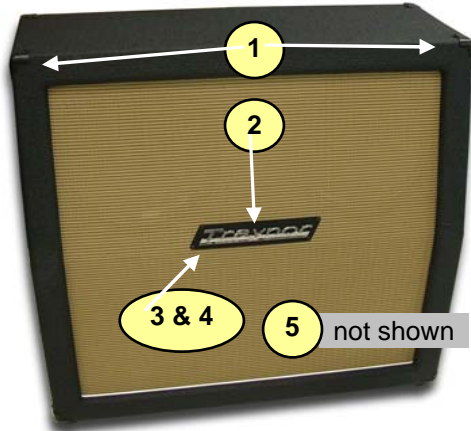

Traynor YCS412V

YCS412V • YCS412VA • YCS412VB

#	Part#	Description
Labeled Components		
1	8570	CORNER,2 LEGS NOTCED BLACK POWD
2	8268	TRAYNOR LOGO PLASTIC NICKEL PLATED
3	Z988	TRAYNOR BACK PLATE
4	8755	#6 X 5/8 PAN PH TYPE A JS500 BLACK
5	9925	TINNERMAN CLIP 1/8" STUD SIZE R
6	7084	12" 16R 60WPGM SPKR CELEST G1
7	8565	BAR HANDLE ALL METAL RECTANGULA
8	8599	2" CASTOR AND SOCKET
9	8522	RUBBER BUMPER WITH WASHER -SMAL
10	8862	#10 X 1 1/2 PAN PH TYPE A JS500
11	8908	#10 SAE FLAT WASHER .25"ID .565" OD
12	Z848	YCS412 CROSSOVER PLATE
13	3450	1/4" JCK PCB MT ALL-GOLD SKT
14	3424	DPDT SLID SW PCMT H GOLD CONTAC
15		
16		
17		
18		
19		
20		
21		
22		