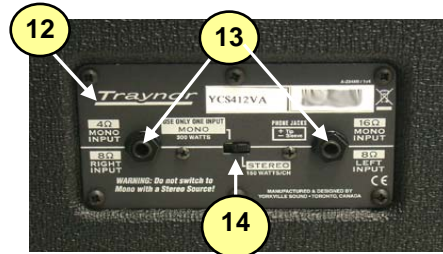

Traynor YCS412V

YCS412V • YCS412VA • YCS412VB

#	Part#	Description
Labeled Components		
1	8570	CORNER,2 LEGS NOTCED BLACK POWD
2	8268	TRAYNOR LOGO PLASTIC NICKEL PLATED
3	Z988	TRAYNOR BACK PLATE
4	8755	#6 X 5/8 PAN PH TYPE A JS500 BLACK
5	9925	TINNERMAN CLIP 1/8" STUD SIZE R
6	7084	12" 16R 60WPGM SPKR CELEST G1
7	8565	BAR HANDLE ALL METAL RECTANGULA
8	8599	2" CASTOR AND SOCKET
9	8522	RUBBER BUMPER WITH WASHER -SMAL
10	8862	#10 X 1 1/2 PAN PH TYPE A JS500
11	8908	#10 SAE FLAT WASHER .25"ID .565" OD
12	Z848	YCS412 CROSSOVER PLATE
13	3450	1/4" JCK PCB MT ALL-GOLD SKT
14	3424	DPDT SLID SW PCMT H GOLD CONTAC
15		
16		
17		
18		
19		
20		
21		
22		